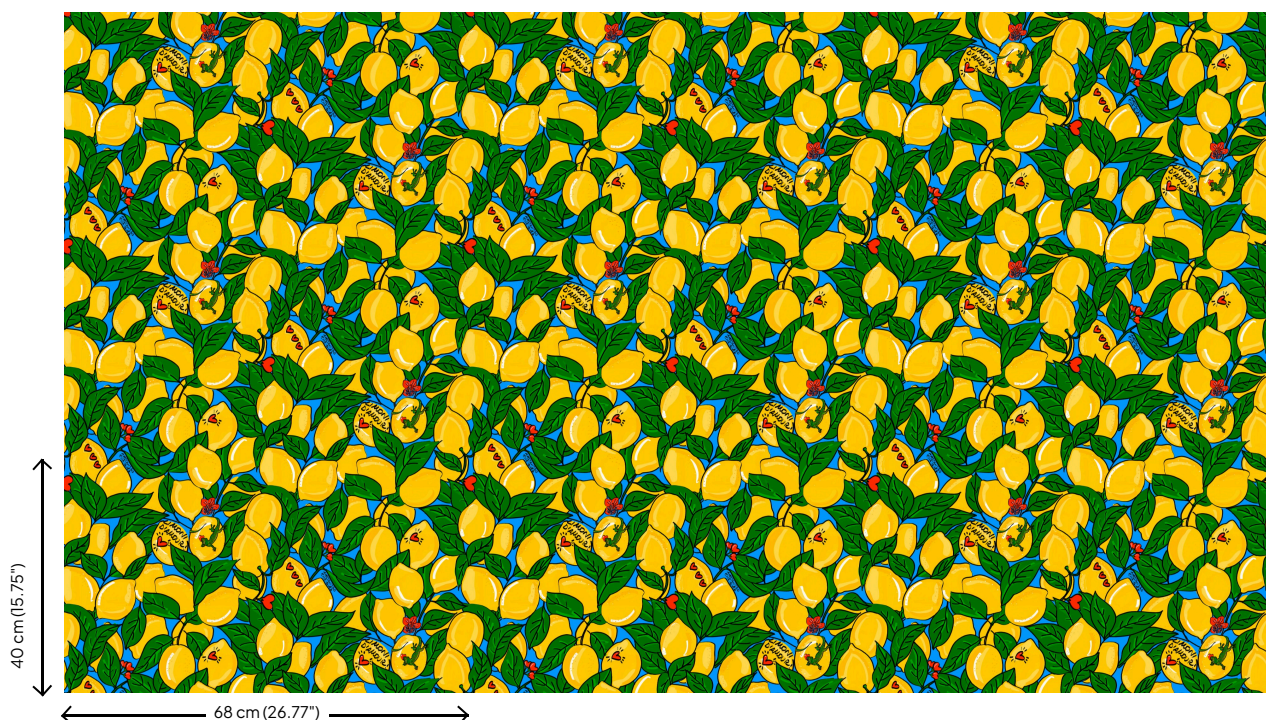

Colourways (1)

25539

View

More info? [Click here](#)

Order samples, calculate quantities, view instructional videos, download technical information and more:
www.arte-international.com