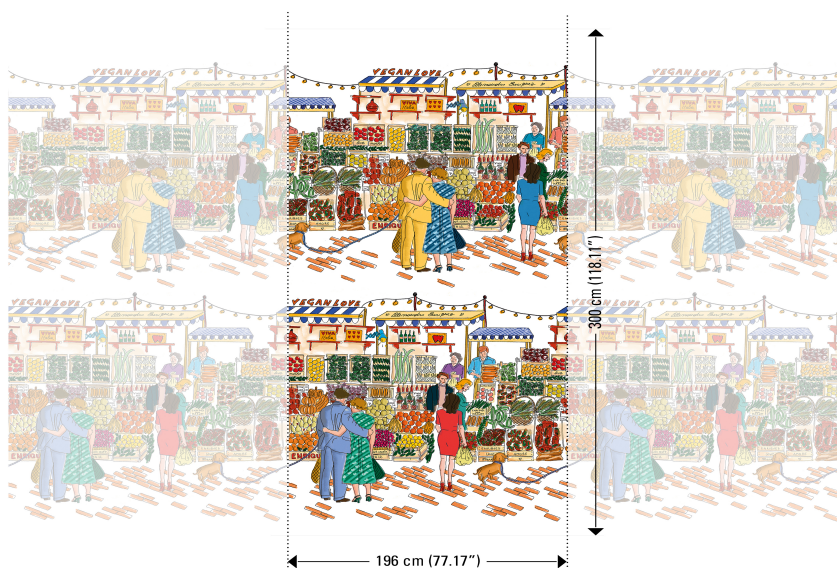

Colourways (1)

25543

View

More info? [Click here](#)

Order samples, calculate quantities, view instructional videos, download technical information and more:
www.arte-international.com