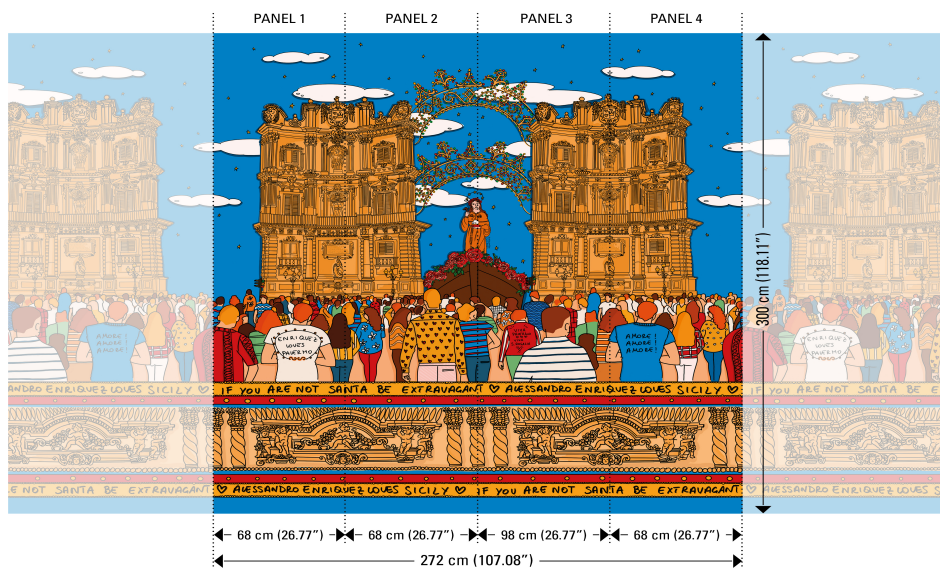

Colourways (I)

25544

View

More info? [Click here](#)

Order samples, calculate quantities, view instructional videos, download technical information and more:
www.arte-international.com