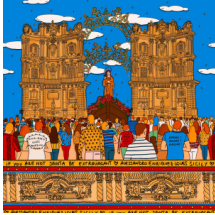

Colourways (I)

25544