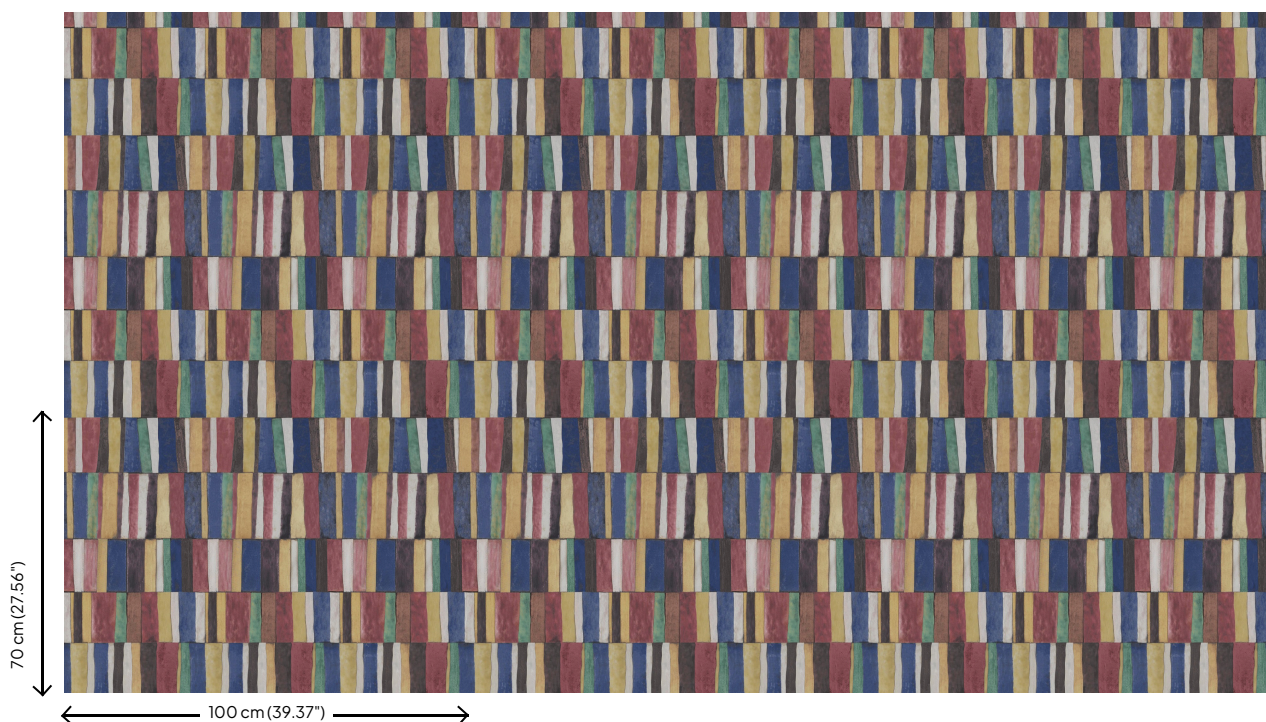

Technical specifications

Reference	<u>25610</u>
Composition	Wallpaper on non-woven backing
Dimensions	Rolls of 10.05 m x 1.00 m (11 yds x 39.37")
Pattern repeat	Straight match 70 cm (27.56")
Adhesive	Arte Clearpro or a good quality dispersion adhesive
How to paste	Paste the wall
Light resistance	Good lightfastness
How to remove	Strippable

Colourways (5)

25610

25611

25612

25613

25614

View

More info? [Click here](#)