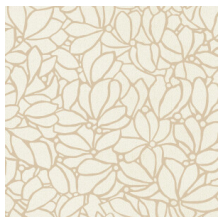

Colourways (4)

25620