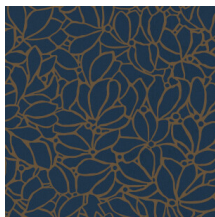

Technical specifications

Reference	<u>25620</u>
Composition	Wallpaper on non-woven backing
Dimensions	Rolls of 10.05 m x 1.00 m (11 yds x 39.37")
Pattern repeat	Straight match 53 cm (20.87")
Adhesive	Arte Clearpro or a good quality dispersion adhesive
How to paste	Paste the wall
Light resistance	Good lightfastness
How to remove	Strippable

Colourways (4)

25620

25621

25622

25623

View

More info? [Click here](#)

Order samples, calculate quantities, view instructional videos, download technical information and more:
www.arte-international.com