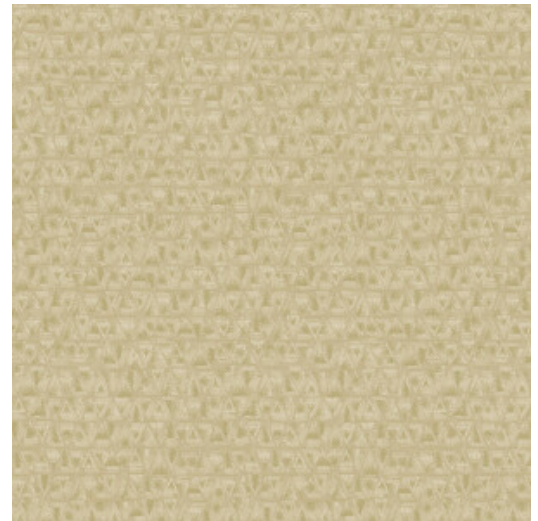

Geometrico Phoenix

Collection Academy

Story behind the collection

The Academy wallpaper collection is undoubtedly an homage to the Austrian painter and artist Gustav Klimt. Any casual art lover will immediately recognize elements from his most famous works, including *The Kiss* and the *Stoclet Frieze*.

Technical specifications

Reference	<u>25640</u>
Composition	Wallpaper on non-woven backing
Dimensions	Rolls of 10.05 m x 1.04 m (11 yds x 40.94")
Pattern repeat	Straight match 64 cm (25.20")
Adhesive	Arte Clearpro or a good quality dispersion adhesive
How to paste	Paste the wall
Light resistance	Good lightfastness
How to remove	Strippable