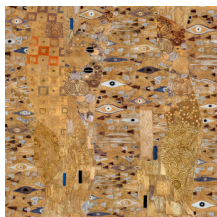

Colourways (4)

25680