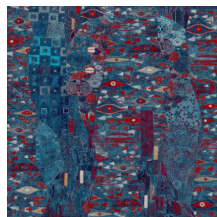

## Story behind the collection

The Academy wallpaper collection is undoubtedly an homage to the Austrian painter and artist Gustav Klimt. Any casual art lover will immediately recognize elements from his most famous works, including *The Kiss* and the *Stoclet Frieze*.

## Technical specifications

Reference	<u>25680</u>
Composition	Wallpaper on non-woven backing
Dimensions	Panoramic of 196 cm x 300 cm = 5.88 m <sup>2</sup> (77.17" x 118.11" = 63.29 sq. ft.)
Remark	25680 and 25681: Metallic. The pattern is repeatable, allowing several panoramics to be joined together.
Adhesive	Arte Clearpro or a good quality dispersion adhesive
How to paste	Paste the wall
Light resistance	Good lightfastness
How to remove	Strippable

## Colourways (4)

25680

25681

25682

25683