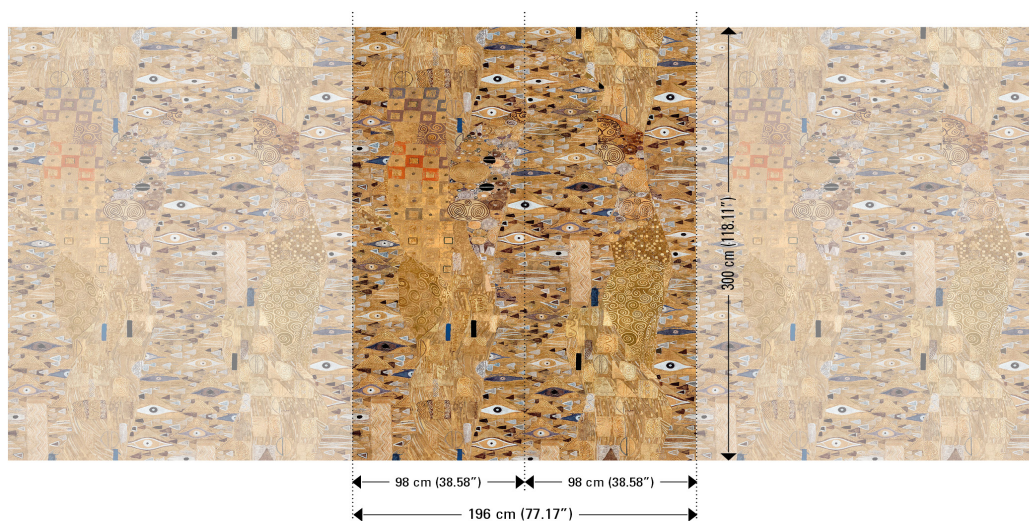

Colourways (4)

25680

25681

25682

25683

View

More info? [Click here](#)

Order samples, calculate quantities, view instructional videos, download technical information and more:
www.arte-international.com