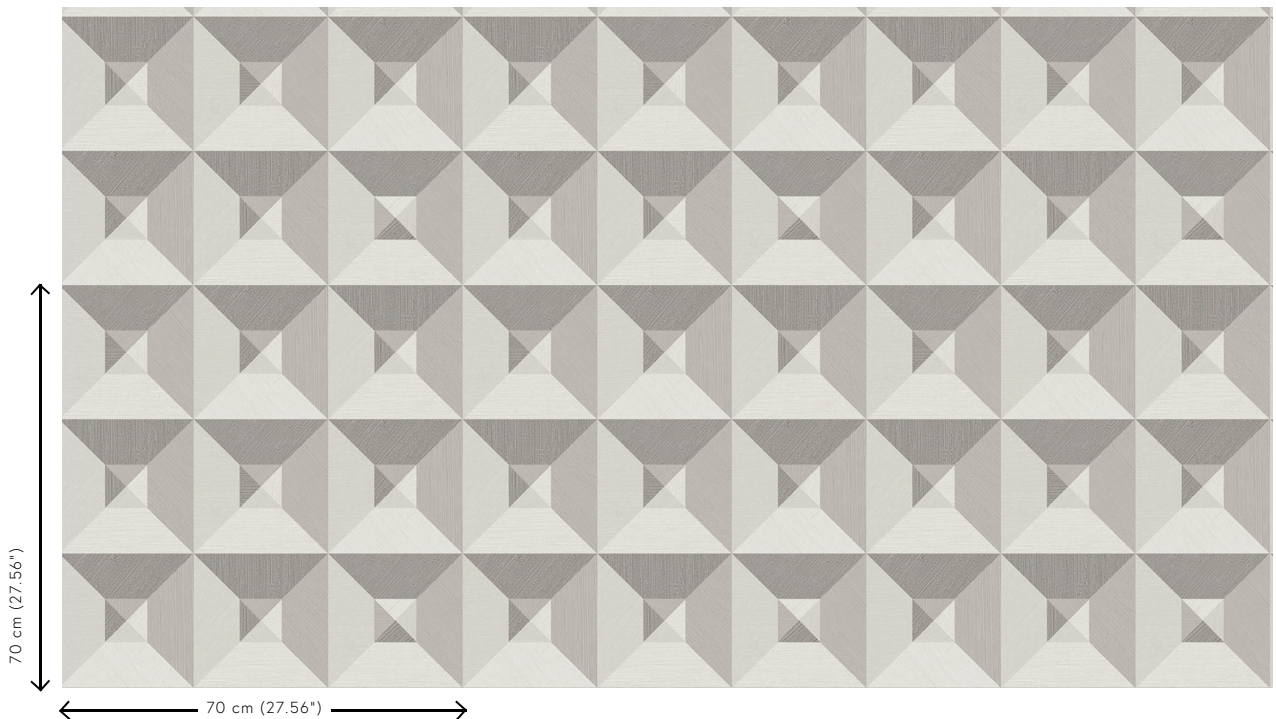

Colourways (4)

26500

26501

26502

26503

View

More info? [Click here](#)

Order samples, calculate quantities, view instructional videos, download technical information and more:
www.arte-international.com

ARTE®

wallcoverings for the ultimate in refinement