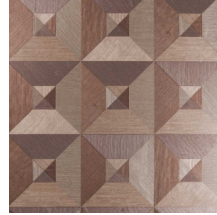

## Technical specifications

Reference	<u>26500</u>
Product category	Refined
Composition	Vinyl wallpaper on paper backing
Description	Vinyl wallpaper with a deep and natural-looking relief in sleek geometric shapes that create a 3D effect
Dimensions	Rolls of 10.05 m x 0.70 m = 7 m <sup>2</sup> (11 yds x 27.56" = 75 sq. ft.)
Pattern repeat	Straight match 70 cm (27.56")
Adhesive	Arte Clearpro or a good quality dispersion adhesive
How to paste	Method 1: paste the wall and moisten the wallcovering. Method 2: paste the wallcovering.
Light resistance	Good lightfastness
How to remove	Peelable
Fire retardant EU	B-s2, d0
Fire retardant US	Class A
Maintenance	Extra-washable

## Colourways (4)

26500

26501

26502

26503