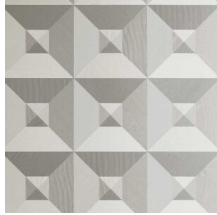

Colourways (4)

26500