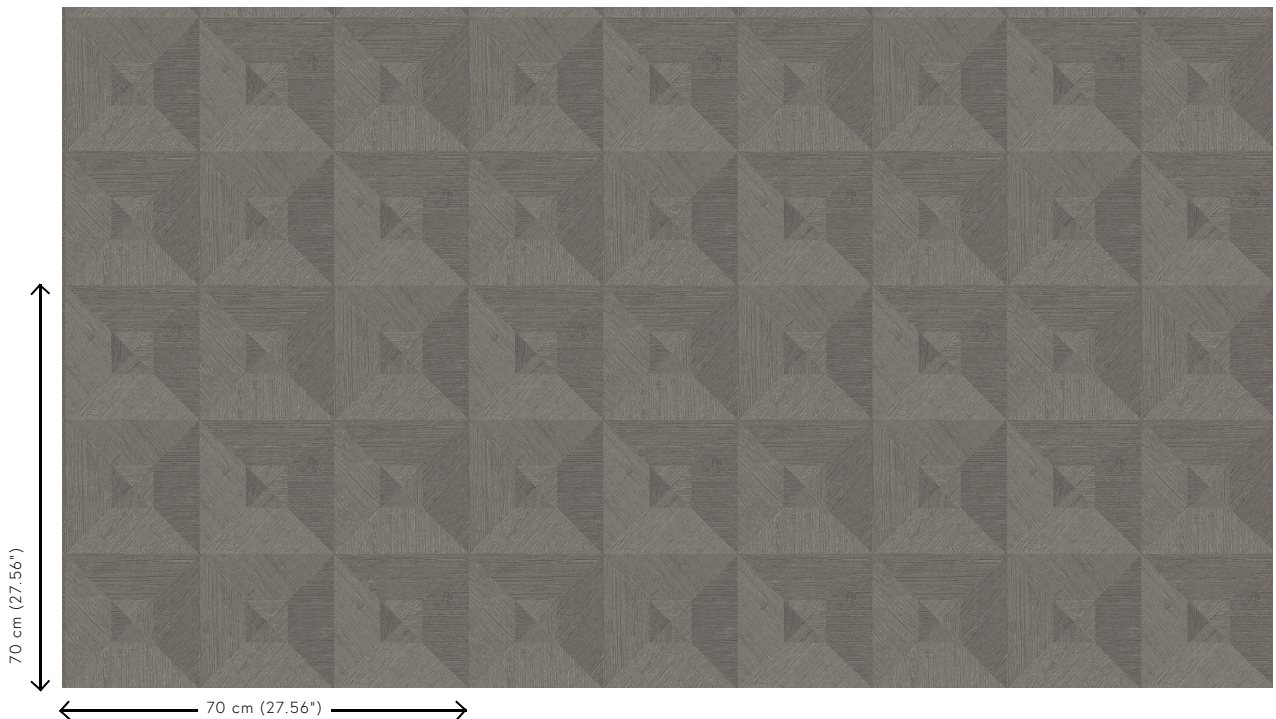

Colourways (7)

26510

26511

26512

26513

26514

26515

26516

View

More info? [Click here](#)

Order samples, calculate quantities, view instructional videos, download technical information and more:
www.arte-international.com

ARTE®

wallcoverings for the ultimate in refinement