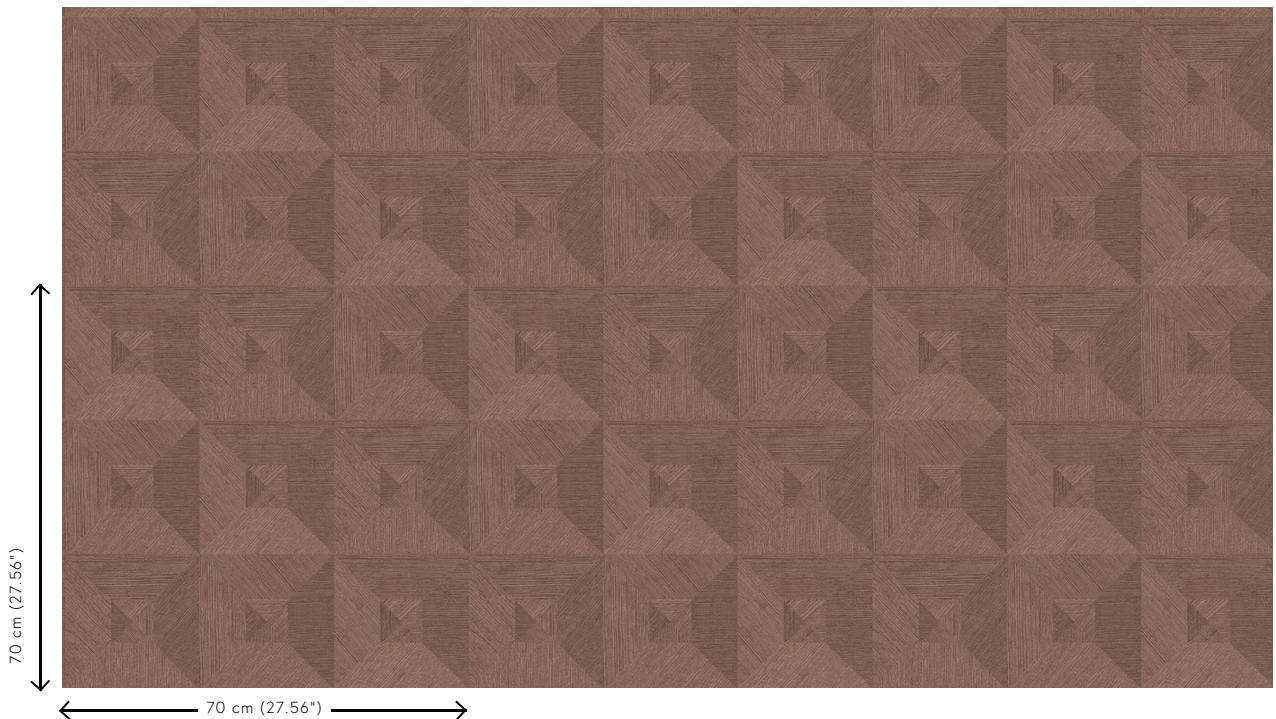

Colourways (7)

26510

26511

26512

26513

26514

26515

26516

View

More info? [Click here](#)

Order samples, calculate quantities, view instructional videos, download technical information and more:
www.arte-international.com

ARTE®

wallcoverings for the ultimate in refinement