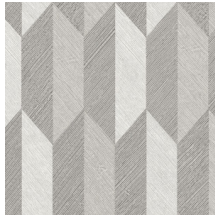

## Technical specifications

Reference	<u>26520</u>
Product category	Refined
Composition	Vinyl wallpaper on paper backing
Description	Vinyl wallpaper with a deep and natural-looking relief in sleek geometric shapes that create a 3D effect
Dimensions	Rolls of 10.05 m x 0.70 m = 7 m <sup>2</sup> (11 yds x 27.56" = 75 sq. ft.)
Pattern repeat	Straight match 30 cm (11.81")
Adhesive	Arte Clearpro or a good quality dispersion adhesive
How to paste	Method 1: paste the wall and moisten the wallcovering. Method 2: paste the wallcovering.
Light resistance	Good lightfastness
How to remove	Peelable
Fire retardant EU	B-s2, d0
Fire retardant US	Class A
Maintenance	Extra-washable

## Colourways (7)

26520

26521

26522

26523

26524

26525

26526