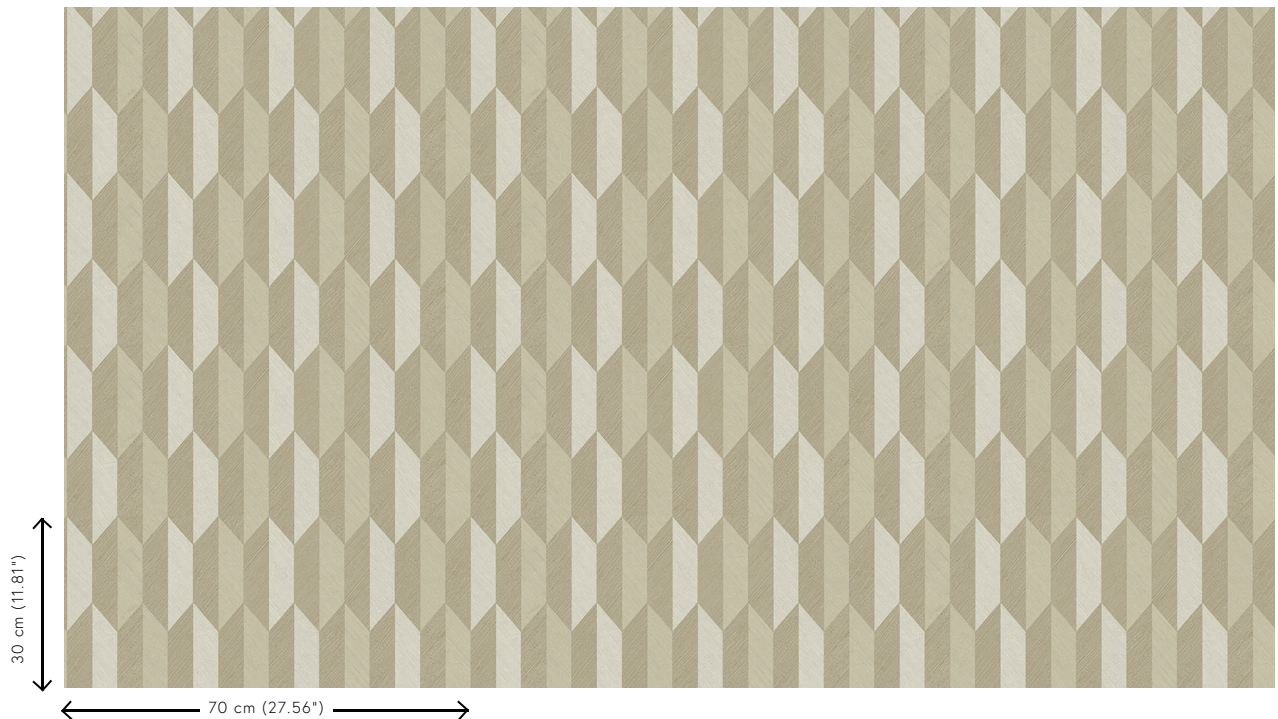

Colourways (7)

26520

26521

26522

26523

26524

26525

26526

View

More info? [Click here](#)

Order samples, calculate quantities, view instructional videos, download technical information and more:
www.arte-international.com

ARTE®

wallcoverings for the ultimate in refinement