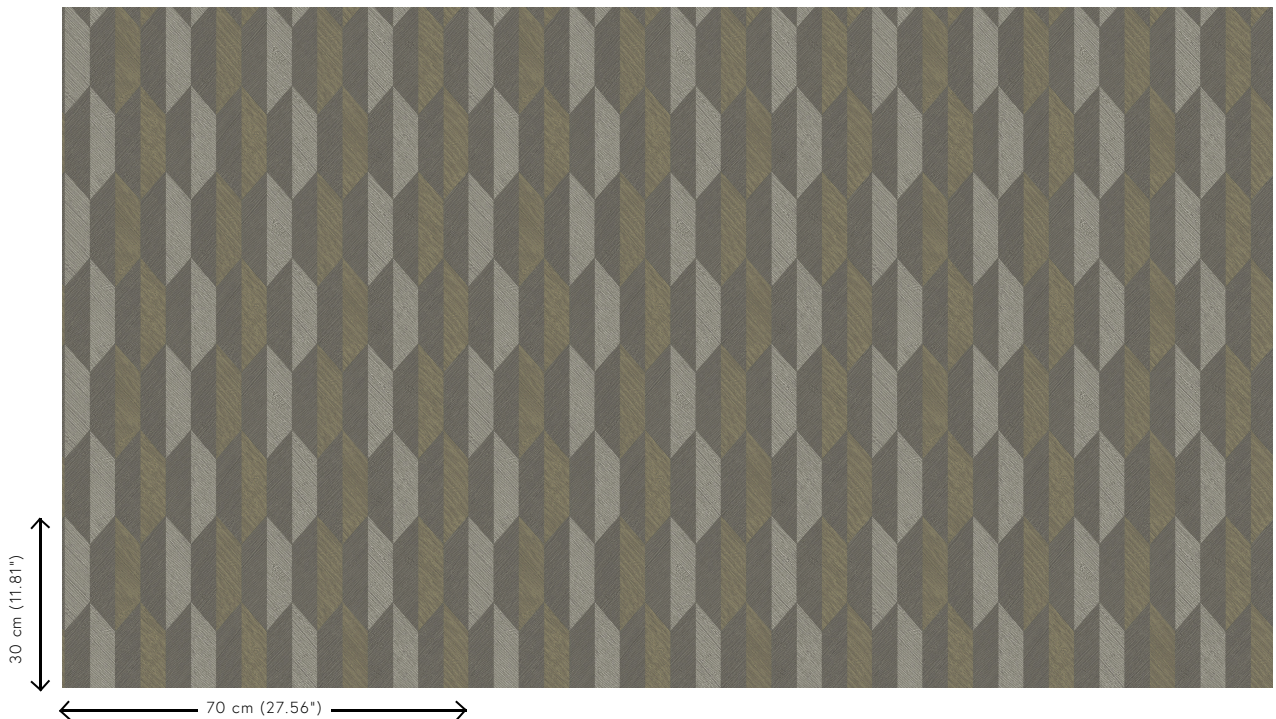

Colourways (7)

View

More info? [Click here](#)

Order samples, calculate quantities, view instructional videos, download technical information and more:
www.arte-international.com

ARTE®

wallcoverings for the ultimate in refinement