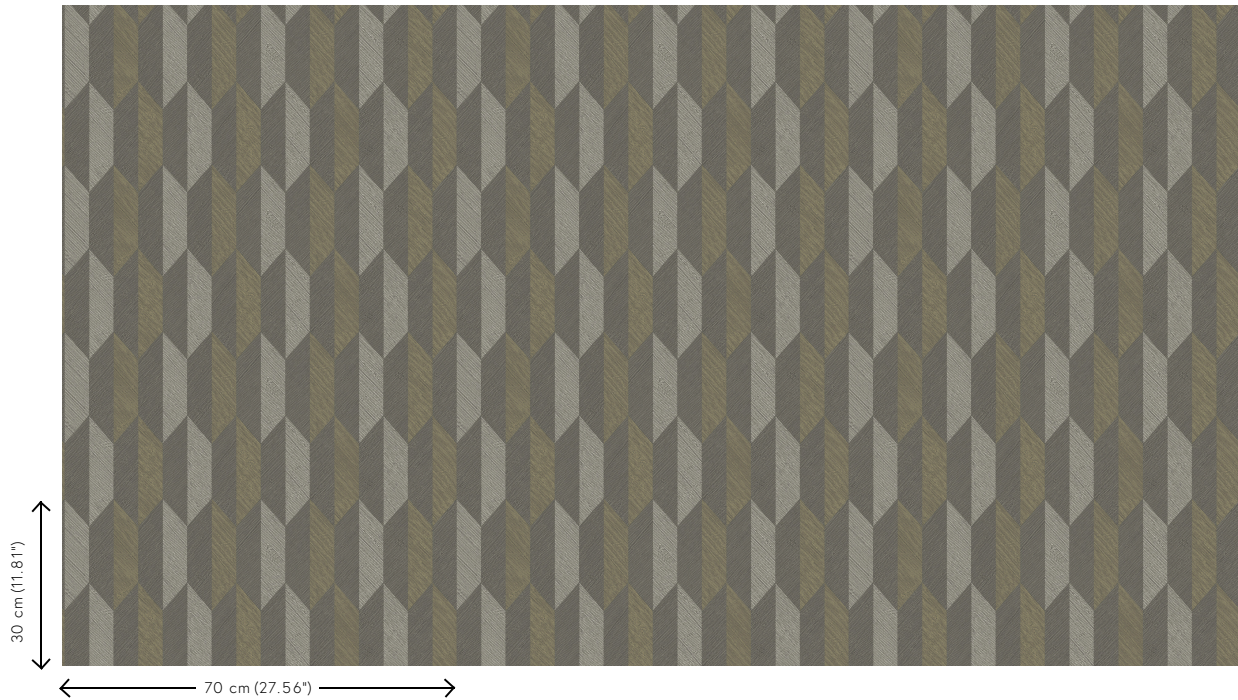

Colourways (7)

View

More info? [Click here](#)

Order samples, calculate quantities, view instructional videos, download technical information and more:
www.arte-international.com

ARTE®

wallcoverings for the ultimate in refinement