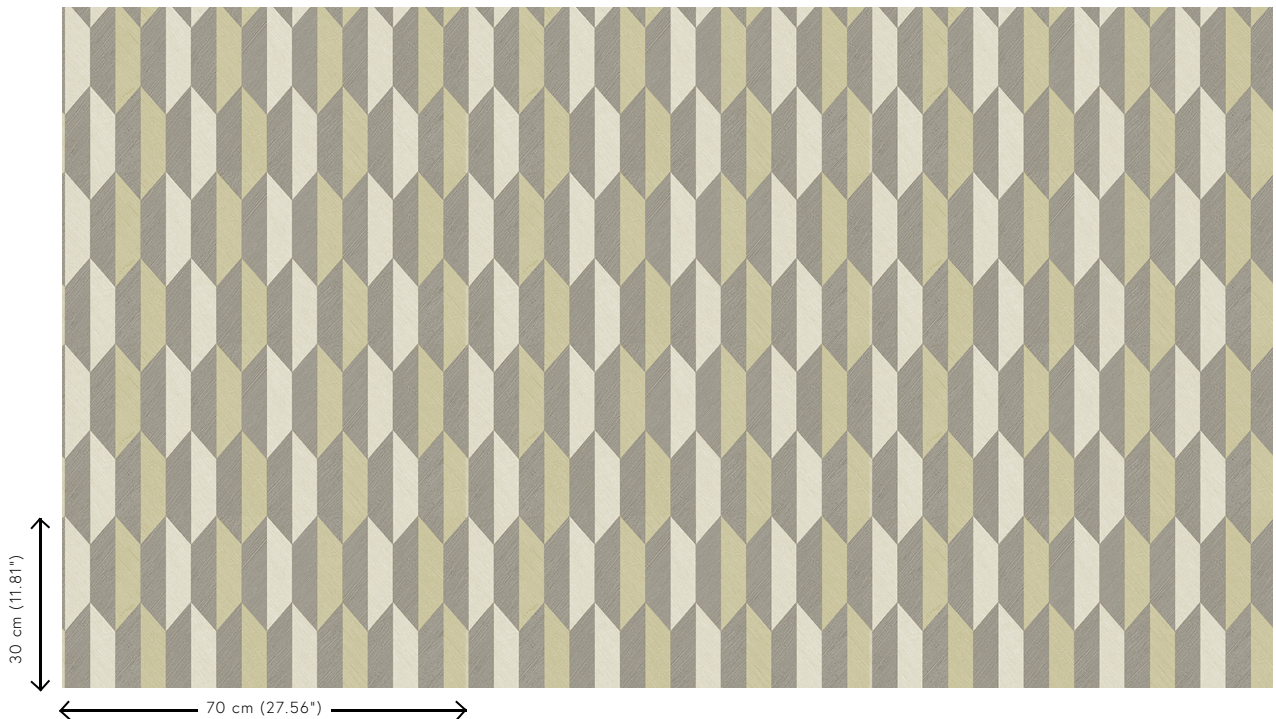

Colourways (7)

26520

26521

26522

26523

26524

26525

26526

View

More info? [Click here](#)

Order samples, calculate quantities, view instructional videos, download technical information and more:
www.arte-international.com

ARTE®

wallcoverings for the ultimate in refinement