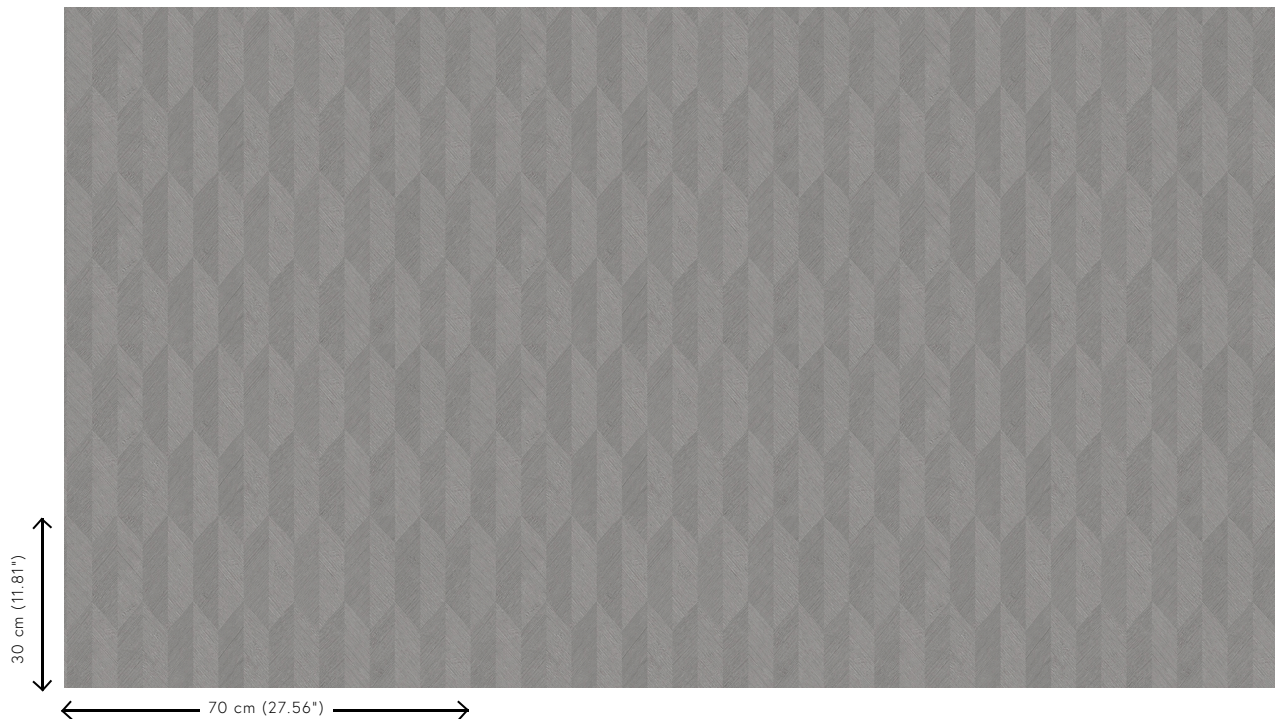

Colourways (7)

26530

26531

26532

26533

26534

26535

26536

View

More info? [Click here](#)

Order samples, calculate quantities, view instructional videos, download technical information and more:
www.arte-international.com

ARTE®

wallcoverings for the ultimate in refinement