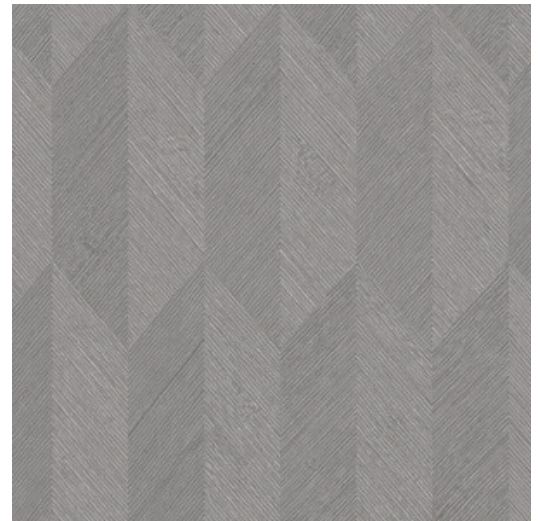

SYMBOL

Collection Focus

Story behind the collection

The consistent theme of this collection is relief print, which gives all the patterns a spectacular look. The areas with relief lines have been printed in several directions. In combination with how the light strikes the paper, this results in a spectacular and dynamically impressive whole. All patterns have a non-woven backing with a slightly shining vinyl top layer, a combination that shows off the relief effect to maximum advantage.

Technical specifications

Reference	<u>26532</u>
Product category	Refined
Composition	Vinyl wallpaper on paper backing
Description	Vinyl wallpaper with a deep and natural-looking relief in sleek geometric shapes that create a 3D effect
Dimensions	Rolls of 10.05 m x 0.70 m = 7 m ² (11 yds x 27.56" = 75 sq. ft.)
Pattern repeat	Straight match 30 cm (11.81")
Adhesive	Arte Clearpro or a good quality dispersion adhesive
How to paste	Method 1: paste the wall and moisten the wallcovering. Method 2: paste the wallcovering.
Light resistance	Good lightfastness
How to remove	Peelable
Fire retardant EU	B-s2, d0
Fire retardant US	Class A
Maintenance	Extra-washable

Colourways (7)

26530

26531

26532

26533

26534

26535

26536