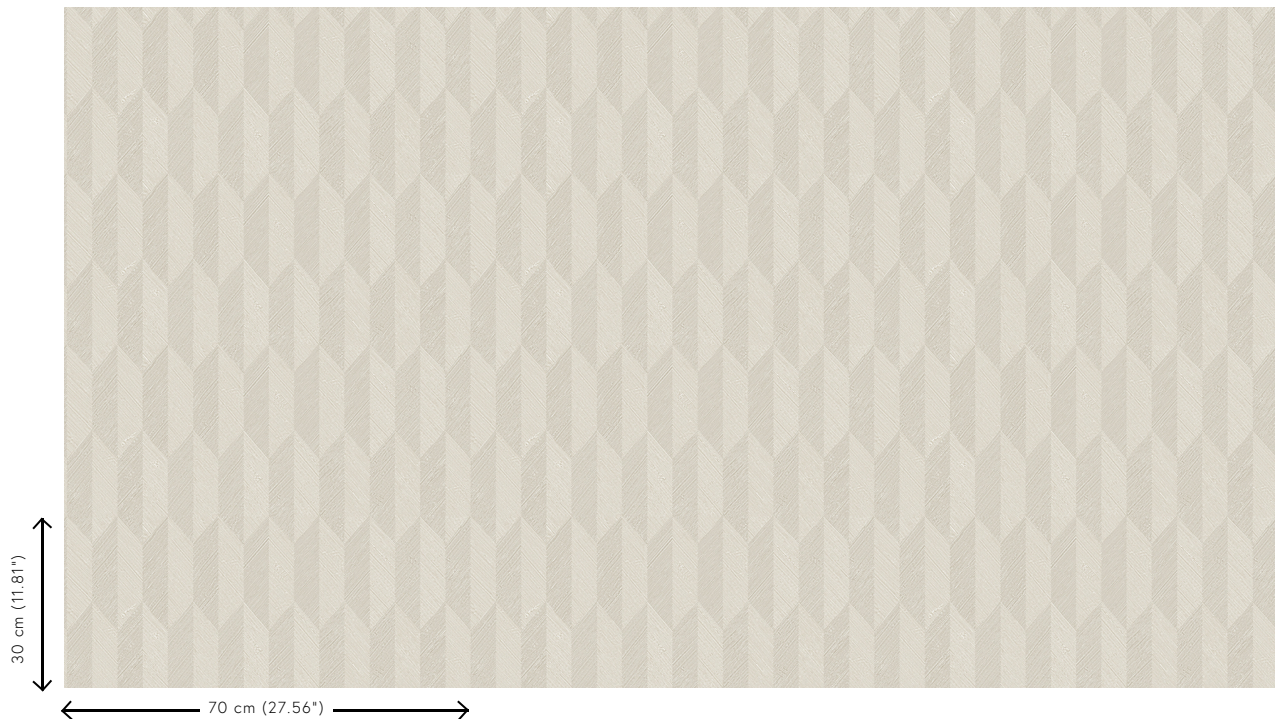

Colourways (7)

26530

26531

26532

26533

26534

26535

26536

View

More info? [Click here](#)

Order samples, calculate quantities, view instructional videos, download technical information and more:
www.arte-international.com

ARTE®

wallcoverings for the ultimate in refinement