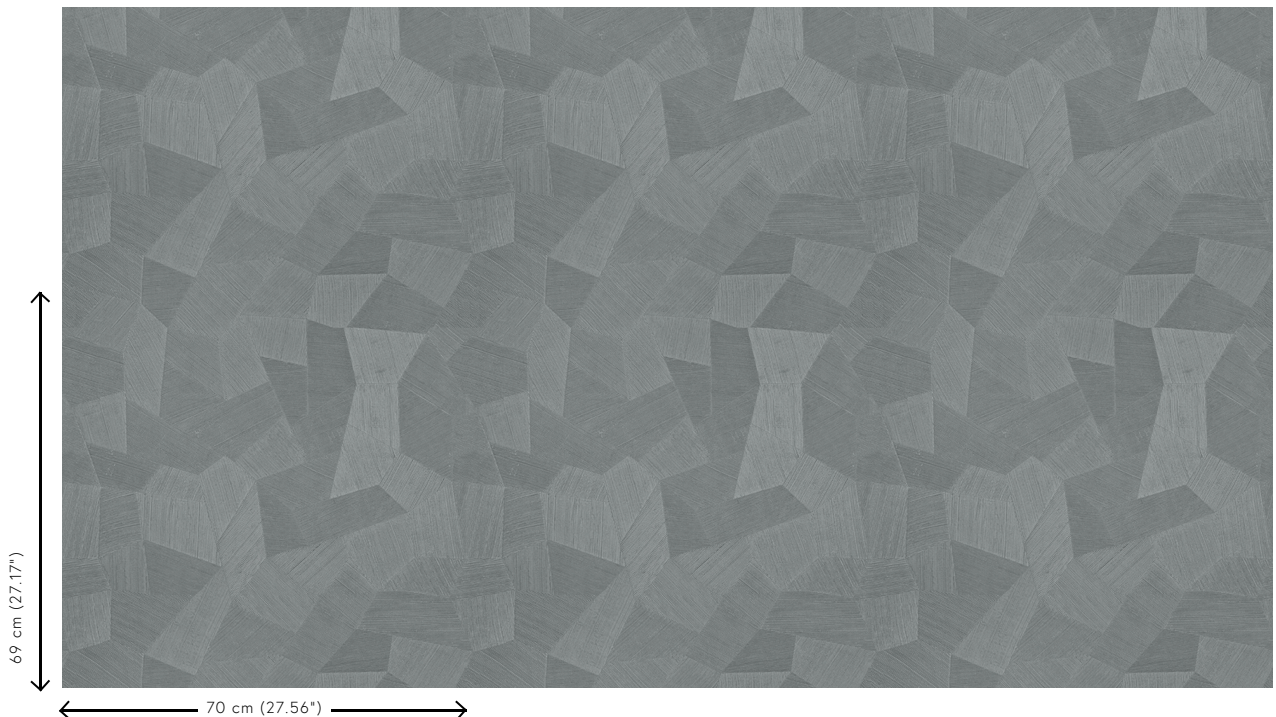

Colourways (9)

26540

26541

26542

26543

26544

75301

75302

75306

75310

View

More info? [Click here](#)

Order samples, calculate quantities, view instructional videos, download technical information and more:
www.arte-international.com

ARTE®

wallcoverings for the ultimate in refinement