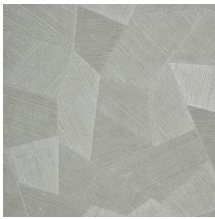

Colourways (9)

26540

26541

26542

26543

26544

75301

75302

75306

75310

View

More info? [Click here](#)

Order samples, calculate quantities, view instructional videos, download technical information and more:
www.arte-international.com

ARTE®

wallcoverings for the ultimate in refinement