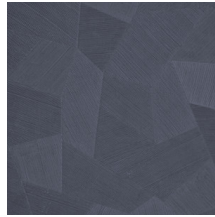

FACET

Collection Focus

Story behind the collection

The consistent theme of this collection is relief print, which gives all the patterns a spectacular look. The areas with relief lines have been printed in several directions. In combination with how the light strikes the paper, this results in a spectacular and dynamically impressive whole. All patterns have a non-woven backing with a slightly shining vinyl top layer, a combination that shows off the relief effect to maximum advantage.

Technical specifications

Reference	<u>26540</u>
Product category	Refined
Composition	Vinyl wallpaper on paper backing
Description	Vinyl wallpaper with a deep and natural-looking relief in sleek geometric shapes that create a 3D effect
Dimensions	Rolls of 10.05 m x 0.70 m = 7 m ² (11 yds x 27.56" = 75 sq. ft.)
Pattern repeat	Straight match 69 cm (27.17")
Adhesive	Arte Clearpro or a good quality dispersion adhesive
How to paste	Method 1: paste the wall and moisten the wallcovering. Method 2: paste the wallcovering.
Light resistance	Good lightfastness
How to remove	Peelable
Fire retardant EU	B-s2, d0
Fire retardant US	Class A
Maintenance	Extra-washable

Colourways (9)

26540

26541

26542

26543

26544

75301

75302