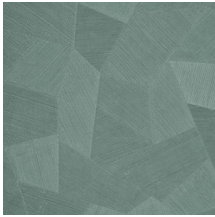

FACET

Collection Focus

Story behind the collection

The consistent theme of this collection is relief print, which gives all the patterns a spectacular look. The areas with relief lines have been printed in several directions. In combination with how the light strikes the paper, this results in a spectacular and dynamically impressive whole. All patterns have a non-woven backing with a slightly shining vinyl top layer, a combination that shows off the relief effect to maximum advantage.

Technical specifications

Reference	<u>26540</u>
Product category	Refined
Composition	Vinyl wallpaper on paper backing
Description	Vinyl wallpaper with a deep and natural-looking relief in sleek geometric shapes that create a 3D effect
Dimensions	Rolls of 10.05 m x 0.70 m = 7 m ² (11 yds x 27.56" = 75 sq. ft.)
Pattern repeat	Straight match 69 cm (27.17")
Adhesive	Arte Clearpro or a good quality dispersion adhesive
How to paste	Method 1: paste the wall and moisten the wallcovering. Method 2: paste the wallcovering.
Light resistance	Good lightfastness
How to remove	Peelable
Fire retardant EU	B-s2, d0
Fire retardant US	Class A
Maintenance	Extra-washable

Colourways (9)

26540

26541

26542

26543

26544

75301

75302