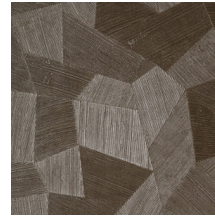

FACET

Collection Focus

Story behind the collection

The consistent theme of this collection is relief print, which gives all the patterns a spectacular look. The areas with relief lines have been printed in several directions. In combination with how the light strikes the paper, this results in a spectacular and dynamically impressive whole. All patterns have a non-woven backing with a slightly shining vinyl top layer, a combination that shows off the relief effect to maximum advantage.

Technical specifications

Reference	<u>26540</u>
Product category	Refined
Composition	Vinyl wallpaper on paper backing
Description	Vinyl wallpaper with a deep and natural-looking relief in sleek geometric shapes that create a 3D effect
Dimensions	Rolls of 10.05 m x 0.70 m = 7 m ² (11 yds x 27.56" = 75 sq. ft.)
Pattern repeat	Straight match 69 cm (27.17")
Adhesive	Arte Clearpro or a good quality dispersion adhesive
How to paste	Method 1: paste the wall and moisten the wallcovering. Method 2: paste the wallcovering.
Light resistance	Good lightfastness
How to remove	Peelable
Fire retardant EU	B-s2, d0
Fire retardant US	Class A
Maintenance	Extra-washable

Colourways (9)

26540

26541

26542

26543

26544

75301

75302