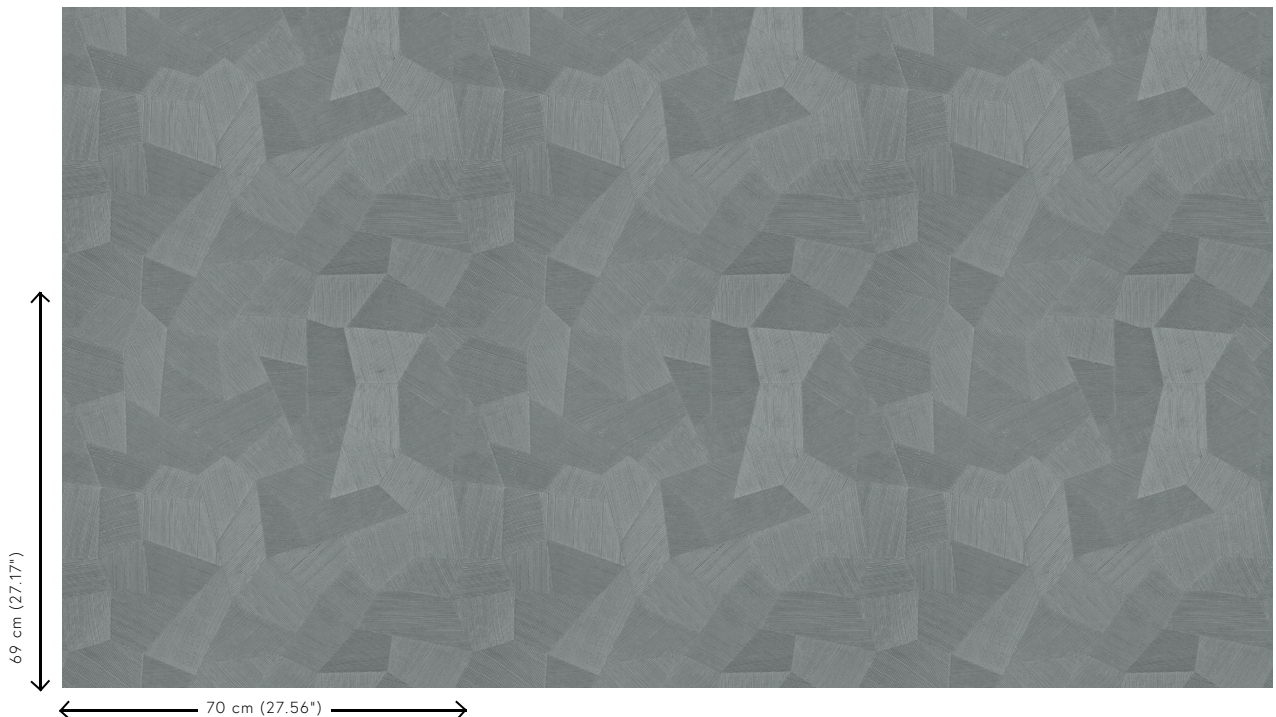

Colourways (16)

View

More info? [Click here](#)

Order samples, calculate quantities, view instructional videos, download technical information and more:
www.arte-international.com

ARTE®

wallcoverings for the ultimate in refinement