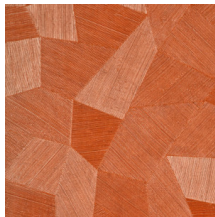

Technical specifications

Reference	<u>26541A</u> • Steel Blue
Product category	Refined
Composition	Vinyl wallpaper on paper backing
Description	A deep and natural-looking relief in sleek geometric shapes that create a 3D effect
Dimensions	Rolls of 10.05 m x 0.70 m = 7 m ² (11 yds x 27.56" = 75 sq. ft.)
Pattern repeat	Straight match 69 cm (27.17")
Adhesive	Arte Clearpro or a good quality dispersion adhesive
How to paste	Method 1: paste the wall and moisten the wallcovering. Method 2: paste the wallcovering.
Light resistance	Good lightfastness
How to remove	Peelable
Fire retardant EU	B-s2, d0
Fire retardant US	Class A
Maintenance	Extra-washable

75302A

75303A

75304A

75305A

75306A

75307A

75308A

75309A