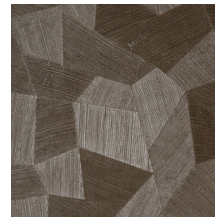

Technical specifications

Reference	<u>26541A</u> • Steel Blue
Product category	Refined
Composition	Vinyl wallpaper on paper backing
Description	A deep and natural-looking relief in sleek geometric shapes that create a 3D effect
Dimensions	Rolls of 10.05 m x 0.70 m = 7 m ² (11 yds x 27.56" = 75 sq. ft.)
Pattern repeat	Straight match 69 cm (27.17")
Adhesive	Arte Clearpro or a good quality dispersion adhesive
How to paste	Method 1: paste the wall and moisten the wallcovering. Method 2: paste the wallcovering.
Light resistance	Good lightfastness
How to remove	Peelable
Fire retardant EU	B-s2, d0
Fire retardant US	Class A
Maintenance	Extra-washable

Colourways (16)

26540A

26541A

26542A

26543A

26544A

75300A

75301A

75302A

75303A

75304A

75305A

75306A

75307A

75308A

75309A