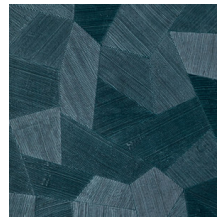

Colourways (16)

75305A

View

More info? [Click here](#)

Order samples, calculate quantities, view instructional videos, download technical information and more:
www.arte-international.com

ARTE®

wallcoverings for the ultimate in refinement