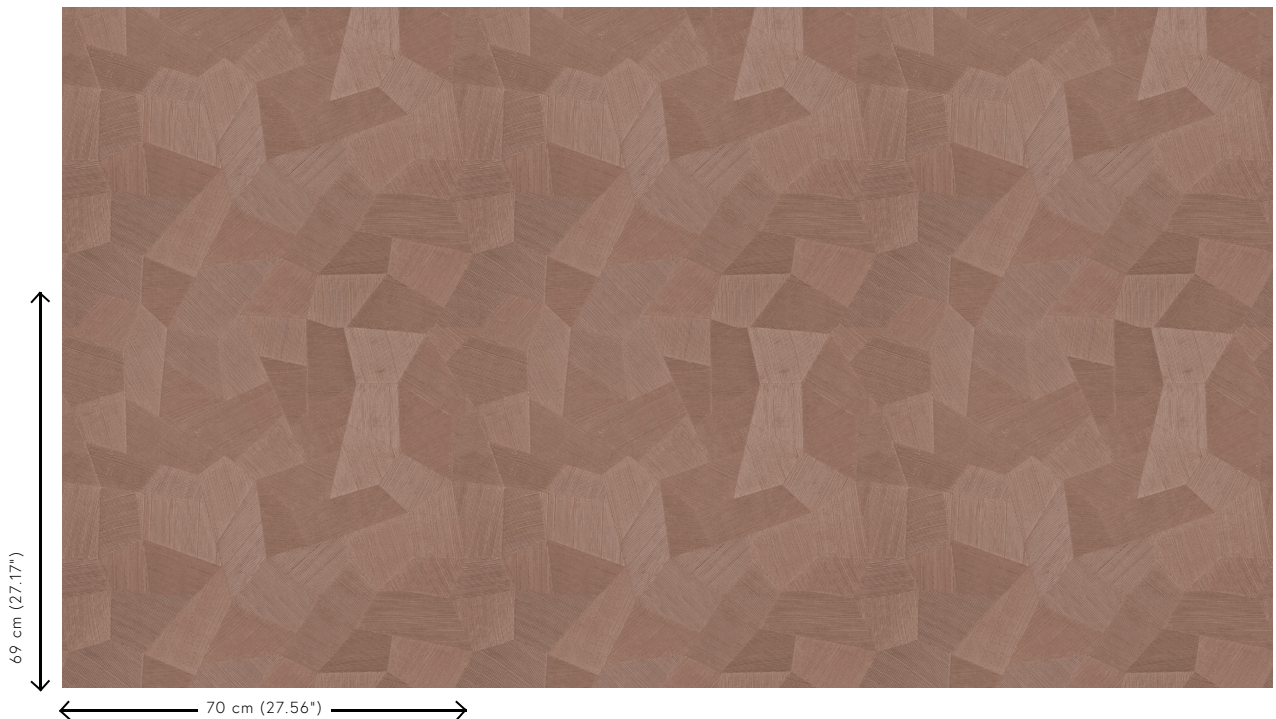

Colourways (16)

View

More info? [Click here](#)

Order samples, calculate quantities, view instructional videos, download technical information and more:
www.arte-international.com

ARTE®

wallcoverings for the ultimate in refinement