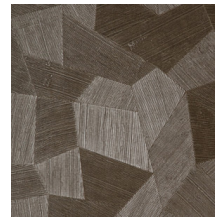

Technical specifications

Reference	<u>26542A</u> • Vintage Blush
Product category	Refined
Composition	Vinyl wallpaper on paper backing
Description	A deep and natural-looking relief in sleek geometric shapes that create a 3D effect
Dimensions	Rolls of 10.05 m x 0.70 m = 7 m ² (11 yds x 27.56" = 75 sq. ft.)
Pattern repeat	Straight match 69 cm (27.17")
Adhesive	Arte Clearpro or a good quality dispersion adhesive
How to paste	Method 1: paste the wall and moisten the wallcovering. Method 2: paste the wallcovering.
Light resistance	Good lightfastness
How to remove	Peelable
Fire retardant EU	B-s2, d0
Fire retardant US	Class A
Maintenance	Extra-washable

Colourways (16)

26540A

26541A

26542A

26543A

26544A

75300A

75301A

75302A

75303A

75304A

75305A

75306A

75307A

75308A

75309A