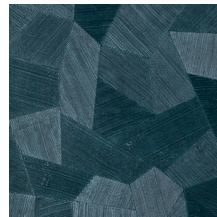

Colourways (16)

75305A

View

More info? [Click here](#)

Order samples, calculate quantities, view instructional videos, download technical information and more:
www.arte-international.com

ARTE®

wallcoverings for the ultimate in refinement