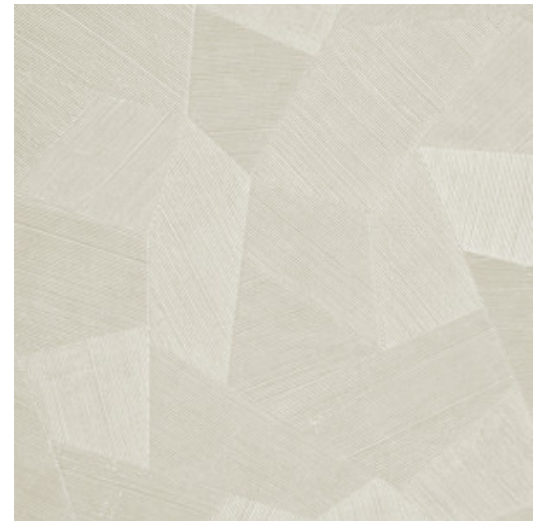

## Story behind the collection

The consistent theme of this collection is relief print, which gives all the patterns a spectacular look. The areas with relief lines have been printed in several directions. In combination with how the light strikes the paper, this results in a spectacular and dynamically impressive whole. All patterns have a non-woven backing with a slightly shining vinyl top layer, a combination that shows off the relief effect to maximum advantage.

## Technical specifications

Reference	<u>26543</u>
Product category	Refined
Composition	Vinyl wallpaper on paper backing
Description	Vinyl wallpaper with a deep and natural-looking relief in sleek geometric shapes that create a 3D effect
Dimensions	Rolls of 10.05 m x 0.70 m = 7 m <sup>2</sup> (11 yds x 27.56" = 75 sq. ft.)
Pattern repeat	Straight match 69 cm (27.17")
Adhesive	Arte Clearpro or a good quality dispersion adhesive
How to paste	Method 1: paste the wall and moisten the wallcovering. Method 2: paste the wallcovering.
Light resistance	Good lightfastness
How to remove	Peelable
Fire retardant EU	B-s2, d0
Fire retardant US	Class A
Maintenance	Extra-washable