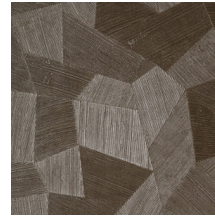

## Technical specifications

Reference	<u>26543</u>
Product category	Refined
Composition	Vinyl wallpaper on paper backing
Description	Vinyl wallpaper with a deep and natural-looking relief in sleek geometric shapes that create a 3D effect
Dimensions	Rolls of 10.05 m x 0.70 m = 7 m <sup>2</sup> (11 yds x 27.56" = 75 sq. ft.)
Pattern repeat	Straight match 69 cm (27.17")
Adhesive	Arte Clearpro or a good quality dispersion adhesive
How to paste	Method 1: paste the wall and moisten the wallcovering. Method 2: paste the wallcovering.
Light resistance	Good lightfastness
How to remove	Peelable
Fire retardant EU	B-s2, d0
Fire retardant US	Class A
Maintenance	Extra-washable

## Colourways (9)

26540

26541

26542

26543

26544

75301

75302