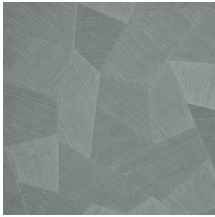

Colourways (9)

26540