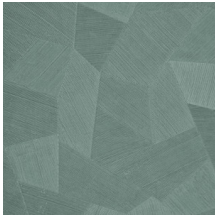

FACET

Collection Focus

Story behind the collection

The consistent theme of this collection is relief print, which gives all the patterns a spectacular look. The areas with relief lines have been printed in several directions. In combination with how the light strikes the paper, this results in a spectacular and dynamically impressive whole. All patterns have a non-woven backing with a slightly shining vinyl top layer, a combination that shows off the relief effect to maximum advantage.

Technical specifications

| | |
|-------------------|--|
| Reference | <u>26543</u> |
| Product category | Refined |
| Composition | Vinyl wallpaper on paper backing |
| Description | Vinyl wallpaper with a deep and natural-looking relief in sleek geometric shapes that create a 3D effect |
| Dimensions | Rolls of 10.05 m x 0.70 m = 7 m ² (11 yds x 27.56" = 75 sq. ft.) |
| Pattern repeat | Straight match 69 cm (27.17") |
| Adhesive | Arte Clearpro or a good quality dispersion adhesive |
| How to paste | Method 1: paste the wall and moisten the wallcovering. Method 2: paste the wallcovering. |
| Light resistance | Good lightfastness |
| How to remove | Peelable |
| Fire retardant EU | B-s2, d0 |
| Fire retardant US | Class A |
| Maintenance | Extra-washable |

Colourways (9)

26540

26541

26542

26543

26544

75301

75302