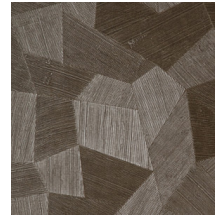

FACET

Collection Focus

Story behind the collection

The consistent theme of this collection is relief print, which gives all the patterns a spectacular look. The areas with relief lines have been printed in several directions. In combination with how the light strikes the paper, this results in a spectacular and dynamically impressive whole. All patterns have a non-woven backing with a slightly shining vinyl top layer, a combination that shows off the relief effect to maximum advantage.

Technical specifications

| | |
|-------------------|--|
| Reference | <u>26543</u> |
| Product category | Refined |
| Composition | Vinyl wallpaper on paper backing |
| Description | Vinyl wallpaper with a deep and natural-looking relief in sleek geometric shapes that create a 3D effect |
| Dimensions | Rolls of 10.05 m x 0.70 m = 7 m ² (11 yds x 27.56" = 75 sq. ft.) |
| Pattern repeat | Straight match 69 cm (27.17") |
| Adhesive | Arte Clearpro or a good quality dispersion adhesive |
| How to paste | Method 1: paste the wall and moisten the wallcovering. Method 2: paste the wallcovering. |
| Light resistance | Good lightfastness |
| How to remove | Peelable |
| Fire retardant EU | B-s2, d0 |
| Fire retardant US | Class A |
| Maintenance | Extra-washable |

Colourways (9)

26540

26541

26542

26543

26544

75301

75302