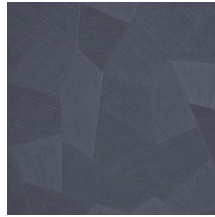

FACET

Collection Focus

Story behind the collection

The consistent theme of this collection is relief print, which gives all the patterns a spectacular look. The areas with relief lines have been printed in several directions. In combination with how the light strikes the paper, this results in a spectacular and dynamically impressive whole. All patterns have a non-woven backing with a slightly shining vinyl top layer, a combination that shows off the relief effect to maximum advantage.

Technical specifications

| | |
|-------------------|--|
| Reference | <u>26543</u> |
| Product category | Refined |
| Composition | Vinyl wallpaper on paper backing |
| Description | Vinyl wallpaper with a deep and natural-looking relief in sleek geometric shapes that create a 3D effect |
| Dimensions | Rolls of 10.05 m x 0.70 m = 7 m ² (11 yds x 27.56" = 75 sq. ft.) |
| Pattern repeat | Straight match 69 cm (27.17") |
| Adhesive | Arte Clearpro or a good quality dispersion adhesive |
| How to paste | Method 1: paste the wall and moisten the wallcovering. Method 2: paste the wallcovering. |
| Light resistance | Good lightfastness |
| How to remove | Peelable |
| Fire retardant EU | B-s2, d0 |
| Fire retardant US | Class A |
| Maintenance | Extra-washable |

Colourways (9)

26540

26541

26542

26543

26544

75301

75302