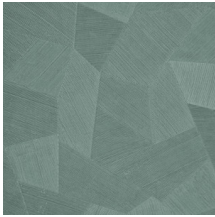

## Technical specifications

Reference	<u>26543</u>
Product category	Refined
Composition	Vinyl wallpaper on paper backing
Description	Vinyl wallpaper with a deep and natural-looking relief in sleek geometric shapes that create a 3D effect
Dimensions	Rolls of 10.05 m x 0.70 m = 7 m <sup>2</sup> (11 yds x 27.56" = 75 sq. ft.)
Pattern repeat	Straight match 69 cm (27.17")
Adhesive	Arte Clearpro or a good quality dispersion adhesive
How to paste	Method 1: paste the wall and moisten the wallcovering. Method 2: paste the wallcovering.
Light resistance	Good lightfastness
How to remove	Peelable
Fire retardant EU	B-s2, d0
Fire retardant US	Class A
Maintenance	Extra-washable

## Colourways (9)

26540

26541

26542

26543

26544

75301

75302