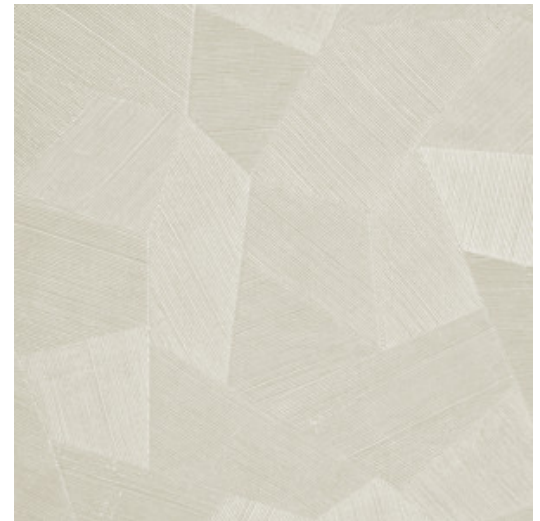

FACET

Collection Focus

Story behind the collection

The consistent theme of this collection is relief print, which gives all the patterns a spectacular look. The areas with relief lines have been printed in several directions. In combination with how the light strikes the paper, this results in a spectacular and dynamically impressive whole. All patterns have a non-woven backing with a slightly shining vinyl top layer, a combination that shows off the relief effect to maximum advantage.

Technical specifications

| | |
|-------------------|--|
| Reference | <u>26543</u> |
| Product category | Refined |
| Composition | Vinyl wallpaper on paper backing |
| Description | Vinyl wallpaper with a deep and natural-looking relief in sleek geometric shapes that create a 3D effect |
| Dimensions | Rolls of 10.05 m x 0.70 m = 7 m ² (11 yds x 27.56" = 75 sq. ft.) |
| Pattern repeat | Straight match 69 cm (27.17") |
| Adhesive | Arte Clearpro or a good quality dispersion adhesive |
| How to paste | Method 1: paste the wall and moisten the wallcovering. Method 2: paste the wallcovering. |
| Light resistance | Good lightfastness |
| How to remove | Peelable |
| Fire retardant EU | B-s2, d0 |
| Fire retardant US | Class A |
| Maintenance | Extra-washable |