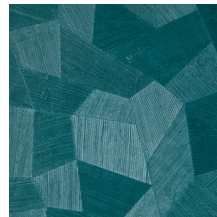

Technical specifications

Reference	<u>26543A</u> • Milky White
Product category	Refined
Composition	Vinyl wallpaper on paper backing
Description	A deep and natural-looking relief in sleek geometric shapes that create a 3D effect
Dimensions	Rolls of 10.05 m x 0.70 m = 7 m ² (11 yds x 27.56" = 75 sq. ft.)
Pattern repeat	Straight match 69 cm (27.17")
Adhesive	Arte Clearpro or a good quality dispersion adhesive
How to paste	Method 1: paste the wall and moisten the wallcovering. Method 2: paste the wallcovering.
Light resistance	Good lightfastness
How to remove	Peelable
Fire retardant EU	B-s2, d0
Fire retardant US	Class A
Maintenance	Extra-washable

75302A

75303A

75304A

75305A

75306A

75307A

75308A

75309A