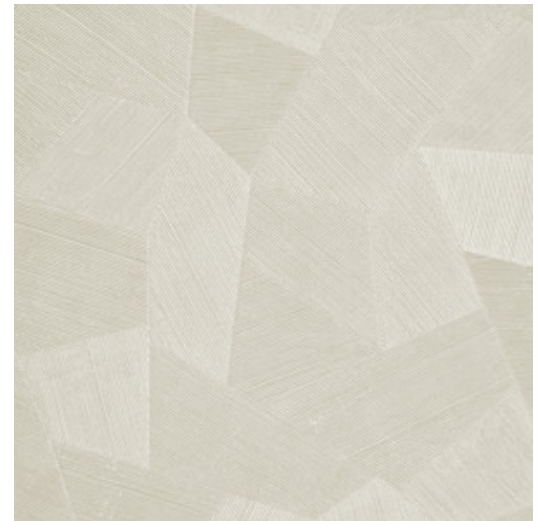

Technical specifications

Reference	<u>26543A</u> • Milky White
Product category	Refined
Composition	Vinyl wallpaper on paper backing
Description	A deep and natural-looking relief in sleek geometric shapes that create a 3D effect
Dimensions	Rolls of 10.05 m x 0.70 m = 7 m ² (11 yds x 27.56" = 75 sq. ft.)
Pattern repeat	Straight match 69 cm (27.17")
Adhesive	Arte Clearpro or a good quality dispersion adhesive
How to paste	Method 1: paste the wall and moisten the wallcovering. Method 2: paste the wallcovering.
Light resistance	Good lightfastness
How to remove	Peelable
Fire retardant EU	B-s2, d0
Fire retardant US	Class A
Maintenance	Extra-washable