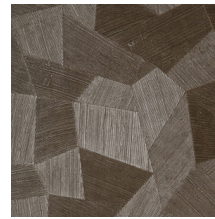

Technical specifications

Reference	<u>26543A</u> • Milky White
Product category	Refined
Composition	Vinyl wallpaper on paper backing
Description	A deep and natural-looking relief in sleek geometric shapes that create a 3D effect
Dimensions	Rolls of 10.05 m x 0.70 m = 7 m ² (11 yds x 27.56" = 75 sq. ft.)
Pattern repeat	Straight match 69 cm (27.17")
Adhesive	Arte Clearpro or a good quality dispersion adhesive
How to paste	Method 1: paste the wall and moisten the wallcovering. Method 2: paste the wallcovering.
Light resistance	Good lightfastness
How to remove	Peelable
Fire retardant EU	B-s2, d0
Fire retardant US	Class A
Maintenance	Extra-washable

Colourways (16)

26540A

26541A

26542A

26543A

26544A

75300A

75301A

75302A

75303A

75304A

75305A

75306A

75307A

75308A

75309A