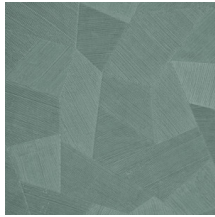

Technical specifications

Reference	<u>26543A</u> • Milky White
Product category	Refined
Composition	Vinyl wallpaper on paper backing
Description	A deep and natural-looking relief in sleek geometric shapes that create a 3D effect
Dimensions	Rolls of 10.05 m x 0.70 m = 7 m ² (11 yds x 27.56" = 75 sq. ft.)
Pattern repeat	Straight match 69 cm (27.17")
Adhesive	Arte Clearpro or a good quality dispersion adhesive
How to paste	Method 1: paste the wall and moisten the wallcovering. Method 2: paste the wallcovering.
Light resistance	Good lightfastness
How to remove	Peelable
Fire retardant EU	B-s2, d0
Fire retardant US	Class A
Maintenance	Extra-washable

Colourways (16)

26540A

26541A

26542A

26543A

26544A

75300A

75301A