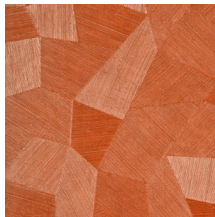

Technical specifications

Reference	<u>26543A</u> • Milky White
Product category	Refined
Composition	Vinyl wallpaper on paper backing
Description	A deep and natural-looking relief in sleek geometric shapes that create a 3D effect
Dimensions	Rolls of 10.05 m x 0.70 m = 7 m ² (11 yds x 27.56" = 75 sq. ft.)
Pattern repeat	Straight match 69 cm (27.17")
Adhesive	Arte Clearpro or a good quality dispersion adhesive
How to paste	Method 1: paste the wall and moisten the wallcovering. Method 2: paste the wallcovering.
Light resistance	Good lightfastness
How to remove	Peelable
Fire retardant EU	B-s2, d0
Fire retardant US	Class A
Maintenance	Extra-washable

75302A

75303A

75304A

75305A

75306A

75307A

75308A

75309A