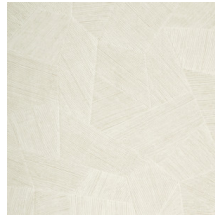

Technical specifications

Reference	<u>26543A</u> • Milky White
Product category	Refined
Composition	Vinyl wallpaper on paper backing
Description	A deep and natural-looking relief in sleek geometric shapes that create a 3D effect
Dimensions	Rolls of 10.05 m x 0.70 m = 7 m ² (11 yds x 27.56" = 75 sq. ft.)
Pattern repeat	Straight match 69 cm (27.17")
Adhesive	Arte Clearpro or a good quality dispersion adhesive
How to paste	Method 1: paste the wall and moisten the wallcovering. Method 2: paste the wallcovering.
Light resistance	Good lightfastness
How to remove	Peelable
Fire retardant EU	B-s2, d0
Fire retardant US	Class A
Maintenance	Extra-washable

Colourways (16)

26540A

26541A

26542A

26543A

26544A

75300A

75301A