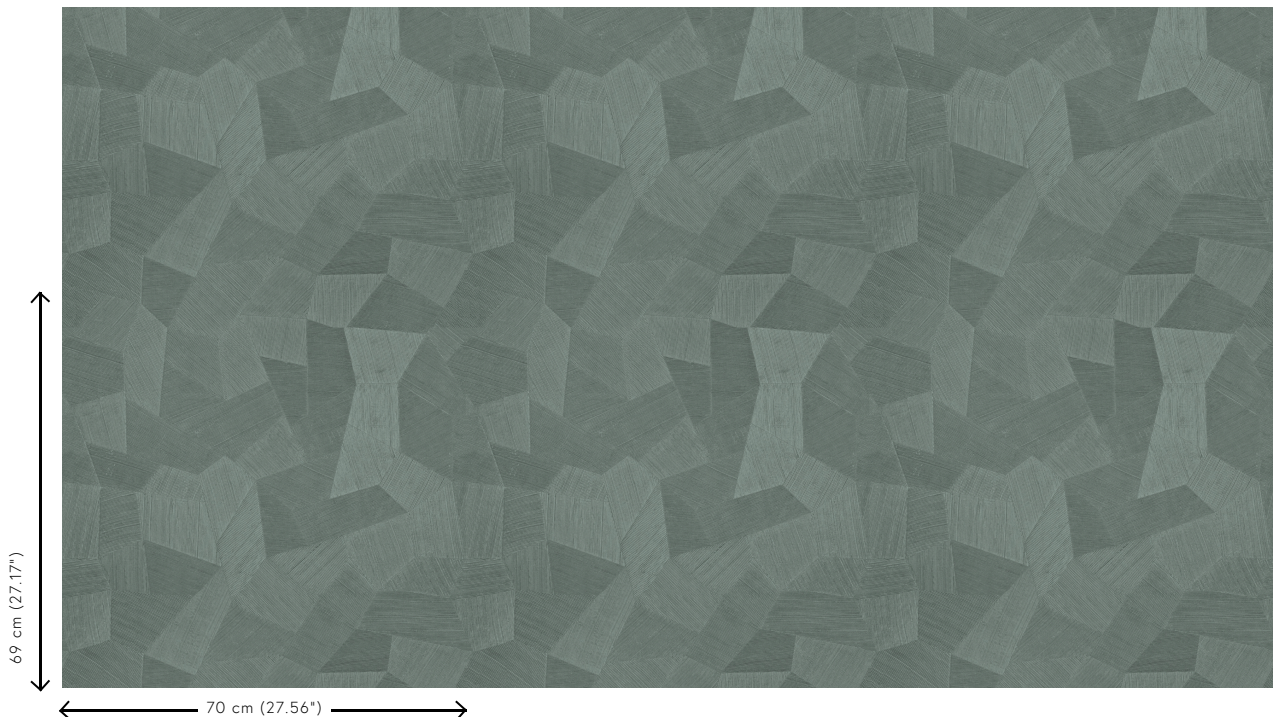

Colourways (16)

View

More info? [Click here](#)

Order samples, calculate quantities, view instructional videos, download technical information and more:
www.arte-international.com

ARTE®

wallcoverings for the ultimate in refinement