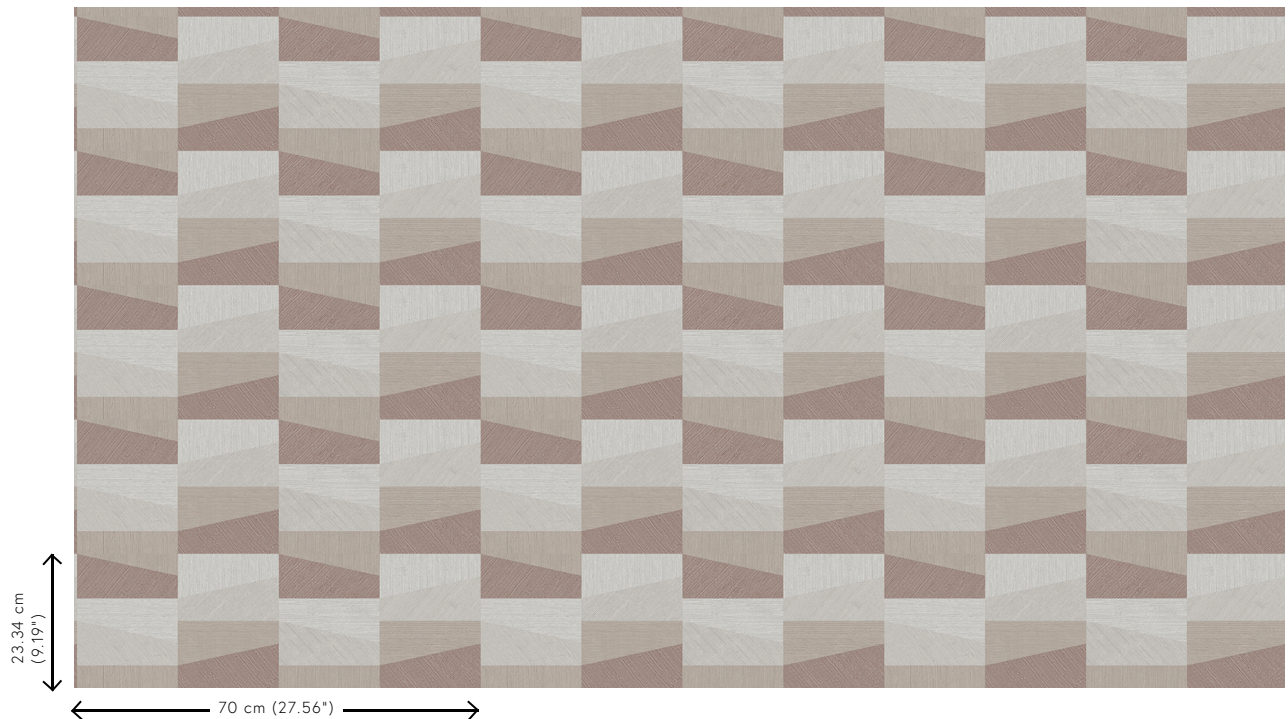

POLYGON

Collection Focus

Story behind the collection

The consistent theme of this collection is relief print, which gives all the patterns a spectacular look. The areas with relief lines have been printed in several directions. In combination with how the light strikes the paper, this results in a spectacular and dynamically impressive whole. All patterns have a non-woven backing with a slightly shining vinyl top layer, a combination that shows off the relief effect to maximum advantage.

Technical specifications

Reference	<u>26551</u>
Product category	Refined
Composition	Vinyl wallpaper on paper backing
Description	Vinyl wallpaper with a deep and natural-looking relief in sleek geometric shapes that create a 3D effect
Dimensions	Rolls of 10.05 m x 0.70 m = 7 m ² (11 yds x 27.56" = 75 sq. ft.)
Pattern repeat	Straight match 23.34 cm (9.19")
Adhesive	Arte Clearpro or a good quality dispersion adhesive
How to paste	Method 1: paste the wall and moisten the wallcovering. Method 2: paste the wallcovering.
Light resistance	Good lightfastness
How to remove	Peelable
Fire retardant EU	B-s2, d0
Fire retardant US	Class A
Maintenance	Extra-washable

Colourways (4)

26550

26551

26552

26553

View

More info? [Click here](#)

Order samples, calculate quantities, view instructional videos, download technical information and more:
www.arte-international.com