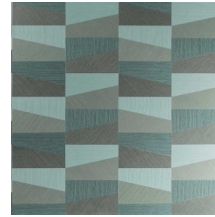

Technical specifications

Reference	<u>26551</u>
Product category	Refined
Composition	Vinyl wallpaper on paper backing
Description	Vinyl wallpaper with a deep and natural-looking relief in sleek geometric shapes that create a 3D effect
Dimensions	Rolls of 10.05 m x 0.70 m = 7 m ² (11 yds x 27.56" = 75 sq. ft.)
Pattern repeat	Straight match 23.34 cm (9.19")
Adhesive	Arte Clearpro or a good quality dispersion adhesive
How to paste	Method 1: paste the wall and moisten the wallcovering. Method 2: paste the wallcovering.
Light resistance	Good lightfastness
How to remove	Peelable
Fire retardant EU	B-s2, d0
Fire retardant US	Class A
Maintenance	Extra-washable

Colourways (4)

26550

26551

26552

26553

View

More info? [Click here](#)

Order samples, calculate quantities, view instructional videos, download technical information and more:
www.arte-international.com