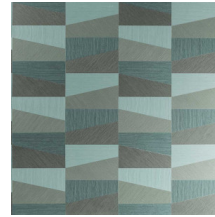

Technical specifications

Reference	<u>26552</u>
Product category	Refined
Composition	Vinyl wallpaper on paper backing
Description	Vinyl wallpaper with a deep and natural-looking relief in sleek geometric shapes that create a 3D effect
Dimensions	Rolls of 10.05 m x 0.70 m = 7 m ² (11 yds x 27.56" = 75 sq. ft.)
Pattern repeat	Straight match 23.34 cm (9.19")
Adhesive	Arte Clearpro or a good quality dispersion adhesive
How to paste	Method 1: paste the wall and moisten the wallcovering. Method 2: paste the wallcovering.
Light resistance	Good lightfastness
How to remove	Peelable
Fire retardant EU	B-s2, d0
Fire retardant US	Class A
Maintenance	Extra-washable

Colourways (4)

26550

26551

26552

26553

View

More info? [Click here](#)

Order samples, calculate quantities, view instructional videos, download technical information and more:
www.arte-international.com