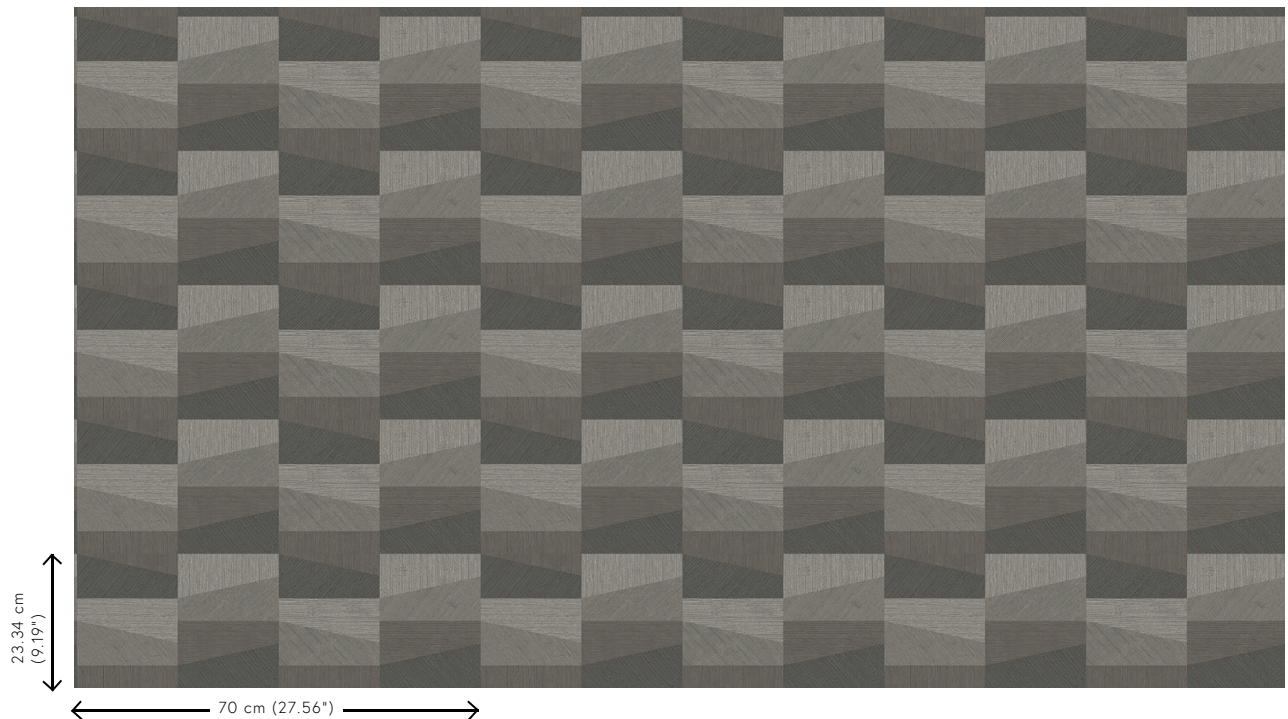

POLYGON

Collection Focus

Story behind the collection

The consistent theme of this collection is relief print, which gives all the patterns a spectacular look. The areas with relief lines have been printed in several directions. In combination with how the light strikes the paper, this results in a spectacular and dynamically impressive whole. All patterns have a non-woven backing with a slightly shining vinyl top layer, a combination that shows off the relief effect to maximum advantage.

Technical specifications

Reference	<u>26552</u>
Product category	Refined
Composition	Vinyl wallpaper on paper backing
Description	Vinyl wallpaper with a deep and natural-looking relief in sleek geometric shapes that create a 3D effect
Dimensions	Rolls of 10.05 m x 0.70 m = 7 m ² (11 yds x 27.56" = 75 sq. ft.)
Pattern repeat	Straight match 23.34 cm (9.19")
Adhesive	Arte Clearpro or a good quality dispersion adhesive
How to paste	Method 1: paste the wall and moisten the wallcovering. Method 2: paste the wallcovering.
Light resistance	Good lightfastness
How to remove	Peelable
Fire retardant EU	B-s2, d0
Fire retardant US	Class A
Maintenance	Extra-washable

Colourways (4)

26550

26551

26552

26553

View

More info? [Click here](#)

Order samples, calculate quantities, view instructional videos, download technical information and more:
www.arte-international.com