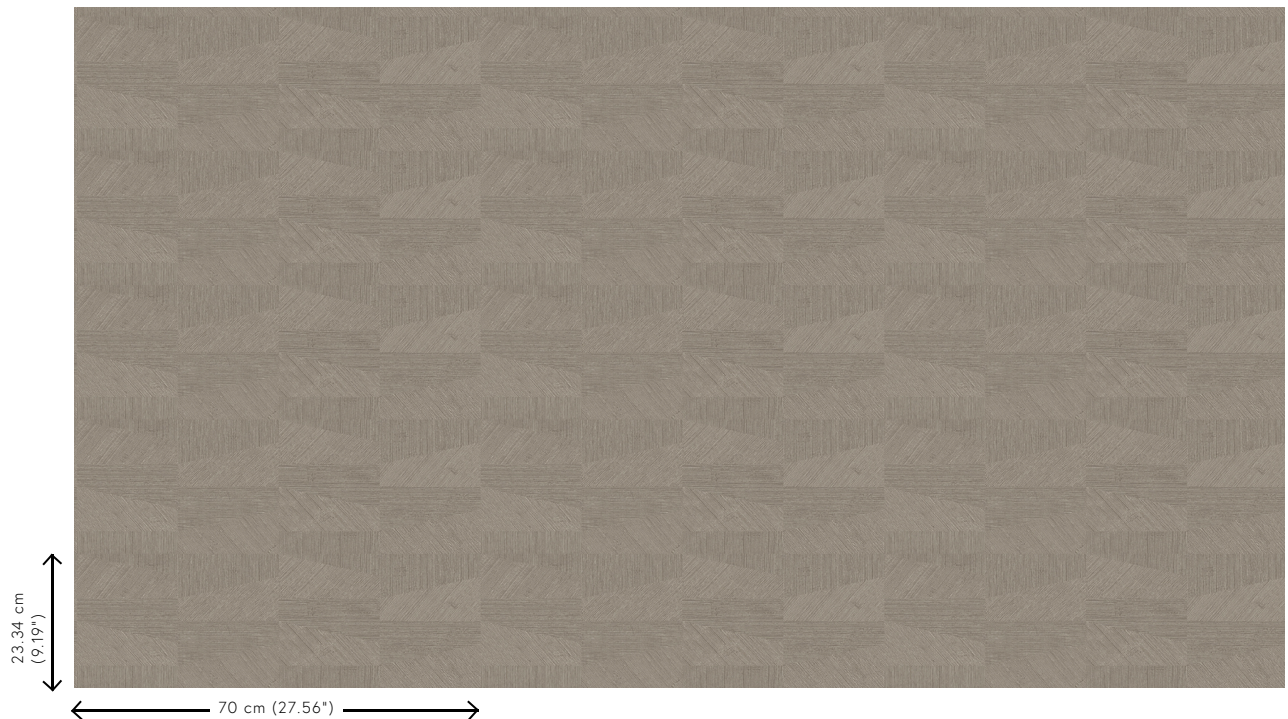

Colourways (7)

26560

26561

26562

26563

26564

26565

26566

View

More info? [Click here](#)

Order samples, calculate quantities, view instructional videos, download technical information and more:
www.arte-international.com

ARTE®

wallcoverings for the ultimate in refinement