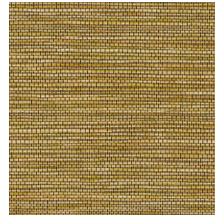

Technical specifications

Reference	<u>26720</u> • Cloud
Product category	Refined
Composition	Wallpaper on non-woven backing
Description	A realistic representation of woven grass thanks to the irregular, broad bands
Dimensions	Rolls of 8.50 m x 0.90 m = 7.65 m ² (9.30 yds x 35.43" = 82.34 sq.ft.)
Pattern repeat	Free match 0 cm (0.00")
Adhesive	Arte Clearpro or a good quality dispersion adhesive
How to paste	Paste the wall
Light resistance	Good lightfastness
How to remove	Strippable
Fire retardant EU	B-s1, d0
Fire retardant US	Class A
Maintenance	Washable
IMO Certified	

0493/22

Colourways (12)

26720

26721

26722

26723

26724

26725

26726

26727

26728

26729

26730

26731

More info? [Click here](#)

Order samples, calculate quantities, view instructional videos, download technical information and more:
www.arte-international.com