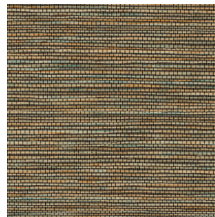

Technical specifications

Reference	<u>26720</u> • Cloud
Product category	Refined
Composition	Wallpaper on non-woven backing
Description	A realistic representation of woven grass thanks to the irregular, broad bands
Dimensions	Rolls of 8.50 m x 0.90 m = 7.65 m ² (9.30 yds x 35.43" = 82.34 sq.ft.)
Pattern repeat	Free match 0 cm (0.00")
Adhesive	Arte Clearpro or a good quality dispersion adhesive
How to paste	Paste the wall
Light resistance	Good lightfastness
How to remove	Strippable
Fire retardant EU	B-s1, d0
Fire retardant US	Class A
Maintenance	Washable
IMO Certified	

0493/22

Colourways (12)

26720

26721

26722

26723

26724

26725

26726

26727

26728

26729

26730

26731

More info? [Click here](#)

Order samples, calculate quantities, view instructional videos, download technical information and more:
www.arte-international.com