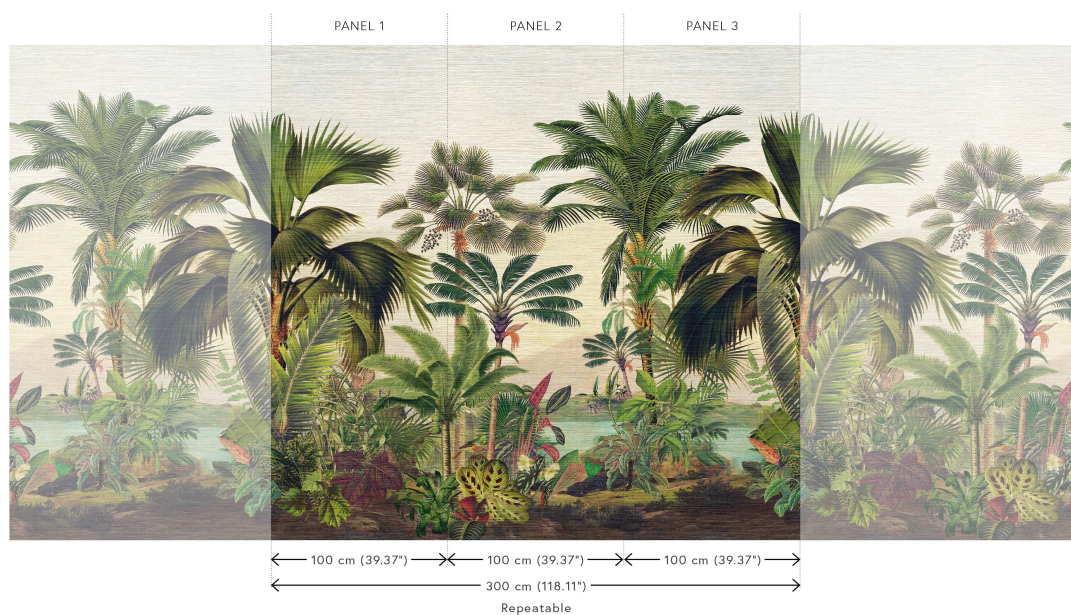

Colourways (2)

26770

26771

View

More info? [Click here](#)

Order samples, calculate quantities, view instructional videos, download technical information and more:
www.arte-international.com

ARTE®

wallcoverings for the ultimate in refinement