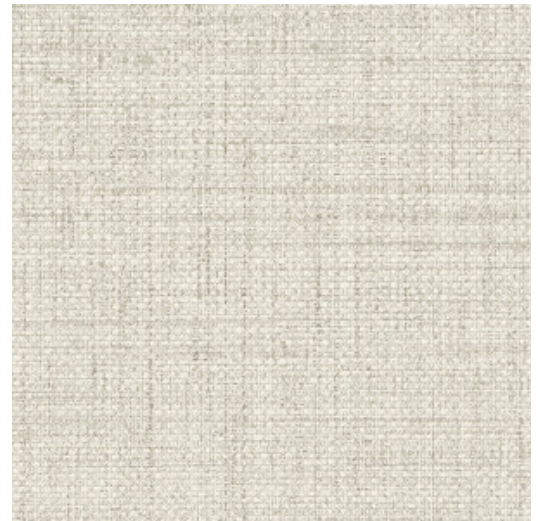

# PURO

Collection Textura

## Story behind the collection

The most beautiful textures found in nature can also be showcased on the wall resulting into striking effects. From woven grasses to braided leaves and even leather: in the form of wallpaper, they shine brighter than ever. They are complemented by the textures of rough or very finely woven linen and brilliant silk. The colour palette of this vinyl collection ranges from timeless, soft hues to striking colour tones.

## Technical specifications

Reference	<u>27000A</u> • Mushroom
Product category	Refined
Composition	Vinyl wallpaper on non-woven backing
Description	A woven grass structure with light colour nuances and a slightly glossy finish
Dimensions	Rolls of 10.05 m x 0.70 m = 7 m <sup>2</sup> (11 yds x 27.56" = 75 sq. ft.)
Pattern repeat	Free match 0 cm (0.00")
Adhesive	Arte Clearpro or a good quality dispersion adhesive
How to paste	Paste the wall
Light resistance	Good lightfastness
How to remove	Strippable
Fire retardant EU	B-s2, d0
Fire retardant US	Class A
Maintenance	Extra-washable