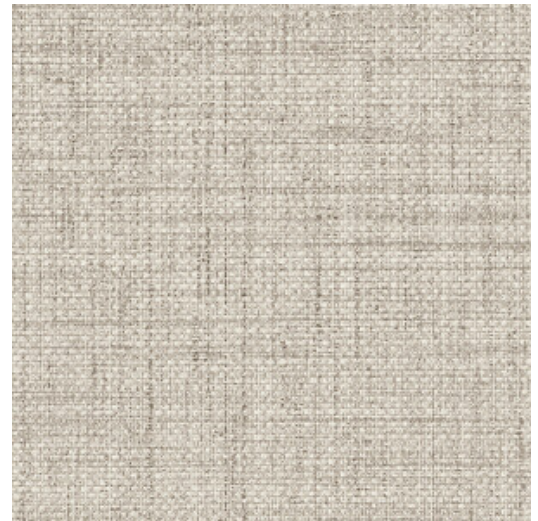

PURO

Collection Textura

Story behind the collection

The most beautiful textures found in nature can also be showcased on the wall resulting into striking effects. From woven grasses to braided leaves and even leather: in the form of wallpaper, they shine brighter than ever. They are complemented by the textures of rough or very finely woven linen and brilliant silk. The colour palette of this vinyl collection ranges from timeless, soft hues to striking colour tones.

Technical specifications

Reference	27013A • Sandstone
Product category	Refined
Composition	Vinyl wallpaper on non-woven backing
Description	A woven grass structure with light colour nuances and a slightly glossy finish
Dimensions	Rolls of 10.05 m x 0.70 m = 7 m ² (11 yds x 27.56" = 75 sq. ft.)
Pattern repeat	Free match 0 cm (0.00")
Adhesive	Arte Clearpro or a good quality dispersion adhesive
How to paste	Paste the wall
Light resistance	Good lightfastness
How to remove	Strippable
Fire retardant EU	B-s2, d0
Fire retardant US	Class A
Maintenance	Extra-washable

Colourways (12)

27000A

27001A

27004A

27005A

27006A

27007A

27008A