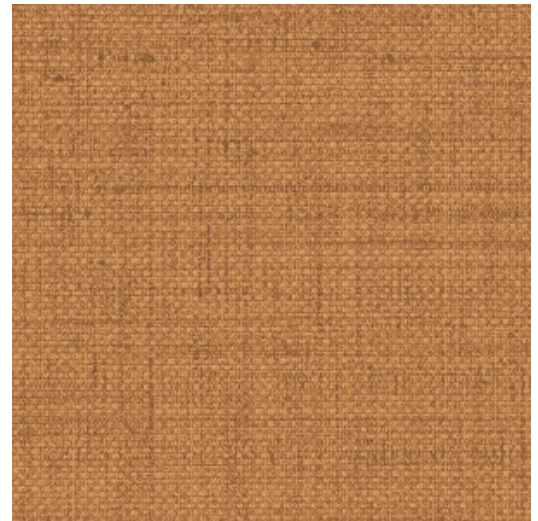

PURO

Collection Figura

Story behind the collection

Figura can rightly be called an eclectic mix. Whether it's spheres, stripes, checks or flowers, Figura has it all. Various past influences are to be found back in the collection, such as patterns from the 70s, alongside nods to on-trend colours and exoticism. The collection is ideal for design enthusiasts who embrace the chance to broaden their horizons and who dare to mix it up.

Technical specifications

Reference	<u>27014</u>
Product category	Refined
Composition	Vinyl wallpaper on non-woven backing
Description	Wallpaper with a woven structure and a subtle lustrous finish
Dimensions	Rolls of 10.05 m x 0.70 m = 7 m ² (11 yds x 27.56" = 75 sq. ft.)
Pattern repeat	Free match 0 cm (0.00")
Adhesive	Arte Clearpro or a good quality dispersion adhesive
How to paste	Paste the wall
Light resistance	Good lightfastness
How to remove	Strippable
Fire retardant EU	B-s2, d0
Fire retardant US	Class A
Maintenance	Extra-washable

Colourways (19)

27000

27001

27002

27003

27004

27005

27006