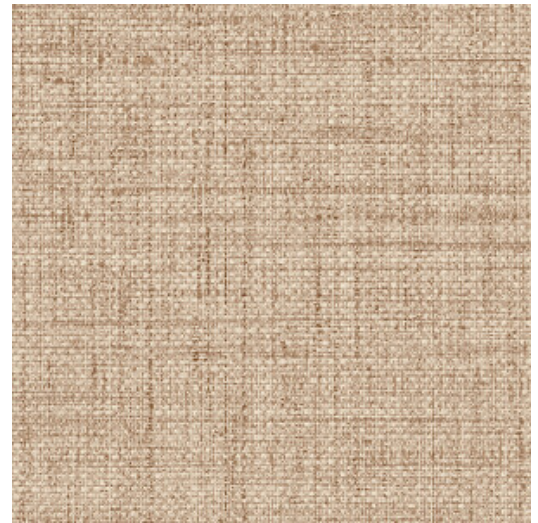

PURO

Collection Figura

Story behind the collection

Figura can rightly be called an eclectic mix. Whether it's spheres, stripes, checks or flowers, Figura has it all. Various past influences are to be found back in the collection, such as patterns from the 70s, alongside nods to on-trend colours and exoticism. The collection is ideal for design enthusiasts who embrace the chance to broaden their horizons and who dare to mix it up.

Technical specifications

Reference	<u>27017</u>
Product category	Refined
Composition	Vinyl wallpaper on non-woven backing
Description	Wallpaper with a woven structure and a subtle lustred finish
Dimensions	Rolls of 10.05 m x 0.70 m = 7 m ² (11 yds x 27.56" = 75 sq. ft.)
Pattern repeat	Free match 0 cm (0.00")
Adhesive	Arte Clearpro or a good quality dispersion adhesive
How to paste	Paste the wall
Light resistance	Good lightfastness
How to remove	Strippable
Fire retardant EU	B-s2, d0
Fire retardant US	Class A
Maintenance	Extra-washable

Colourways (19)

27000

27001

27002

27003

27004

27005

27006