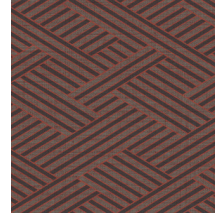

Technical specifications

Reference	<u>27030</u>
Product category	Refined
Composition	Vinyl wallpaper on non-woven backing
Description	Wallpaper with a woven grass structure
Dimensions	Rolls of 10.05 m x 0.70 m = 7 m ² (11 yds x 27.56" = 75 sq. ft.)
Pattern repeat	Straight match 64 cm (25.20")
Adhesive	Arte Clearpro or a good quality dispersion adhesive
How to paste	Paste the wall
Light resistance	Good lightfastness
How to remove	Strippable
Fire retardant EU	B-s2, d0
Fire retardant US	Class A
Maintenance	Extra-washable

Colourways (4)

27030

27031

27033

27034

View

More info? [Click here](#)

Order samples, calculate quantities, view instructional videos, download technical information and more:
www.arte-international.com