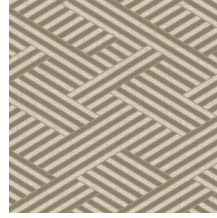

MODULO

Collection Figura

Story behind the collection

Figura can rightly be called an eclectic mix. Whether it's spheres, stripes, checks or flowers, Figura has it all. Various past influences are to be found back in the collection, such as patterns from the 70s, alongside nods to on-trend colours and exoticism. The collection is ideal for design enthusiasts who embrace the chance to broaden their horizons and who dare to mix it up.

Technical specifications

| | |
|-------------------|---|
| Reference | <u>27030</u> |
| Product category | Refined |
| Composition | Vinyl wallpaper on non-woven backing |
| Description | Wallpaper with a woven grass structure |
| Dimensions | Rolls of 10.05 m x 0.70 m = 7 m ² (11 yds x 27.56" = 75 sq. ft.) |
| Pattern repeat | Straight match 64 cm (25.20") |
| Adhesive | Arte Clearpro or a good quality dispersion adhesive |
| How to paste | Paste the wall |
| Light resistance | Good lightfastness |
| How to remove | Strippable |
| Fire retardant EU | B-s2, d0 |
| Fire retardant US | Class A |
| Maintenance | Extra-washable |

Colourways (4)

27030

27031

27033

27034

View

More info? [Click here](#)

Order samples, calculate quantities, view instructional videos, download technical information and more:
www.arte-international.com