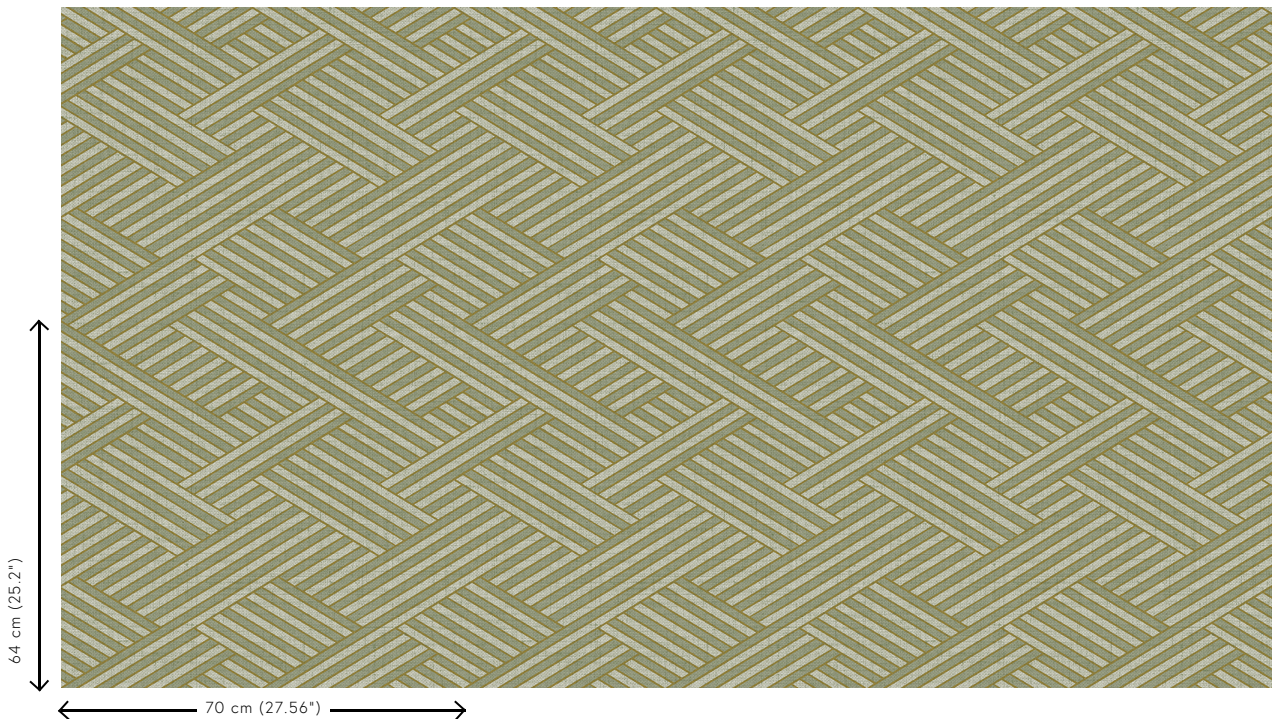

Technical specifications

Reference	<u>27030</u>
Product category	Refined
Composition	Vinyl wallpaper on non-woven backing
Description	Wallpaper with a woven grass structure
Dimensions	Rolls of 10.05 m x 0.70 m = 7 m ² (11 yds x 27.56" = 75 sq. ft.)
Pattern repeat	Straight match 64 cm (25.20")
Adhesive	Arte Clearpro or a good quality dispersion adhesive
How to paste	Paste the wall
Light resistance	Good lightfastness
How to remove	Strippable
Fire retardant EU	B-s2, d0
Fire retardant US	Class A
Maintenance	Extra-washable

Colourways (4)

27030

27031

27033

27034

View

More info? [Click here](#)

Order samples, calculate quantities, view instructional videos, download technical information and more:
www.arte-international.com