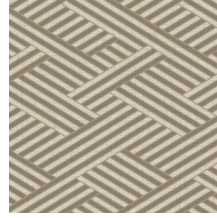

MODULO

Collection Figura

Story behind the collection

Figura can rightly be called an eclectic mix. Whether it's spheres, stripes, checks or flowers, Figura has it all. Various past influences are to be found back in the collection, such as patterns from the 70s, alongside nods to on-trend colours and exoticism. The collection is ideal for design enthusiasts who embrace the chance to broaden their horizons and who dare to mix it up.

Technical specifications

Reference	<u>27030</u>
Product category	Refined
Composition	Vinyl wallpaper on non-woven backing
Description	Wallpaper with a woven grass structure
Dimensions	Rolls of 10.05 m x 0.70 m = 7 m ² (11 yds x 27.56" = 75 sq. ft.)
Pattern repeat	Straight match 64 cm (25.20")
Adhesive	Arte Clearpro or a good quality dispersion adhesive
How to paste	Paste the wall
Light resistance	Good lightfastness
How to remove	Strippable
Fire retardant EU	B-s2, d0
Fire retardant US	Class A
Maintenance	Extra-washable

Colourways (4)

27030

27031

27033

27034

View

More info? [Click here](#)

Order samples, calculate quantities, view instructional videos, download technical information and more:
www.arte-international.com