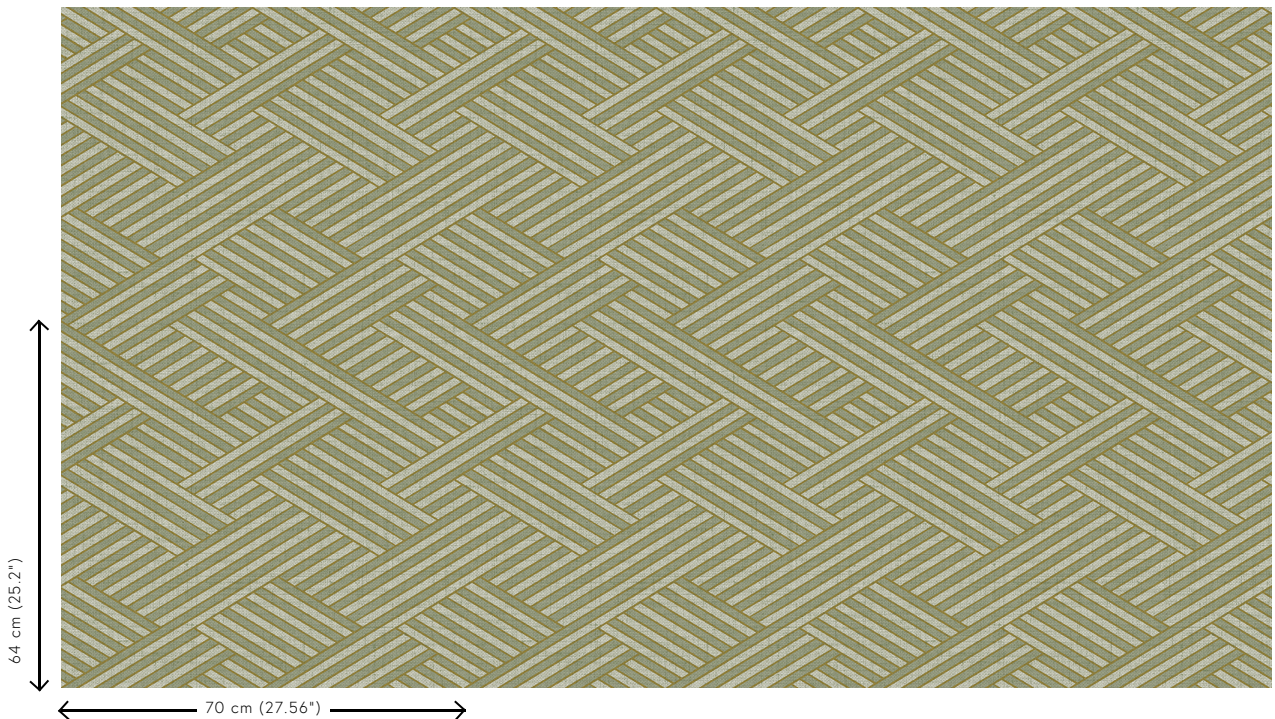

Technical specifications

| | |
|-------------------|---|
| Reference | <u>27030</u> |
| Product category | Refined |
| Composition | Vinyl wallpaper on non-woven backing |
| Description | Wallpaper with a woven grass structure |
| Dimensions | Rolls of 10.05 m x 0.70 m = 7 m ² (11 yds x 27.56" = 75 sq. ft.) |
| Pattern repeat | Straight match 64 cm (25.20") |
| Adhesive | Arte Clearpro or a good quality dispersion adhesive |
| How to paste | Paste the wall |
| Light resistance | Good lightfastness |
| How to remove | Strippable |
| Fire retardant EU | B-s2, d0 |
| Fire retardant US | Class A |
| Maintenance | Extra-washable |

Colourways (4)

27030

27031

27033

27034

View

More info? [Click here](#)

Order samples, calculate quantities, view instructional videos, download technical information and more:
www.arte-international.com