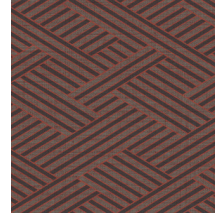

Technical specifications

Reference	<u>27031</u>
Product category	Refined
Composition	Vinyl wallpaper on non-woven backing
Description	Wallpaper with a woven grass structure
Dimensions	Rolls of 10.05 m x 0.70 m = 7 m ² (11 yds x 27.56" = 75 sq. ft.)
Pattern repeat	Straight match 64 cm (25.20")
Adhesive	Arte Clearpro or a good quality dispersion adhesive
How to paste	Paste the wall
Light resistance	Good lightfastness
How to remove	Strippable
Fire retardant EU	B-s2, d0
Fire retardant US	Class A
Maintenance	Extra-washable

Colourways (4)

27030

27031

27033

27034

View

More info? [Click here](#)

Order samples, calculate quantities, view instructional videos, download technical information and more:
www.arte-international.com