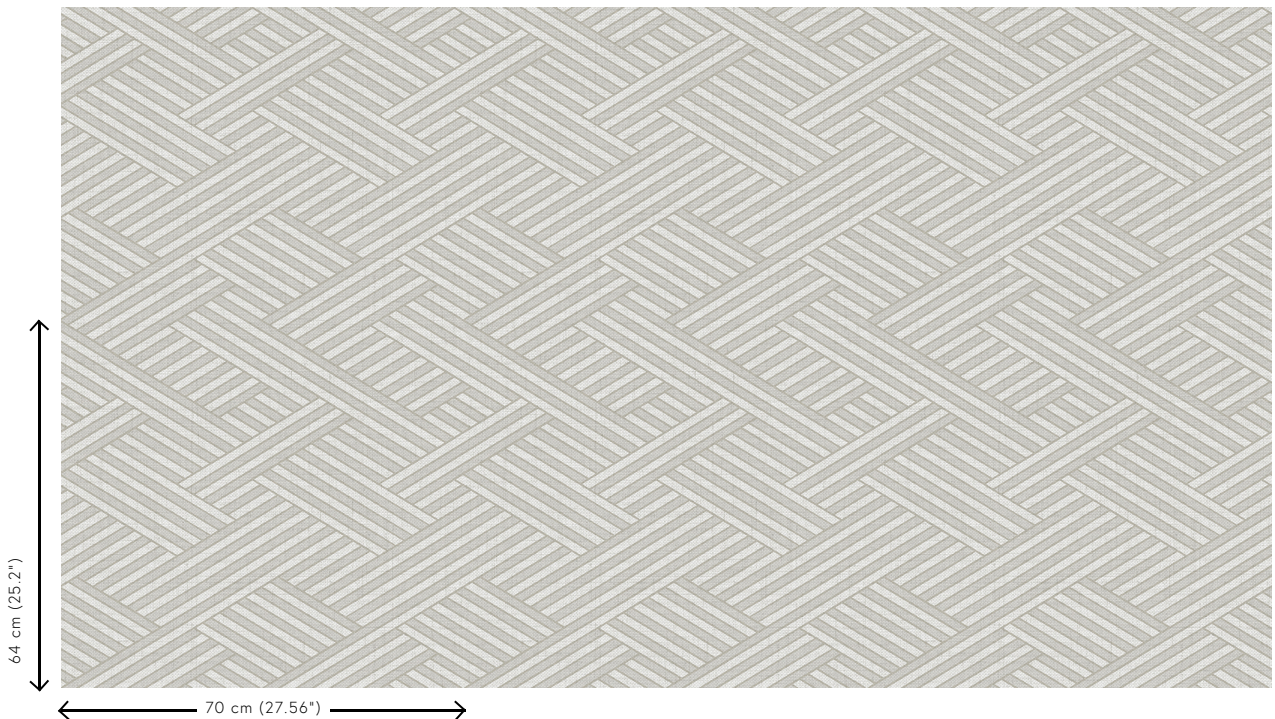

Technical specifications

Reference	<u>27031</u>
Product category	Refined
Composition	Vinyl wallpaper on non-woven backing
Description	Wallpaper with a woven grass structure
Dimensions	Rolls of 10.05 m x 0.70 m = 7 m ² (11 yds x 27.56" = 75 sq. ft.)
Pattern repeat	Straight match 64 cm (25.20")
Adhesive	Arte Clearpro or a good quality dispersion adhesive
How to paste	Paste the wall
Light resistance	Good lightfastness
How to remove	Strippable
Fire retardant EU	B-s2, d0
Fire retardant US	Class A
Maintenance	Extra-washable

Colourways (4)

27030

27031

27033

27034

View

More info? [Click here](#)

Order samples, calculate quantities, view instructional videos, download technical information and more:
www.arte-international.com