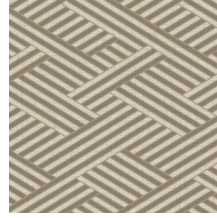

MODULO

Collection Figura

Story behind the collection

Figura can rightly be called an eclectic mix. Whether it's spheres, stripes, checks or flowers, Figura has it all. Various past influences are to be found back in the collection, such as patterns from the 70s, alongside nods to on-trend colours and exoticism. The collection is ideal for design enthusiasts who embrace the chance to broaden their horizons and who dare to mix it up.

Technical specifications

Reference	<u>27031</u>
Product category	Refined
Composition	Vinyl wallpaper on non-woven backing
Description	Wallpaper with a woven grass structure
Dimensions	Rolls of 10.05 m x 0.70 m = 7 m ² (11 yds x 27.56" = 75 sq. ft.)
Pattern repeat	Straight match 64 cm (25.20")
Adhesive	Arte Clearpro or a good quality dispersion adhesive
How to paste	Paste the wall
Light resistance	Good lightfastness
How to remove	Strippable
Fire retardant EU	B-s2, d0
Fire retardant US	Class A
Maintenance	Extra-washable

Colourways (4)

27030

27031

27033

27034

View

More info? [Click here](#)

Order samples, calculate quantities, view instructional videos, download technical information and more:
www.arte-international.com