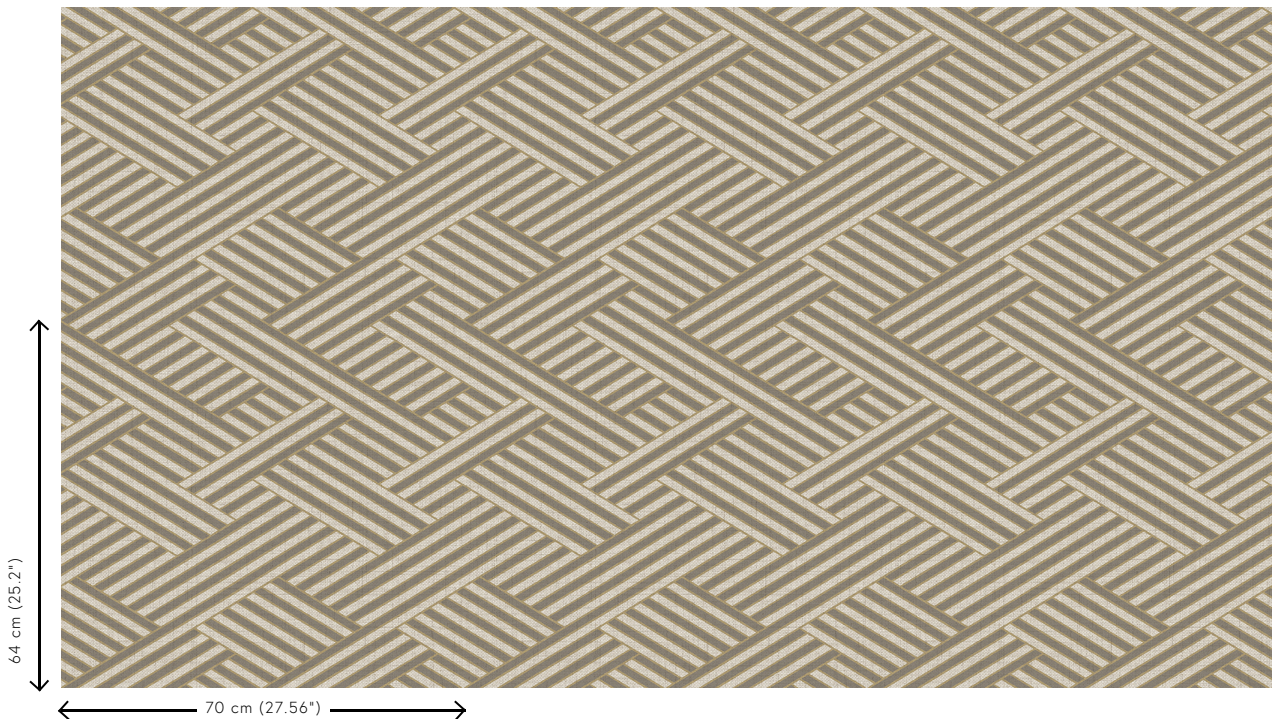

Technical specifications

Reference	<u>27033</u>
Product category	Refined
Composition	Vinyl wallpaper on non-woven backing
Description	Wallpaper with a woven grass structure
Dimensions	Rolls of 10.05 m x 0.70 m = 7 m ² (11 yds x 27.56" = 75 sq. ft.)
Pattern repeat	Straight match 64 cm (25.20")
Adhesive	Arte Clearpro or a good quality dispersion adhesive
How to paste	Paste the wall
Light resistance	Good lightfastness
How to remove	Strippable
Fire retardant EU	B-s2, d0
Fire retardant US	Class A
Maintenance	Extra-washable

Colourways (4)

27030

27031

27033

27034

View

More info? [Click here](#)

Order samples, calculate quantities, view instructional videos, download technical information and more:
www.arte-international.com