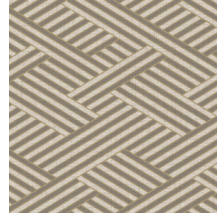

MODULO

Collection Figura

Story behind the collection

Figura can rightly be called an eclectic mix. Whether it's spheres, stripes, checks or flowers, Figura has it all. Various past influences are to be found back in the collection, such as patterns from the 70s, alongside nods to on-trend colours and exoticism. The collection is ideal for design enthusiasts who embrace the chance to broaden their horizons and who dare to mix it up.

Technical specifications

Reference	<u>27033</u>
Product category	Refined
Composition	Vinyl wallpaper on non-woven backing
Description	Wallpaper with a woven grass structure
Dimensions	Rolls of 10.05 m x 0.70 m = 7 m ² (11 yds x 27.56" = 75 sq. ft.)
Pattern repeat	Straight match 64 cm (25.20")
Adhesive	Arte Clearpro or a good quality dispersion adhesive
How to paste	Paste the wall
Light resistance	Good lightfastness
How to remove	Strippable
Fire retardant EU	B-s2, d0
Fire retardant US	Class A
Maintenance	Extra-washable

Colourways (4)

27030

27031

27033

27034

View

More info? [Click here](#)

Order samples, calculate quantities, view instructional videos, download technical information and more:
www.arte-international.com