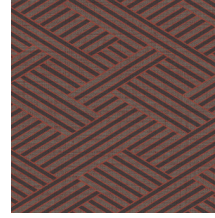

Technical specifications

Reference	<u>27033</u>
Product category	Refined
Composition	Vinyl wallpaper on non-woven backing
Description	Wallpaper with a woven grass structure
Dimensions	Rolls of 10.05 m x 0.70 m = 7 m ² (11 yds x 27.56" = 75 sq. ft.)
Pattern repeat	Straight match 64 cm (25.20")
Adhesive	Arte Clearpro or a good quality dispersion adhesive
How to paste	Paste the wall
Light resistance	Good lightfastness
How to remove	Strippable
Fire retardant EU	B-s2, d0
Fire retardant US	Class A
Maintenance	Extra-washable

Colourways (4)

27030

27031

27033

27034

View

More info? [Click here](#)

Order samples, calculate quantities, view instructional videos, download technical information and more:
www.arte-international.com