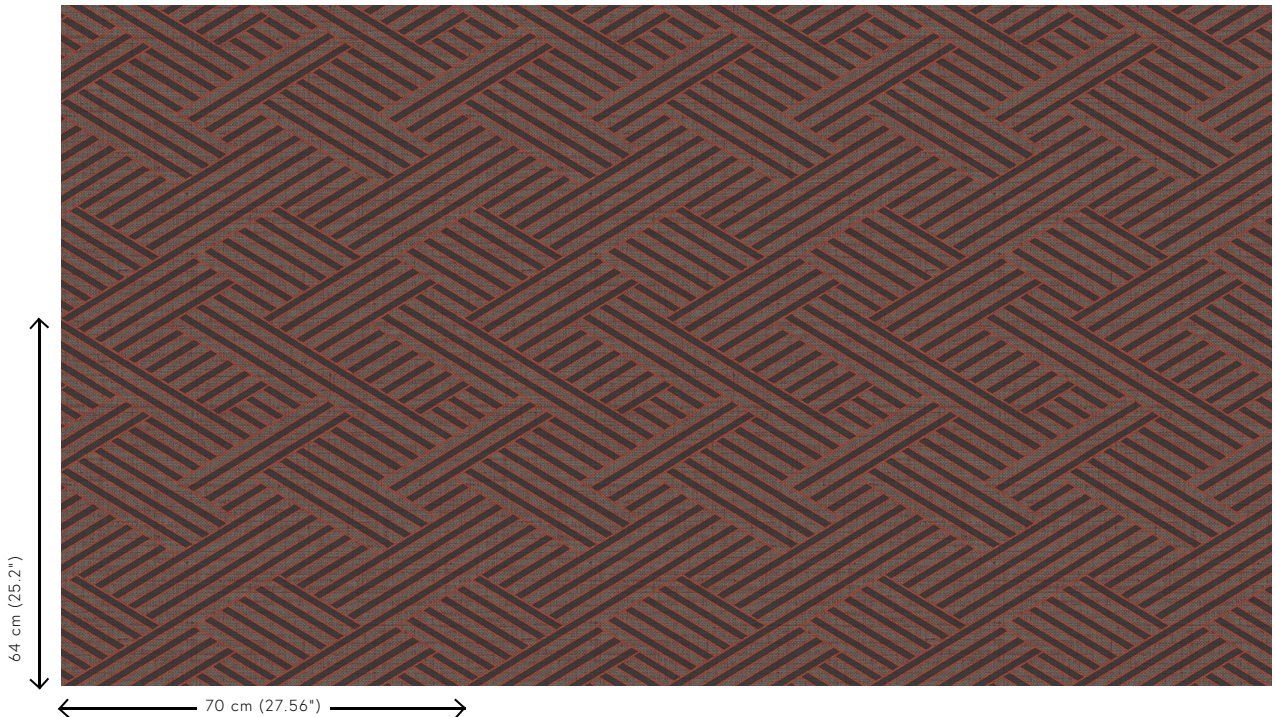

Technical specifications

Reference	<u>27034</u>
Product category	Refined
Composition	Vinyl wallpaper on non-woven backing
Description	Wallpaper with a woven grass structure
Dimensions	Rolls of 10.05 m x 0.70 m = 7 m ² (11 yds x 27.56" = 75 sq. ft.)
Pattern repeat	Straight match 64 cm (25.20")
Adhesive	Arte Clearpro or a good quality dispersion adhesive
How to paste	Paste the wall
Light resistance	Good lightfastness
How to remove	Strippable
Fire retardant EU	B-s2, d0
Fire retardant US	Class A
Maintenance	Extra-washable

Colourways (4)

27030

27031

27033

27034

View

More info? [Click here](#)

Order samples, calculate quantities, view instructional videos, download technical information and more:
www.arte-international.com