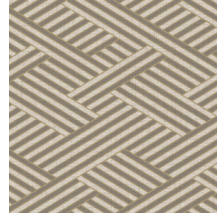

MODULO

Collection Figura

Story behind the collection

Figura can rightly be called an eclectic mix. Whether it's spheres, stripes, checks or flowers, Figura has it all. Various past influences are to be found back in the collection, such as patterns from the 70s, alongside nods to on-trend colours and exoticism. The collection is ideal for design enthusiasts who embrace the chance to broaden their horizons and who dare to mix it up.

Technical specifications

Reference	<u>27034</u>
Product category	Refined
Composition	Vinyl wallpaper on non-woven backing
Description	Wallpaper with a woven grass structure
Dimensions	Rolls of 10.05 m x 0.70 m = 7 m ² (11 yds x 27.56" = 75 sq. ft.)
Pattern repeat	Straight match 64 cm (25.20")
Adhesive	Arte Clearpro or a good quality dispersion adhesive
How to paste	Paste the wall
Light resistance	Good lightfastness
How to remove	Strippable
Fire retardant EU	B-s2, d0
Fire retardant US	Class A
Maintenance	Extra-washable

Colourways (4)

27030

27031

27033

27034

View

More info? [Click here](#)

Order samples, calculate quantities, view instructional videos, download technical information and more:
www.arte-international.com