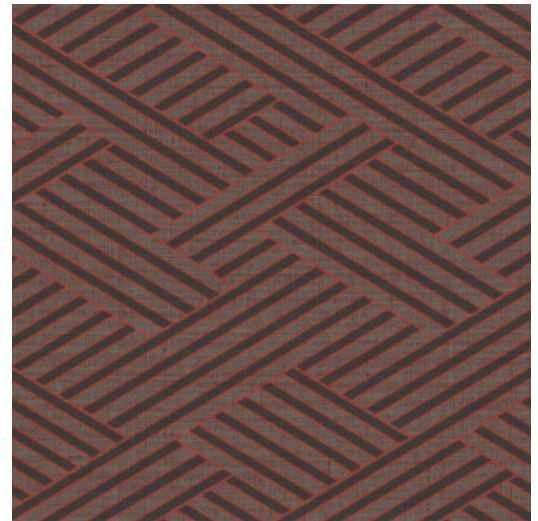

MODULO

Collection Figura

Story behind the collection

Figura can rightly be called an eclectic mix. Whether it's spheres, stripes, checks or flowers, Figura has it all. Various past influences are to be found back in the collection, such as patterns from the 70s, alongside nods to on-trend colours and exoticism. The collection is ideal for design enthusiasts who embrace the chance to broaden their horizons and who dare to mix it up.

Technical specifications

Reference	<u>27034</u>
Product category	Refined
Composition	Vinyl wallpaper on non-woven backing
Description	Wallpaper with a woven grass structure
Dimensions	Rolls of 10.05 m x 0.70 m = 7 m ² (11 yds x 27.56" = 75 sq. ft.)
Pattern repeat	Straight match 64 cm (25.20")
Adhesive	Arte Clearpro or a good quality dispersion adhesive
How to paste	Paste the wall
Light resistance	Good lightfastness
How to remove	Strippable
Fire retardant EU	B-s2, d0
Fire retardant US	Class A
Maintenance	Extra-washable