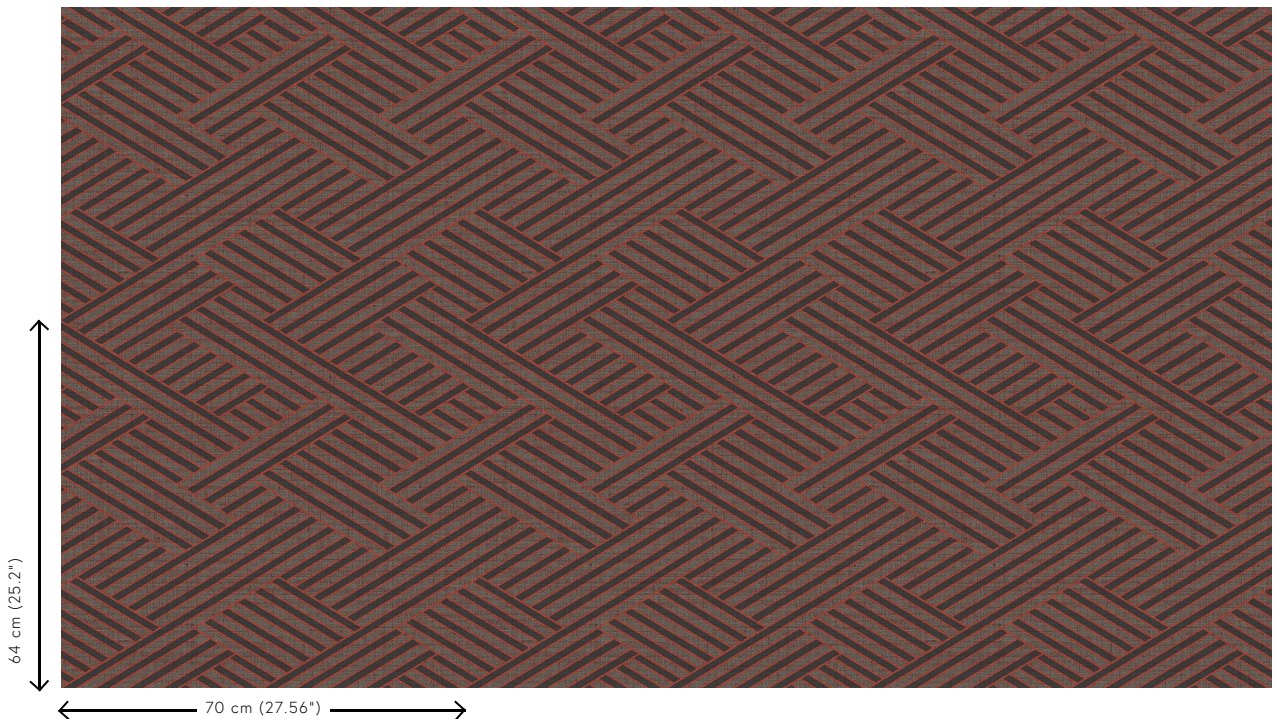

Technical specifications

Reference	<u>27034</u>
Product category	Refined
Composition	Vinyl wallpaper on non-woven backing
Description	Wallpaper with a woven grass structure
Dimensions	Rolls of 10.05 m x 0.70 m = 7 m ² (11 yds x 27.56" = 75 sq. ft.)
Pattern repeat	Straight match 64 cm (25.20")
Adhesive	Arte Clearpro or a good quality dispersion adhesive
How to paste	Paste the wall
Light resistance	Good lightfastness
How to remove	Strippable
Fire retardant EU	B-s2, d0
Fire retardant US	Class A
Maintenance	Extra-washable

Colourways (4)

27030

27031

27033

27034

View

More info? [Click here](#)

Order samples, calculate quantities, view instructional videos, download technical information and more:
www.arte-international.com