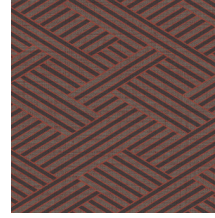

Technical specifications

Reference	<u>27034</u>
Product category	Refined
Composition	Vinyl wallpaper on non-woven backing
Description	Wallpaper with a woven grass structure
Dimensions	Rolls of 10.05 m x 0.70 m = 7 m ² (11 yds x 27.56" = 75 sq. ft.)
Pattern repeat	Straight match 64 cm (25.20")
Adhesive	Arte Clearpro or a good quality dispersion adhesive
How to paste	Paste the wall
Light resistance	Good lightfastness
How to remove	Strippable
Fire retardant EU	B-s2, d0
Fire retardant US	Class A
Maintenance	Extra-washable

Colourways (4)

27030

27031

27033

27034

View

More info? [Click here](#)

Order samples, calculate quantities, view instructional videos, download technical information and more:
www.arte-international.com