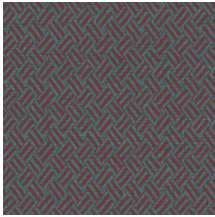

MODUM

Collection Figura

Story behind the collection

Figura can rightly be called an eclectic mix. Whether it's spheres, stripes, checks or flowers, Figura has it all. Various past influences are to be found back in the collection, such as patterns from the 70s, alongside nods to on-trend colours and exoticism. The collection is ideal for design enthusiasts who embrace the chance to broaden their horizons and who dare to mix it up.

Technical specifications

Reference	<u>27040</u>
Product category	Refined
Composition	Vinyl wallpaper on non-woven backing
Description	Wallpaper with a woven grass structure
Dimensions	Rolls of 10.05 m x 0.70 m = 7 m ² (11 yds x 27.56" = 75 sq. ft.)
Pattern repeat	Straight match 64 cm (25.20")
Adhesive	Arte Clearpro or a good quality dispersion adhesive
How to paste	Paste the wall
Light resistance	Good lightfastness
How to remove	Strippable
Fire retardant EU	B-s2, d0
Fire retardant US	Class A
Maintenance	Extra-washable

Colourways (6)

27040

27041

27042

27043

27044

27045

View