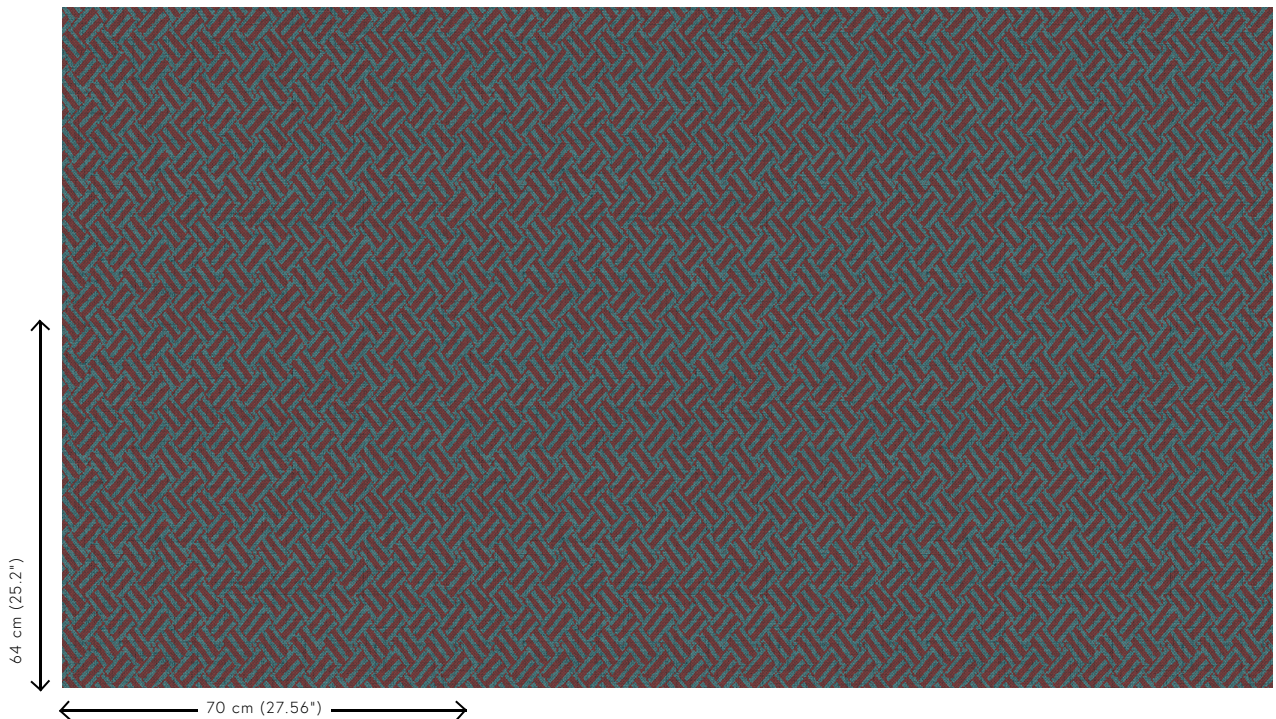

Technical specifications

Reference	<u>27040</u>
Product category	Refined
Composition	Vinyl wallpaper on non-woven backing
Description	Wallpaper with a woven grass structure
Dimensions	Rolls of 10.05 m x 0.70 m = 7 m ² (11 yds x 27.56" = 75 sq. ft.)
Pattern repeat	Straight match 64 cm (25.20")
Adhesive	Arte Clearpro or a good quality dispersion adhesive
How to paste	Paste the wall
Light resistance	Good lightfastness
How to remove	Strippable
Fire retardant EU	B-s2, d0
Fire retardant US	Class A
Maintenance	Extra-washable

Colourways (6)

27040

27041

27042

27043

27044

27045

View