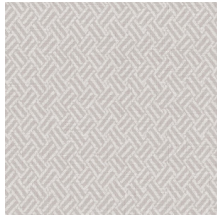

Technical specifications

Reference	<u>27040</u>
Product category	Refined
Composition	Vinyl wallpaper on non-woven backing
Description	Wallpaper with a woven grass structure
Dimensions	Rolls of 10.05 m x 0.70 m = 7 m ² (11 yds x 27.56" = 75 sq. ft.)
Pattern repeat	Straight match 64 cm (25.20")
Adhesive	Arte Clearpro or a good quality dispersion adhesive
How to paste	Paste the wall
Light resistance	Good lightfastness
How to remove	Strippable
Fire retardant EU	B-s2, d0
Fire retardant US	Class A
Maintenance	Extra-washable

Colourways (6)

27040

27041

27042

27043

27044

27045

View