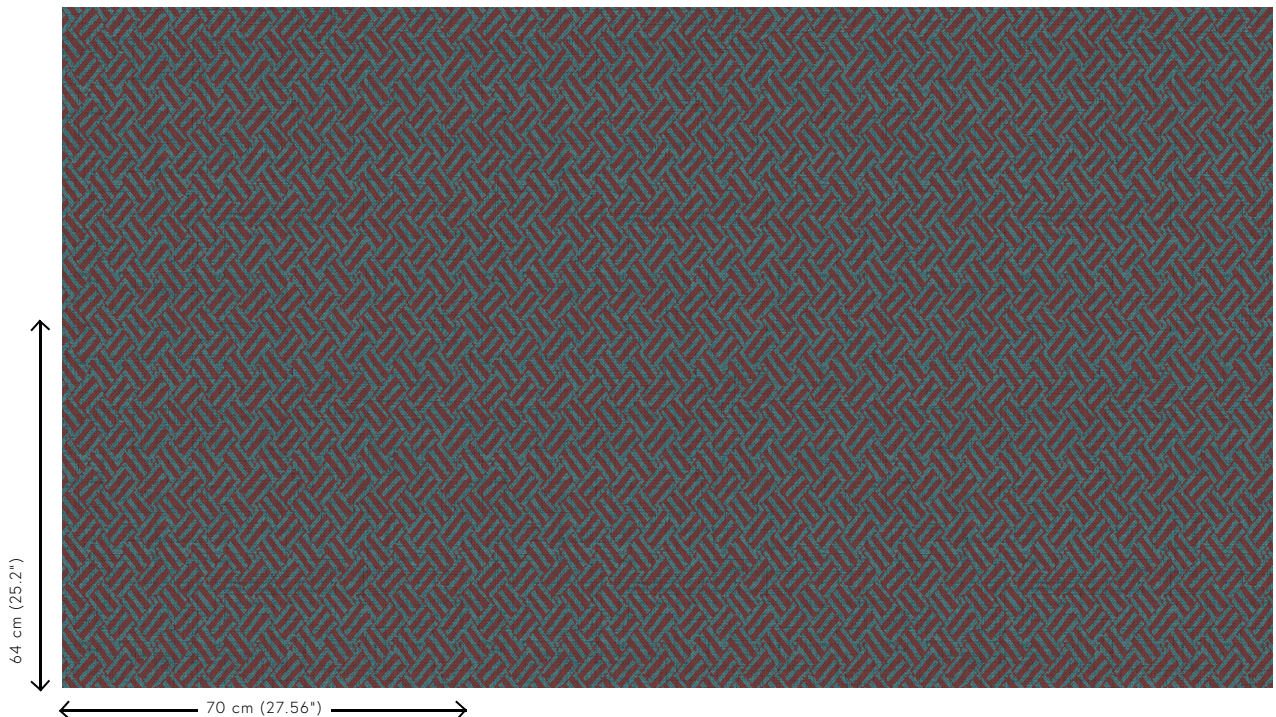

Technical specifications

Reference	<u>27040</u>
Product category	Refined
Composition	Vinyl wallpaper on non-woven backing
Description	Wallpaper with a woven grass structure
Dimensions	Rolls of 10.05 m x 0.70 m = 7 m ² (11 yds x 27.56" = 75 sq. ft.)
Pattern repeat	Straight match 64 cm (25.20")
Adhesive	Arte Clearpro or a good quality dispersion adhesive
How to paste	Paste the wall
Light resistance	Good lightfastness
How to remove	Strippable
Fire retardant EU	B-s2, d0
Fire retardant US	Class A
Maintenance	Extra-washable

Colourways (6)

27040

27041

27042

27043

27044

27045

View