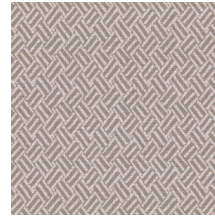

Technical specifications

Reference	<u>27040</u>
Product category	Refined
Composition	Vinyl wallpaper on non-woven backing
Description	Wallpaper with a woven grass structure
Dimensions	Rolls of 10.05 m x 0.70 m = 7 m ² (11 yds x 27.56" = 75 sq. ft.)
Pattern repeat	Straight match 64 cm (25.20")
Adhesive	Arte Clearpro or a good quality dispersion adhesive
How to paste	Paste the wall
Light resistance	Good lightfastness
How to remove	Strippable
Fire retardant EU	B-s2, d0
Fire retardant US	Class A
Maintenance	Extra-washable

Colourways (6)

27040

27041

27042

27043

27044

27045

View