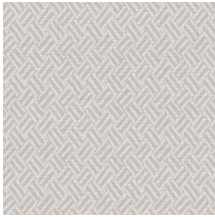

Technical specifications

Reference	<u>27040</u>
Product category	Refined
Composition	Vinyl wallpaper on non-woven backing
Description	Wallpaper with a woven grass structure
Dimensions	Rolls of 10.05 m x 0.70 m = 7 m ² (11 yds x 27.56" = 75 sq. ft.)
Pattern repeat	Straight match 64 cm (25.20")
Adhesive	Arte Clearpro or a good quality dispersion adhesive
How to paste	Paste the wall
Light resistance	Good lightfastness
How to remove	Strippable
Fire retardant EU	B-s2, d0
Fire retardant US	Class A
Maintenance	Extra-washable

Colourways (6)

27040

27041

27042

27043

27044

27045

View