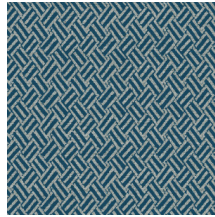

Technical specifications

Reference	<u>27040</u>
Product category	Refined
Composition	Vinyl wallpaper on non-woven backing
Description	Wallpaper with a woven grass structure
Dimensions	Rolls of 10.05 m x 0.70 m = 7 m ² (11 yds x 27.56" = 75 sq. ft.)
Pattern repeat	Straight match 64 cm (25.20")
Adhesive	Arte Clearpro or a good quality dispersion adhesive
How to paste	Paste the wall
Light resistance	Good lightfastness
How to remove	Strippable
Fire retardant EU	B-s2, d0
Fire retardant US	Class A
Maintenance	Extra-washable

Colourways (6)

27040

27041

27042

27043

27044

27045

View