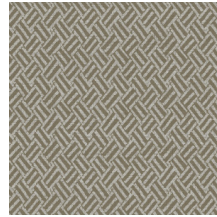

MODUM

Collection Figura

Story behind the collection

Figura can rightly be called an eclectic mix. Whether it's spheres, stripes, checks or flowers, Figura has it all. Various past influences are to be found back in the collection, such as patterns from the 70s, alongside nods to on-trend colours and exoticism. The collection is ideal for design enthusiasts who embrace the chance to broaden their horizons and who dare to mix it up.

Technical specifications

Reference	<u>27040</u>
Product category	Refined
Composition	Vinyl wallpaper on non-woven backing
Description	Wallpaper with a woven grass structure
Dimensions	Rolls of 10.05 m x 0.70 m = 7 m ² (11 yds x 27.56" = 75 sq. ft.)
Pattern repeat	Straight match 64 cm (25.20")
Adhesive	Arte Clearpro or a good quality dispersion adhesive
How to paste	Paste the wall
Light resistance	Good lightfastness
How to remove	Strippable
Fire retardant EU	B-s2, d0
Fire retardant US	Class A
Maintenance	Extra-washable

Colourways (6)

27040

27041

27042

27043

27044

27045

View