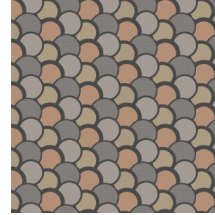

Technical specifications

Reference	<u>27050</u>
Product category	Refined
Composition	Wallpaper on non-woven backing
Description	A circled pattern that was given a unique touch using lacquer
Dimensions	Rolls of 8.50 m x 0.70 m = 6 m ² (9.30 yds x 27.56" = 64 sq. ft.)
Pattern repeat	Straight match 12.8 cm (5.04")
Adhesive	Arte Clearpro or a good quality dispersion adhesive
How to paste	Paste the wall
Light resistance	Good lightfastness
How to remove	Strippable
Fire retardant EU	B-s1, d0
Fire retardant US	Class A
Maintenance	Washable
IMO Certified	

0493/22

Colourways (4)

27050

27051

27052

27053

View

More info? [Click here](#)