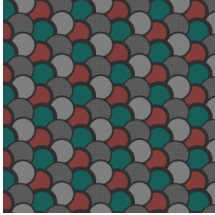

ARCUS

Collection Figura

Story behind the collection

Figura can rightly be called an eclectic mix. Whether it's spheres, stripes, checks or flowers, Figura has it all. Various past influences are to be found back in the collection, such as patterns from the 70s, alongside nods to on-trend colours and exoticism. The collection is ideal for design enthusiasts who embrace the chance to broaden their horizons and who dare to mix it up.

Technical specifications

Reference	<u>27050</u>
Product category	Refined
Composition	Wallpaper on non-woven backing
Description	A circled pattern that was given a unique touch using lacquer
Dimensions	Rolls of 8.50 m x 0.70 m = 6 m ² (9.30 yds x 27.56" = 64 sq. ft.)
Pattern repeat	Straight match 12.8 cm (5.04")
Adhesive	Arte Clearpro or a good quality dispersion adhesive
How to paste	Paste the wall
Light resistance	Good lightfastness
How to remove	Strippable
Fire retardant EU	B-s1, d0
Fire retardant US	Class A
Maintenance	Washable
IMO Certified	

0493/22

Colourways (4)

27050

27051

27052

27053

View

More info? [Click here](#)