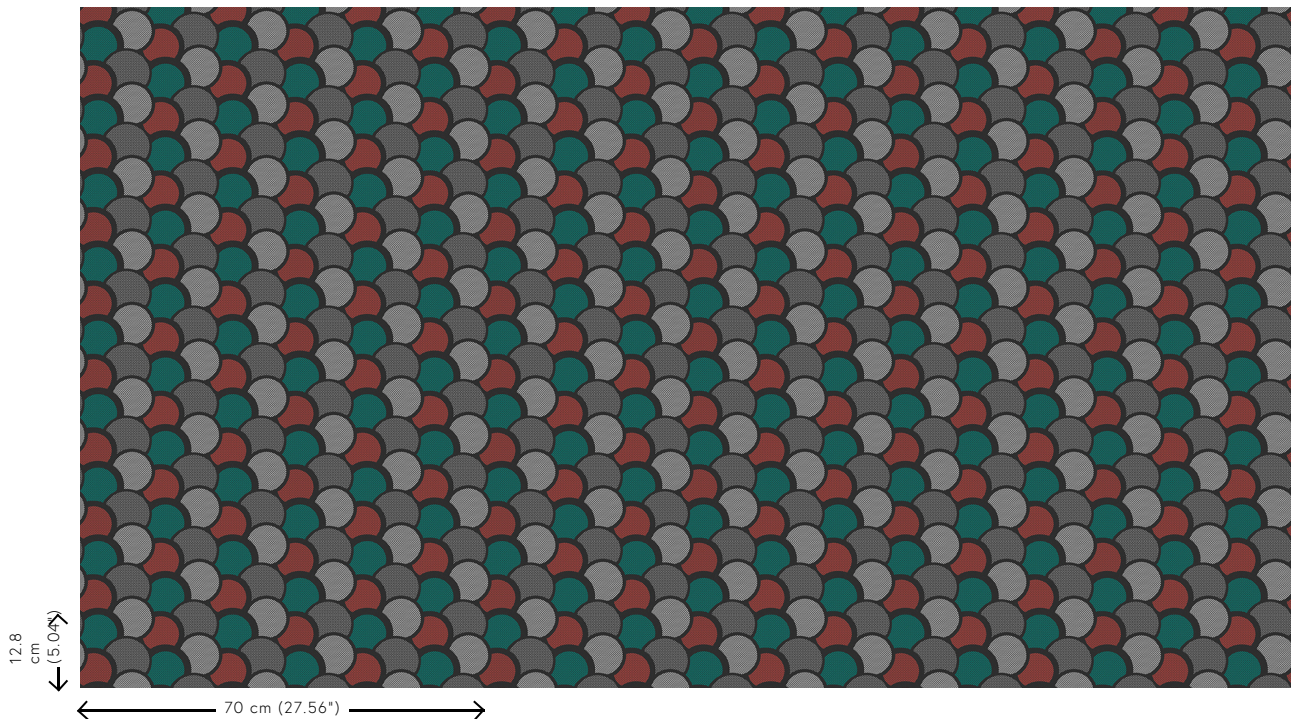

Technical specifications

Reference	<u>27050</u>
Product category	Refined
Composition	Wallpaper on non-woven backing
Description	A circled pattern that was given a unique touch using lacquer
Dimensions	Rolls of 8.50 m x 0.70 m = 6 m ² (9.30 yds x 27.56" = 64 sq. ft.)
Pattern repeat	Straight match 12.8 cm (5.04")
Adhesive	Arte Clearpro or a good quality dispersion adhesive
How to paste	Paste the wall
Light resistance	Good lightfastness
How to remove	Strippable
Fire retardant EU	B-s1, d0
Fire retardant US	Class A
Maintenance	Washable
IMO Certified	

0493/22

Colourways (4)

27050

27051

27052

27053

View

More info? [Click here](#)