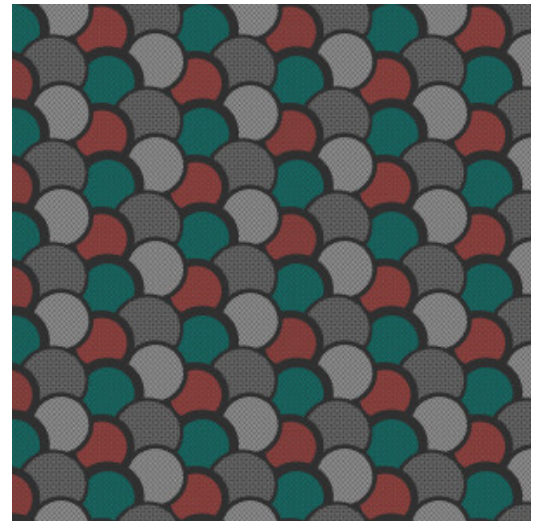

ARCUS

Collection Figura

Story behind the collection

Figura can rightly be called an eclectic mix. Whether it's spheres, stripes, checks or flowers, Figura has it all. Various past influences are to be found back in the collection, such as patterns from the 70s, alongside nods to on-trend colours and exoticism. The collection is ideal for design enthusiasts who embrace the chance to broaden their horizons and who dare to mix it up.

Technical specifications

Reference	<u>27050</u>
Product category	Refined
Composition	Wallpaper on non-woven backing
Description	A circled pattern that was given a unique touch using lacquer
Dimensions	Rolls of 8.50 m x 0.70 m = 6 m² (9.30 yds x 27.56" = 64 sq. ft.)
Pattern repeat	Straight match 12.8 cm (5.04")
Adhesive	Arte Clearpro or a good quality dispersion adhesive
How to paste	Paste the wall
Light resistance	Good lightfastness
How to remove	Strippable
Fire retardant EU	B-s1, d0
Fire retardant US	Class A
Maintenance	Washable
IMO Certified	

0493/22