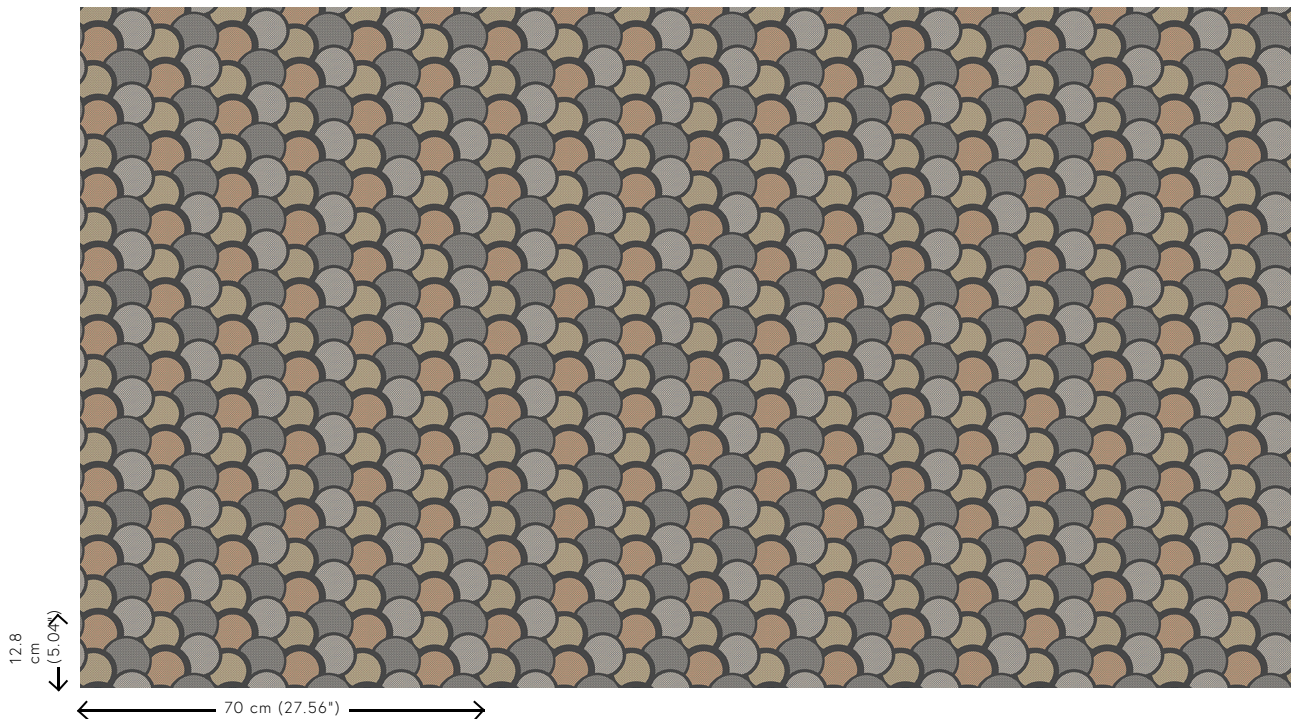

Technical specifications

| | |
|-------------------|---|
| Reference | <u>27053</u> |
| Product category | Refined |
| Composition | Wallpaper on non-woven backing |
| Description | A circled pattern that was given a unique touch using lacquer |
| Dimensions | Rolls of 8.50 m x 0.70 m = 6 m ² (9.30 yds x 27.56" = 64 sq. ft.) |
| Pattern repeat | Straight match 12.8 cm (5.04") |
| Adhesive | Arte Clearpro or a good quality dispersion adhesive |
| How to paste | Paste the wall |
| Light resistance | Good lightfastness |
| How to remove | Strippable |
| Fire retardant EU | B-s1, d0 |
| Fire retardant US | Class A |
| Maintenance | Washable |
| IMO Certified |  |

0493/22

Colourways (4)

27050

27051

27052

27053

View

More info? [Click here](#)