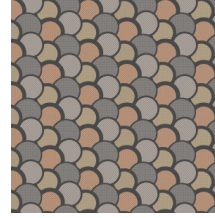

Technical specifications

Reference	<u>27053</u>
Product category	Refined
Composition	Wallpaper on non-woven backing
Description	A circled pattern that was given a unique touch using lacquer
Dimensions	Rolls of 8.50 m x 0.70 m = 6 m ² (9.30 yds x 27.56" = 64 sq. ft.)
Pattern repeat	Straight match 12.8 cm (5.04")
Adhesive	Arte Clearpro or a good quality dispersion adhesive
How to paste	Paste the wall
Light resistance	Good lightfastness
How to remove	Strippable
Fire retardant EU	B-s1, d0
Fire retardant US	Class A
Maintenance	Washable
IMO Certified	

0493/22

Colourways (4)

27050

27051

27052

27053

View

More info? [Click here](#)