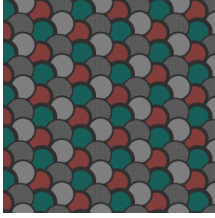

ARCUS

Collection Figura

Story behind the collection

Figura can rightly be called an eclectic mix. Whether it's spheres, stripes, checks or flowers, Figura has it all. Various past influences are to be found back in the collection, such as patterns from the 70s, alongside nods to on-trend colours and exoticism. The collection is ideal for design enthusiasts who embrace the chance to broaden their horizons and who dare to mix it up.

Technical specifications

| | |
|-------------------|---|
| Reference | <u>27053</u> |
| Product category | Refined |
| Composition | Wallpaper on non-woven backing |
| Description | A circled pattern that was given a unique touch using lacquer |
| Dimensions | Rolls of 8.50 m x 0.70 m = 6 m ² (9.30 yds x 27.56" = 64 sq. ft.) |
| Pattern repeat | Straight match 12.8 cm (5.04") |
| Adhesive | Arte Clearpro or a good quality dispersion adhesive |
| How to paste | Paste the wall |
| Light resistance | Good lightfastness |
| How to remove | Strippable |
| Fire retardant EU | B-s1, d0 |
| Fire retardant US | Class A |
| Maintenance | Washable |
| IMO Certified |  |

0493/22

Colourways (4)

27050

27051

27052

27053

View

More info? [Click here](#)