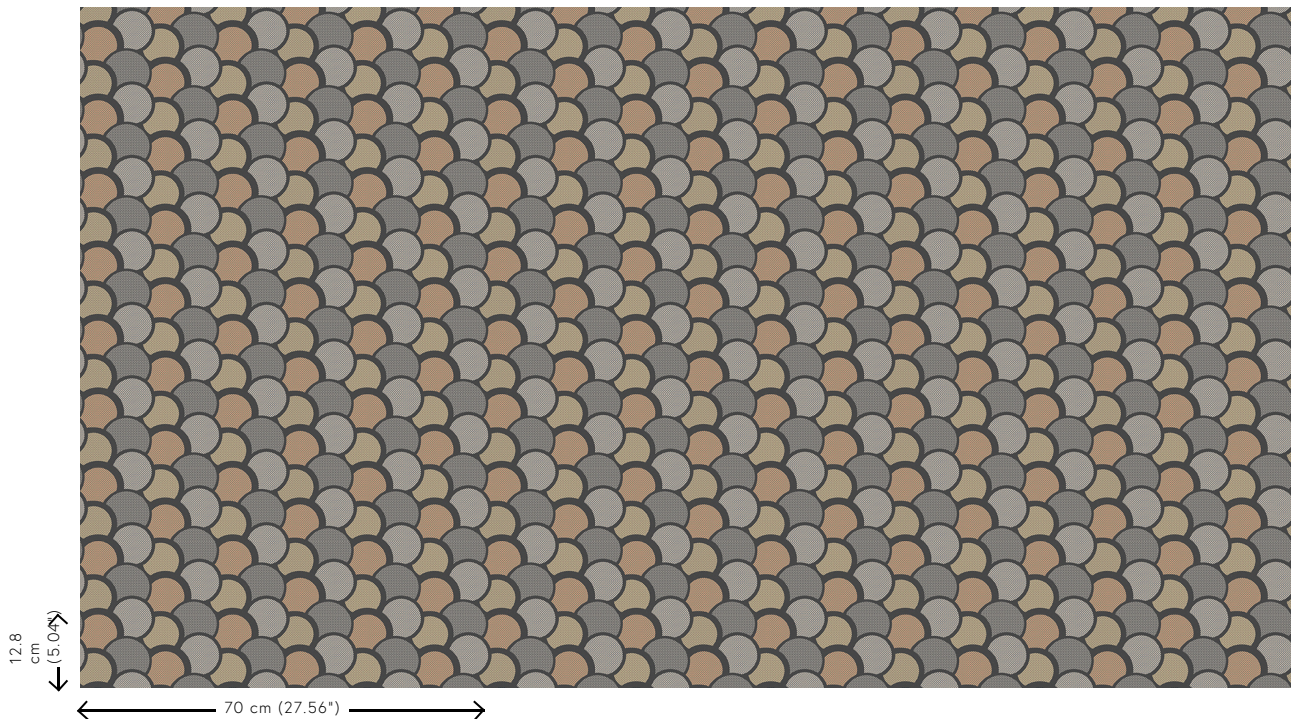

Technical specifications

Reference	<u>27053</u>
Product category	Refined
Composition	Wallpaper on non-woven backing
Description	A circled pattern that was given a unique touch using lacquer
Dimensions	Rolls of 8.50 m x 0.70 m = 6 m ² (9.30 yds x 27.56" = 64 sq. ft.)
Pattern repeat	Straight match 12.8 cm (5.04")
Adhesive	Arte Clearpro or a good quality dispersion adhesive
How to paste	Paste the wall
Light resistance	Good lightfastness
How to remove	Strippable
Fire retardant EU	B-s1, d0
Fire retardant US	Class A
Maintenance	Washable
IMO Certified	

0493/22

Colourways (4)

27050

27051

27052

27053

View

More info? [Click here](#)