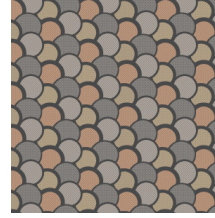

Technical specifications

| | |
|-------------------|---|
| Reference | <u>27053</u> |
| Product category | Refined |
| Composition | Wallpaper on non-woven backing |
| Description | A circled pattern that was given a unique touch using lacquer |
| Dimensions | Rolls of 8.50 m x 0.70 m = 6 m ² (9.30 yds x 27.56" = 64 sq. ft.) |
| Pattern repeat | Straight match 12.8 cm (5.04") |
| Adhesive | Arte Clearpro or a good quality dispersion adhesive |
| How to paste | Paste the wall |
| Light resistance | Good lightfastness |
| How to remove | Strippable |
| Fire retardant EU | B-s1, d0 |
| Fire retardant US | Class A |
| Maintenance | Washable |
| IMO Certified |  |

0493/22

Colourways (4)

27050

27051

27052

27053

View

More info? [Click here](#)