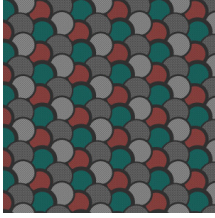

ARCUS

Collection Figura

Story behind the collection

Figura can rightly be called an eclectic mix. Whether it's spheres, stripes, checks or flowers, Figura has it all. Various past influences are to be found back in the collection, such as patterns from the 70s, alongside nods to on-trend colours and exoticism. The collection is ideal for design enthusiasts who embrace the chance to broaden their horizons and who dare to mix it up.

Technical specifications

Reference	<u>27053</u>
Product category	Refined
Composition	Wallpaper on non-woven backing
Description	A circled pattern that was given a unique touch using lacquer
Dimensions	Rolls of 8.50 m x 0.70 m = 6 m ² (9.30 yds x 27.56" = 64 sq. ft.)
Pattern repeat	Straight match 12.8 cm (5.04")
Adhesive	Arte Clearpro or a good quality dispersion adhesive
How to paste	Paste the wall
Light resistance	Good lightfastness
How to remove	Strippable
Fire retardant EU	B-s1, d0
Fire retardant US	Class A
Maintenance	Washable
IMO Certified	

0493/22

Colourways (4)

27050

27051

27052

27053

View

More info? [Click here](#)