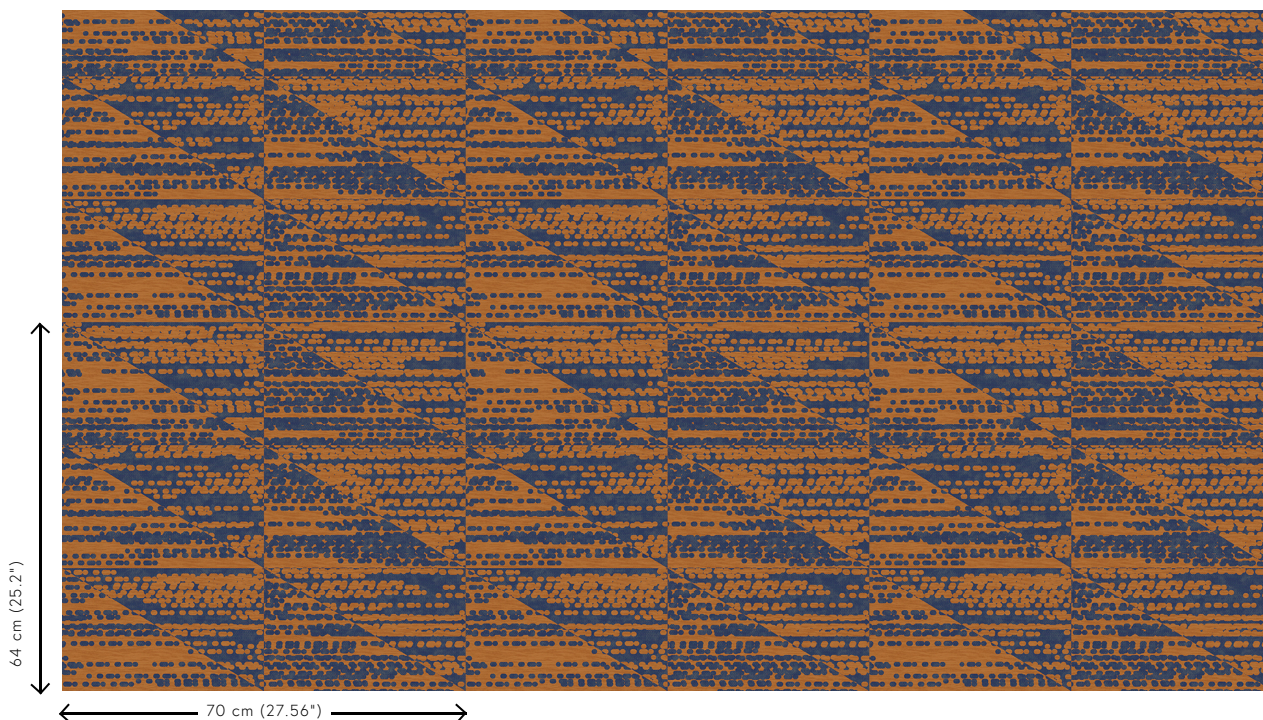

FORMA

Collection Figura

Story behind the collection

Figura can rightly be called an eclectic mix. Whether it's spheres, stripes, checks or flowers, Figura has it all. Various past influences are to be found back in the collection, such as patterns from the 70s, alongside nods to on-trend colours and exoticism. The collection is ideal for design enthusiasts who embrace the chance to broaden their horizons and who dare to mix it up.

Technical specifications

Reference	<u>27060</u>
Product category	Refined
Composition	Wallpaper on non-woven backing
Dimensions	Rolls of 8.50 m x 0.70 m = 6 m ² (9.30 yds x 27.56" = 64 sq. ft.)
Pattern repeat	Straight match 64 cm (25.20")
Adhesive	Arte Clearpro or a good quality dispersion adhesive
How to paste	Paste the wall
Light resistance	Good lightfastness
How to remove	Strippable
Fire retardant EU	B-s1, d0
Fire retardant US	Class A
Maintenance	Washable
IMO Certified	

0493/22

Colourways (4)

27060

27061

27062

27063

View

More info? [Click here](#)