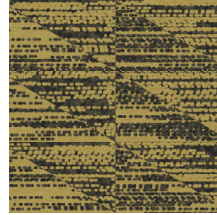

FORMA

Collection Figura

Story behind the collection

Figura can rightly be called an eclectic mix. Whether it's spheres, stripes, checks or flowers, Figura has it all. Various past influences are to be found back in the collection, such as patterns from the 70s, alongside nods to on-trend colours and exoticism. The collection is ideal for design enthusiasts who embrace the chance to broaden their horizons and who dare to mix it up.

Technical specifications

Reference	<u>27060</u>
Product category	Refined
Composition	Wallpaper on non-woven backing
Dimensions	Rolls of 8.50 m x 0.70 m = 6 m ² (9.30 yds x 27.56" = 64 sq. ft.)
Pattern repeat	Straight match 64 cm (25.20")
Adhesive	Arte Clearpro or a good quality dispersion adhesive
How to paste	Paste the wall
Light resistance	Good lightfastness
How to remove	Strippable
Fire retardant EU	B-s1, d0
Fire retardant US	Class A
Maintenance	Washable
IMO Certified	

0493/22

Colourways (4)

27060

27061

27062

27063

View

More info? [Click here](#)