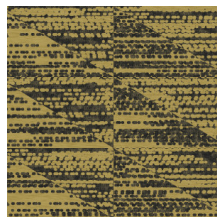

FORMA

Collection Figura

Story behind the collection

Figura can rightly be called an eclectic mix. Whether it's spheres, stripes, checks or flowers, Figura has it all. Various past influences are to be found back in the collection, such as patterns from the 70s, alongside nods to on-trend colours and exoticism. The collection is ideal for design enthusiasts who embrace the chance to broaden their horizons and who dare to mix it up.

Technical specifications

Reference	<u>27060</u>
Product category	Refined
Composition	Wallpaper on non-woven backing
Dimensions	Rolls of 8.50 m x 0.70 m = 6 m ² (9.30 yds x 27.56" = 64 sq. ft.)
Pattern repeat	Straight match 64 cm (25.20")
Adhesive	Arte Clearpro or a good quality dispersion adhesive
How to paste	Paste the wall
Light resistance	Good lightfastness
How to remove	Strippable
Fire retardant EU	B-s1, d0
Fire retardant US	Class A
Maintenance	Washable
IMO Certified	

0493/22

Colourways (4)

27060

27061

27062

27063

View

More info? [Click here](#)