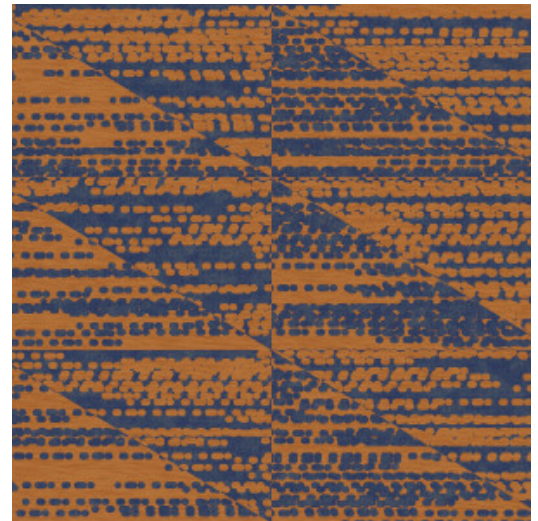

FORMA

Collection Figura

Story behind the collection

Figura can rightly be called an eclectic mix. Whether it's spheres, stripes, checks or flowers, Figura has it all. Various past influences are to be found back in the collection, such as patterns from the 70s, alongside nods to on-trend colours and exoticism. The collection is ideal for design enthusiasts who embrace the chance to broaden their horizons and who dare to mix it up.

Technical specifications

Reference	<u>27060</u>
Product category	Refined
Composition	Wallpaper on non-woven backing
Dimensions	Rolls of 8.50 m x 0.70 m = 6 m ² (9.30 yds x 27.56" = 64 sq. ft.)
Pattern repeat	Straight match 64 cm (25.20")
Adhesive	Arte Clearpro or a good quality dispersion adhesive
How to paste	Paste the wall
Light resistance	Good lightfastness
How to remove	Strippable
Fire retardant EU	B-s1, d0
Fire retardant US	Class A
Maintenance	Washable
IMO Certified	

0493/22

Colourways (4)

27060

27061

27062

27063

View

More info? [Click here](#)