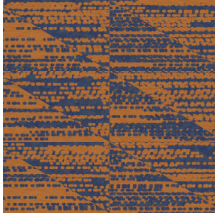

FORMA

Collection Figura

Story behind the collection

Figura can rightly be called an eclectic mix. Whether it's spheres, stripes, checks or flowers, Figura has it all. Various past influences are to be found back in the collection, such as patterns from the 70s, alongside nods to on-trend colours and exoticism. The collection is ideal for design enthusiasts who embrace the chance to broaden their horizons and who dare to mix it up.

Technical specifications

Reference	<u>27060</u>
Product category	Refined
Composition	Wallpaper on non-woven backing
Dimensions	Rolls of 8.50 m x 0.70 m = 6 m ² (9.30 yds x 27.56" = 64 sq. ft.)
Pattern repeat	Straight match 64 cm (25.20")
Adhesive	Arte Clearpro or a good quality dispersion adhesive
How to paste	Paste the wall
Light resistance	Good lightfastness
How to remove	Strippable
Fire retardant EU	B-s1, d0
Fire retardant US	Class A
Maintenance	Washable
IMO Certified	

0493/22

Colourways (4)

27060

27061

27062

27063

View

More info? [Click here](#)