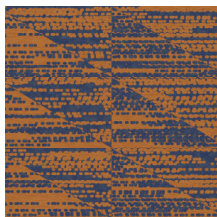

FORMA

Collection Figura

Story behind the collection

Figura can rightly be called an eclectic mix. Whether it's spheres, stripes, checks or flowers, Figura has it all. Various past influences are to be found back in the collection, such as patterns from the 70s, alongside nods to on-trend colours and exoticism. The collection is ideal for design enthusiasts who embrace the chance to broaden their horizons and who dare to mix it up.

Technical specifications

Reference	<u>27060</u>
Product category	Refined
Composition	Wallpaper on non-woven backing
Dimensions	Rolls of 8.50 m x 0.70 m = 6 m ² (9.30 yds x 27.56" = 64 sq. ft.)
Pattern repeat	Straight match 64 cm (25.20")
Adhesive	Arte Clearpro or a good quality dispersion adhesive
How to paste	Paste the wall
Light resistance	Good lightfastness
How to remove	Strippable
Fire retardant EU	B-s1, d0
Fire retardant US	Class A
Maintenance	Washable
IMO Certified	

0493/22

Colourways (4)

27060

27061

27062

27063

View

More info? [Click here](#)