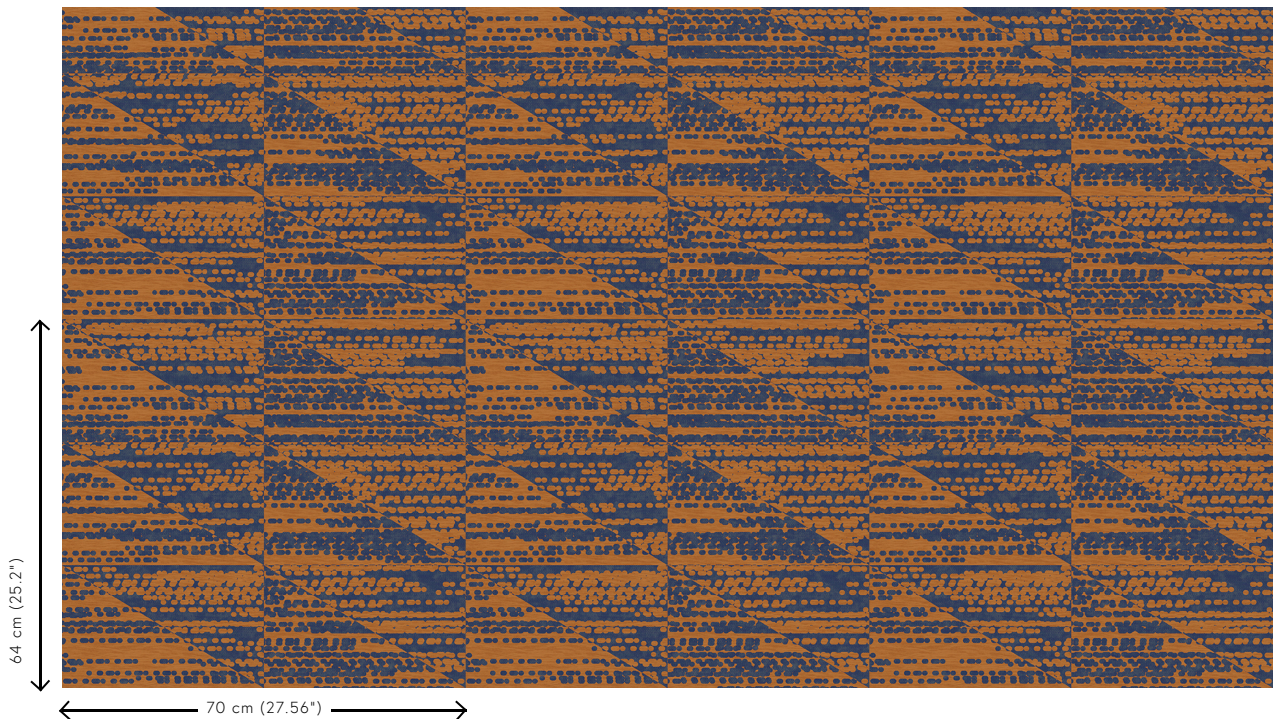

FORMA

Collection Figura

Story behind the collection

Figura can rightly be called an eclectic mix. Whether it's spheres, stripes, checks or flowers, Figura has it all. Various past influences are to be found back in the collection, such as patterns from the 70s, alongside nods to on-trend colours and exoticism. The collection is ideal for design enthusiasts who embrace the chance to broaden their horizons and who dare to mix it up.

Technical specifications

Reference	<u>27060</u>
Product category	Refined
Composition	Wallpaper on non-woven backing
Dimensions	Rolls of 8.50 m x 0.70 m = 6 m ² (9.30 yds x 27.56" = 64 sq. ft.)
Pattern repeat	Straight match 64 cm (25.20")
Adhesive	Arte Clearpro or a good quality dispersion adhesive
How to paste	Paste the wall
Light resistance	Good lightfastness
How to remove	Strippable
Fire retardant EU	B-s1, d0
Fire retardant US	Class A
Maintenance	Washable
IMO Certified	

0493/22

Colourways (4)

27060

27061

27062

27063

View

More info? [Click here](#)