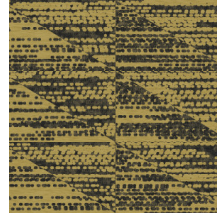

FORMA

Collection Figura

Story behind the collection

Figura can rightly be called an eclectic mix. Whether it's spheres, stripes, checks or flowers, Figura has it all. Various past influences are to be found back in the collection, such as patterns from the 70s, alongside nods to on-trend colours and exoticism. The collection is ideal for design enthusiasts who embrace the chance to broaden their horizons and who dare to mix it up.

Technical specifications

Reference	<u>27061</u>
Product category	Refined
Composition	Wallpaper on non-woven backing
Dimensions	Rolls of 8.50 m x 0.70 m = 6 m ² (9.30 yds x 27.56" = 64 sq. ft.)
Pattern repeat	Straight match 64 cm (25.20")
Adhesive	Arte Clearpro or a good quality dispersion adhesive
How to paste	Paste the wall
Light resistance	Good lightfastness
How to remove	Strippable
Fire retardant EU	B-s1, d0
Fire retardant US	Class A
Maintenance	Washable
IMO Certified	

0493/22

Colourways (4)

27060

27061

27062

27063

View

More info? [Click here](#)