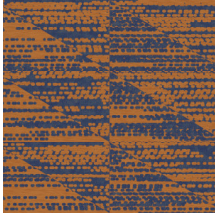

FORMA

Collection Figura

Story behind the collection

Figura can rightly be called an eclectic mix. Whether it's spheres, stripes, checks or flowers, Figura has it all. Various past influences are to be found back in the collection, such as patterns from the 70s, alongside nods to on-trend colours and exoticism. The collection is ideal for design enthusiasts who embrace the chance to broaden their horizons and who dare to mix it up.

Technical specifications

Reference	<u>27061</u>
Product category	Refined
Composition	Wallpaper on non-woven backing
Dimensions	Rolls of 8.50 m x 0.70 m = 6 m ² (9.30 yds x 27.56" = 64 sq. ft.)
Pattern repeat	Straight match 64 cm (25.20")
Adhesive	Arte Clearpro or a good quality dispersion adhesive
How to paste	Paste the wall
Light resistance	Good lightfastness
How to remove	Strippable
Fire retardant EU	B-s1, d0
Fire retardant US	Class A
Maintenance	Washable
IMO Certified	

0493/22

Colourways (4)

27060

27061

27062

27063

View

More info? [Click here](#)