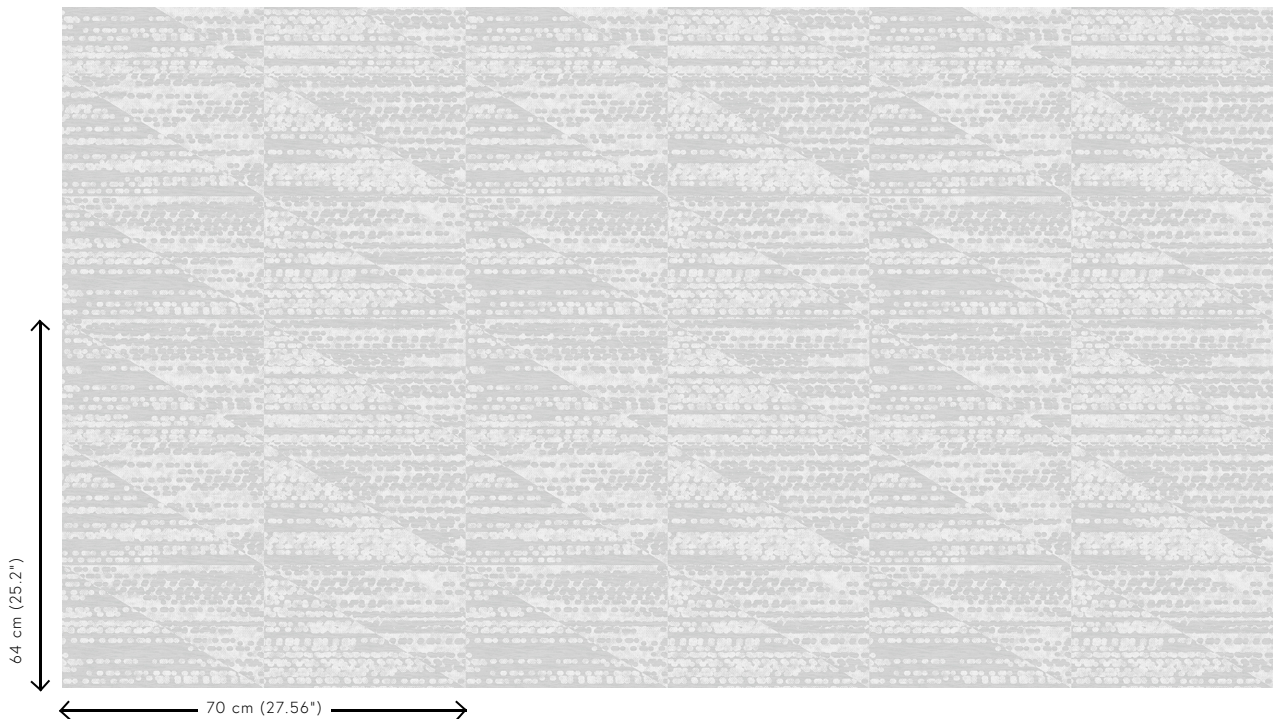

Technical specifications

Reference	<u>27061</u>
Product category	Refined
Composition	Wallpaper on non-woven backing
Dimensions	Rolls of 8.50 m x 0.70 m = 6 m ² (9.30 yds x 27.56" = 64 sq. ft.)
Pattern repeat	Straight match 64 cm (25.20")
Adhesive	Arte Clearpro or a good quality dispersion adhesive
How to paste	Paste the wall
Light resistance	Good lightfastness
How to remove	Strippable
Fire retardant EU	B-s1, d0
Fire retardant US	Class A
Maintenance	Washable
IMO Certified	

0493/22

Colourways (4)

27060

27061

27062

27063

View

More info? [Click here](#)