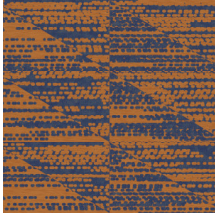

## Story behind the collection

Figura can rightly be called an eclectic mix. Whether it's spheres, stripes, checks or flowers, Figura has it all. Various past influences are to be found back in the collection, such as patterns from the 70s, alongside nods to on-trend colours and exoticism. The collection is ideal for design enthusiasts who embrace the chance to broaden their horizons and who dare to mix it up.

## Technical specifications

Reference	<u>27062</u>
Product category	Refined
Composition	Wallpaper on non-woven backing
Dimensions	Rolls of 8.50 m x 0.70 m = 6 m <sup>2</sup> (9.30 yds x 27.56" = 64 sq. ft.)
Pattern repeat	Straight match 64 cm (25.20")
Adhesive	Arte Clearpro or a good quality dispersion adhesive
How to paste	Paste the wall
Light resistance	Good lightfastness
How to remove	Strippable
Fire retardant EU	B-s1, d0
Fire retardant US	Class A
Maintenance	Washable
IMO Certified	

## Colourways (4)

27060

27061

27062

27063