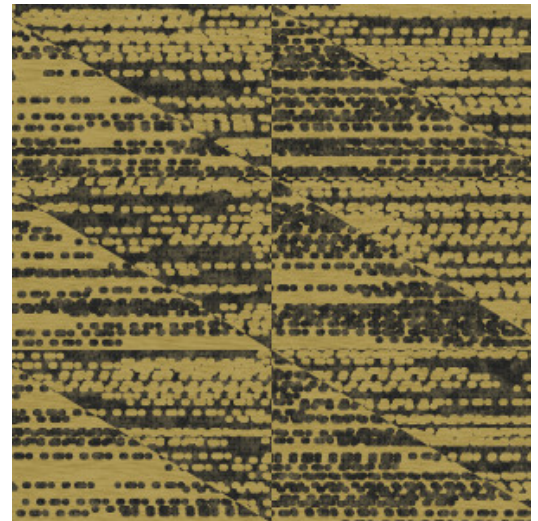

FORMA

Collection Figura

Story behind the collection

Figura can rightly be called an eclectic mix. Whether it's spheres, stripes, checks or flowers, Figura has it all. Various past influences are to be found back in the collection, such as patterns from the 70s, alongside nods to on-trend colours and exoticism. The collection is ideal for design enthusiasts who embrace the chance to broaden their horizons and who dare to mix it up.

Technical specifications

Reference	<u>27062</u>
Product category	Refined
Composition	Wallpaper on non-woven backing
Dimensions	Rolls of 8.50 m x 0.70 m = 6 m² (9.30 yds x 27.56" = 64 sq. ft.)
Pattern repeat	Straight match 64 cm (25.20")
Adhesive	Arte Clearpro or a good quality dispersion adhesive
How to paste	Paste the wall
Light resistance	Good lightfastness
How to remove	Strippable
Fire retardant EU	B-s1, d0
Fire retardant US	Class A
Maintenance	Washable
IMO Certified	

0493/22