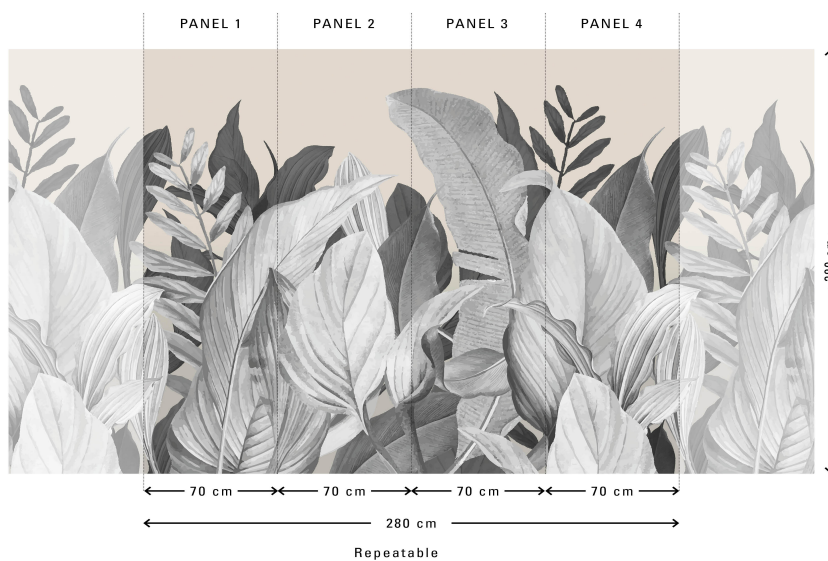

Panoramique Tropical Forest

Collection Caribbean

Technical specifications

Reference	<u>27200</u>
Composition	Wallpaper on non-woven backing
Dimensions	Panels of 280 cm x 270 cm (110.24" x 2.95 yds)
Remark	Repeatable
Adhesive	Arte Clearpro or a good quality dispersion adhesive
How to paste	Paste the wall
Light resistance	Good lightfastness
How to remove	Strippable
Maintenance	Washable

Colourways (3)

27200

27201

27202

View

Tropical Forest Ref. 27200

More info? [Click here](#)

Order samples, calculate quantities, view instructional videos, download technical information and more:
www.arte-international.com