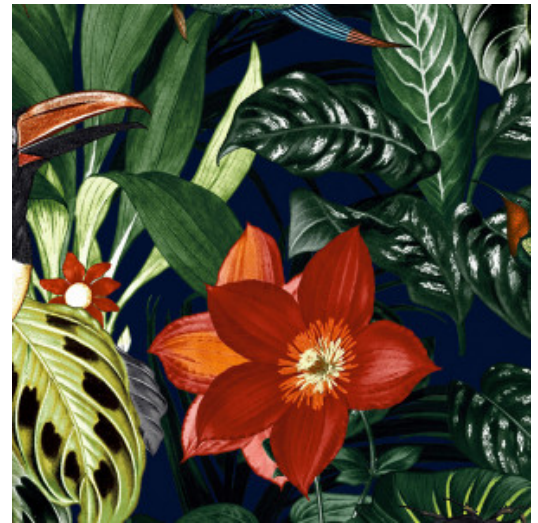

Palau

Collection Caribbean

Technical specifications

Reference	<u>27225</u>
Composition	Wallpaper on non-woven backing
Dimensions	Rolls of 8.50 m x 0.70 m (9.30 yds x 27.56")
Pattern repeat	Drop match 90/45 cm (35.43"/17.72")
Adhesive	Arte Clearpro or a good quality dispersion adhesive
How to paste	Paste the wall
Light resistance	Good lightfastness
How to remove	Strippable
Maintenance	Washable

Colourways (6)

27225

27226

27227

27228

27229

27230

More info? [Click here](#)