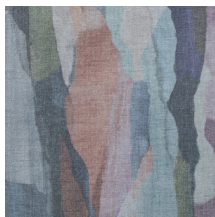

## Story behind the collection

A collection filled with bold prints, yet executed in subtle colours and a matte watercolour look to keep the overall effect balanced. The original patterns also feature a delightfully soft textile touch, making them easy to combine with beautiful fabrics or even rougher materials.

## Technical specifications

Reference	<u>27700</u>
Composition	Wallpaper on non-woven backing
Dimensions	Rolls of 10.05 m x 0.53 m (11 yds x 20.86")
Pattern repeat	Drop match 64/32 cm (25.20"/12.60")
Adhesive	Arte Clearpro or a good quality dispersion adhesive
How to paste	Paste the wall
Light resistance	Good lightfastness
How to remove	Strippable
Maintenance	Washable

### Colourways (3)

27700

27701

27702