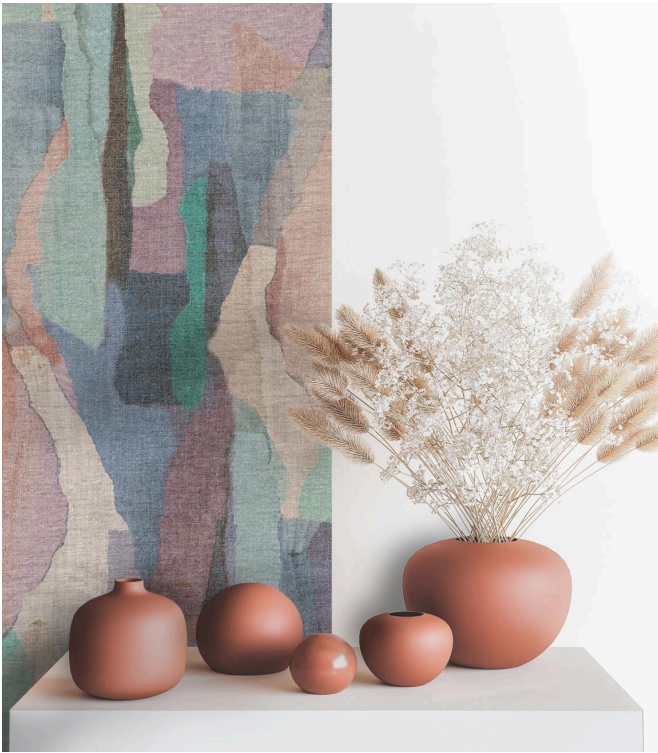

# Collage

Collection Aquarel

## Story behind the collection

A collection filled with bold prints, yet executed in subtle colours and a matte watercolour look to keep the overall effect balanced. The original patterns also feature a delightfully soft textile touch, making them easy to combine with beautiful fabrics or even rougher materials.

## Technical specifications

Reference	<u>27700</u>
Composition	Wallpaper on non-woven backing
Dimensions	Rolls of 10.05 m x 0.53 m (11 yds x 20.86")
Pattern repeat	Drop match 64/32 cm (25.20"/12.60")
Adhesive	Arte Clearpro or a good quality dispersion adhesive
How to paste	Paste the wall
Light resistance	Good lightfastness
How to remove	Strippable
Maintenance	Washable