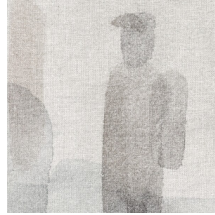

Colourways (2)

27710

27711

View

More info? [Click here](#)

Order samples, calculate quantities, view instructional videos, download technical information and more:
www.arte-international.com