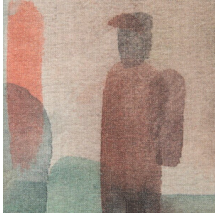

Colourways (2)

27710