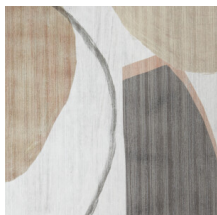

Colourways (2)

27720