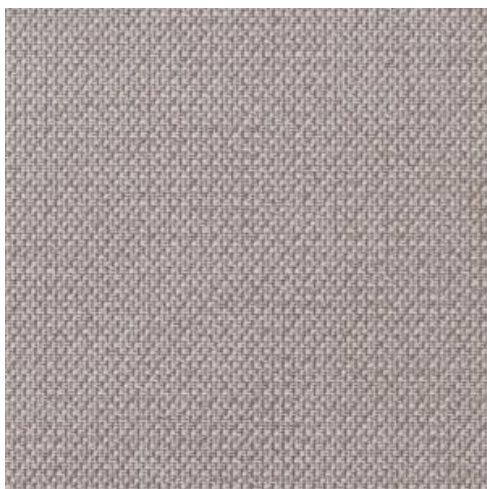

Colourways (4)

27740

27741

27742

27743

More info? [Click here](#)

Order samples, calculate quantities, view instructional videos, download technical information and more:
www.arte-international.com