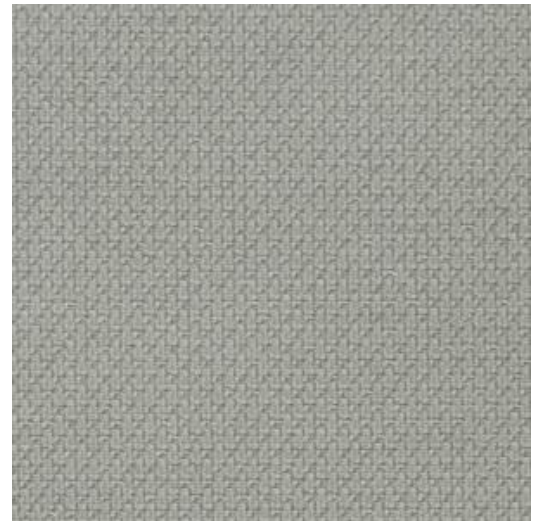

Fabric

Collection Aquarel

Story behind the collection

A collection filled with bold prints, yet executed in subtle colours and a matte watercolour look to keep the overall effect balanced. The original patterns also feature a delightfully soft textile touch, making them easy to combine with beautiful fabrics or even rougher materials.

Technical specifications

Reference	<u>27740</u>
Composition	Wallpaper on non-woven backing
Dimensions	Rolls of 10.05 m x 0.53 m (11 yds x 20.86")
Pattern repeat	Free match 0 cm (0.00")
Adhesive	Arte Clearpro or a good quality dispersion adhesive
How to paste	Paste the wall
Light resistance	Good lightfastness
How to remove	Strippable
Maintenance	Washable