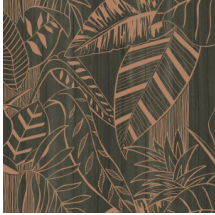

Colourways (3)

28010