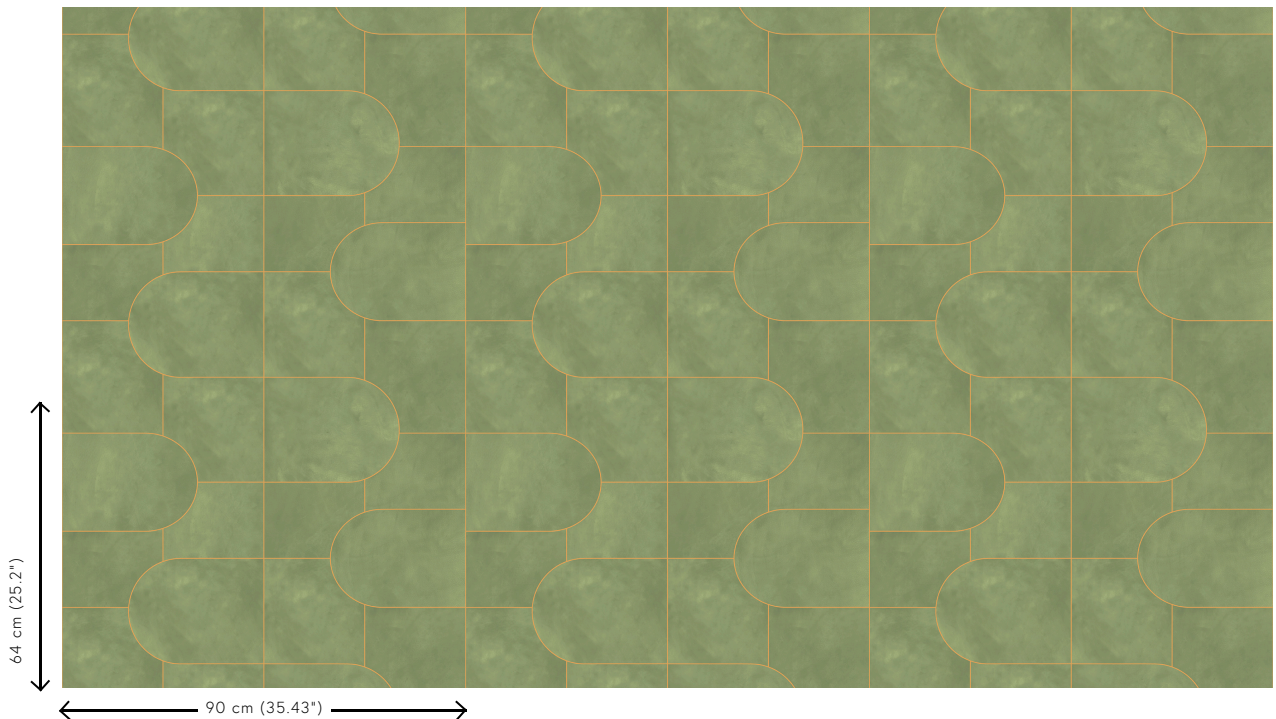

Colourways (6)

28040

28041

28042

28043

28044

28045

View

More info? [Click here](#)

Order samples, calculate quantities, view instructional videos, download technical information and more:
www.arte-international.com

ARTE®

wallcoverings for the ultimate in refinement