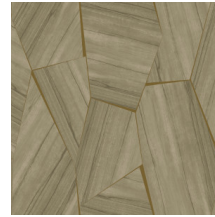

SECTION

Collection Wildwalk

Story behind the collection

Join the adventure and discover the looks of the most challenging natural materials.

Technical specifications

Reference	<u>28050</u>
Product category	Exquisite
Composition	Non-woven wallcovering
Description	A print of exotic walnut with pronounced veins, inlaid in irregular shapes on a precious metal film
Dimensions	Width 90 cm (35.43"), sold by the linear metre/yard
Pattern repeat	Drop match 64/32 cm (25.20"/12.60")
Adhesive	Arte Clearpro or a good quality dispersion adhesive
How to paste	Paste the wall
Light resistance	Good lightfastness
How to remove	Strippable
Fire retardant EU	B-s1, d0
Fire retardant US	Class A
Maintenance	Washable
IMO Certified	

Colourways (5)

28050

28051

28052

28053

28054

View

More info? [Click here](#)