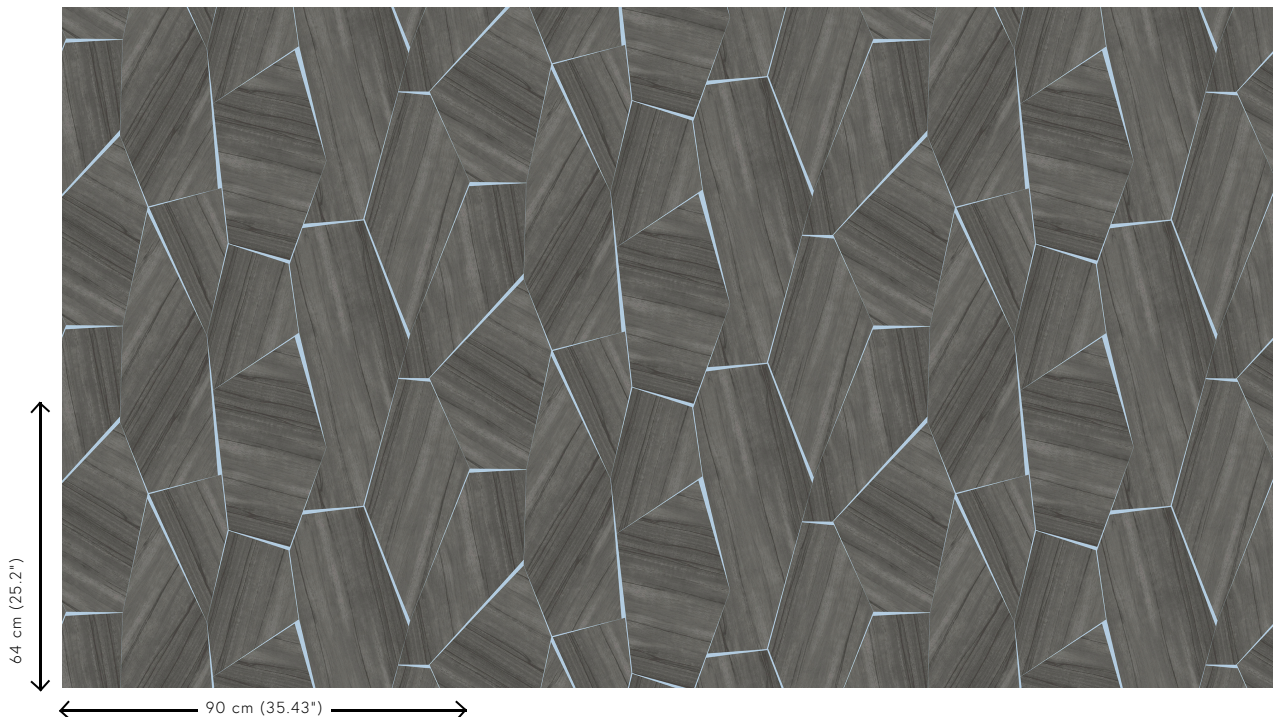

SECTION

Collection Wildwalk

Story behind the collection

Join the adventure and discover the looks of the most challenging natural materials.

Technical specifications

Reference	<u>28050</u>
Product category	Exquisite
Composition	Non-woven wallcovering
Description	A print of exotic walnut with pronounced veins, inlaid in irregular shapes on a precious metal film
Dimensions	Width 90 cm (35.43"), sold by the linear metre/yard
Pattern repeat	Drop match 64/32 cm (25.20"/12.60")
Adhesive	Arte Clearpro or a good quality dispersion adhesive
How to paste	Paste the wall
Light resistance	Good lightfastness
How to remove	Strippable
Fire retardant EU	B-s1, d0
Fire retardant US	Class A
Maintenance	Washable
IMO Certified	

Colourways (5)

28050

28051

28052

28053

28054

View

More info? [Click here](#)