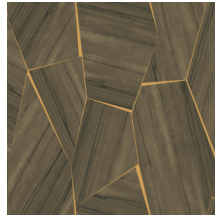

SECTION

Collection Wildwalk

Story behind the collection

Join the adventure and discover the looks of the most challenging natural materials.

Technical specifications

Reference	<u>28050</u>
Product category	Exquisite
Composition	Non-woven wallcovering
Description	A print of exotic walnut with pronounced veins, inlaid in irregular shapes on a precious metal film
Dimensions	Width 90 cm (35.43"), sold by the linear metre/yard
Pattern repeat	Drop match 64/32 cm (25.20"/12.60")
Adhesive	Arte Clearpro or a good quality dispersion adhesive
How to paste	Paste the wall
Light resistance	Good lightfastness
How to remove	Strippable
Fire retardant EU	B-s1, d0
Fire retardant US	Class A
Maintenance	Washable
IMO Certified	

Colourways (5)

28050

28051

28052

28053

28054

View

More info? [Click here](#)