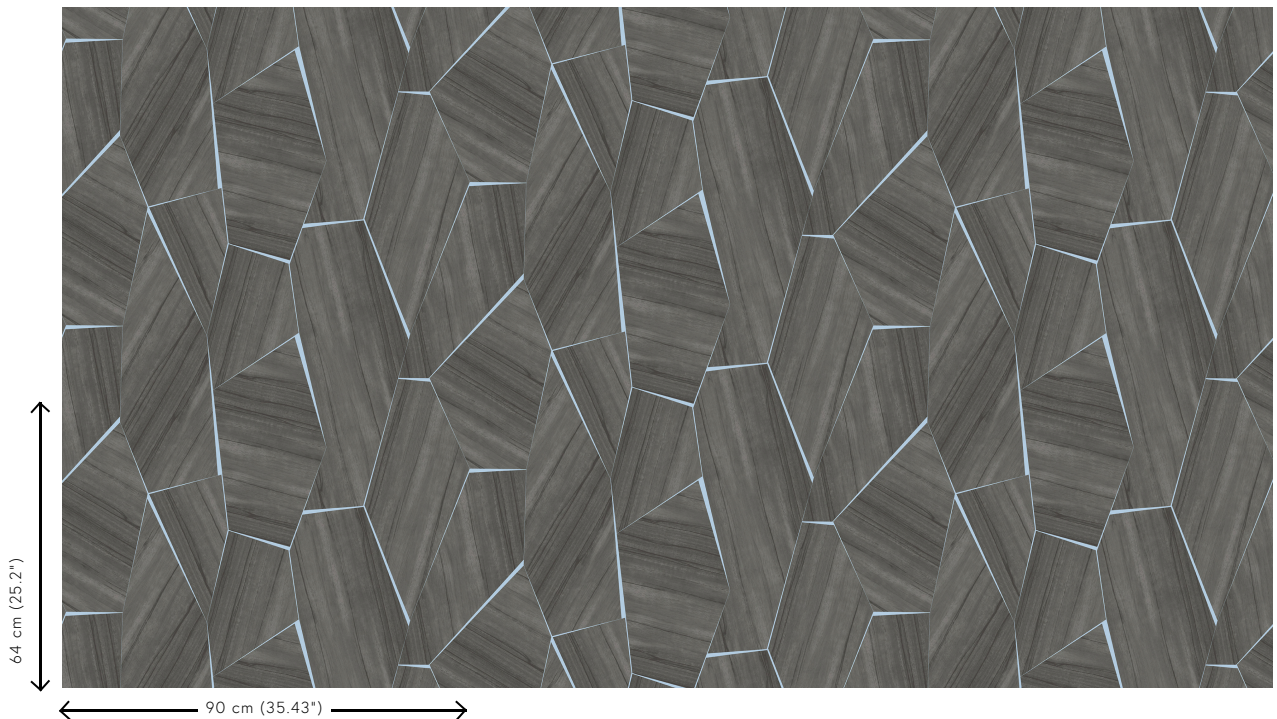

SECTION

Collection Wildwalk

Story behind the collection

Join the adventure and discover the looks of the most challenging natural materials.

Technical specifications

Reference	<u>28050</u>
Product category	Exquisite
Composition	Non-woven wallcovering
Description	A print of exotic walnut with pronounced veins, inlaid in irregular shapes on a precious metal film
Dimensions	Width 90 cm (35.43"), sold by the linear metre/yard
Pattern repeat	Drop match 64/32 cm (25.20"/12.60")
Adhesive	Arte Clearpro or a good quality dispersion adhesive
How to paste	Paste the wall
Light resistance	Good lightfastness
How to remove	Strippable
Fire retardant EU	B-s1, d0
Fire retardant US	Class A
Maintenance	Washable
IMO Certified	

Colourways (5)

28050

28051

28052

28053

28054

View

More info? [Click here](#)