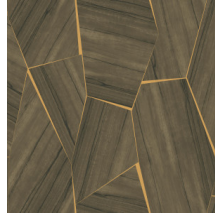

SECTION

Collection Wildwalk

Story behind the collection

Join the adventure and discover the looks of the most challenging natural materials.

Technical specifications

Reference	<u>28050</u>
Product category	Exquisite
Composition	Non-woven wallcovering
Description	A print of exotic walnut with pronounced veins, inlaid in irregular shapes on a precious metal film
Dimensions	Width 90 cm (35.43"), sold by the linear metre/yard
Pattern repeat	Drop match 64/32 cm (25.20"/12.60")
Adhesive	Arte Clearpro or a good quality dispersion adhesive
How to paste	Paste the wall
Light resistance	Good lightfastness
How to remove	Strippable
Fire retardant EU	B-s1, d0
Fire retardant US	Class A
Maintenance	Washable
IMO Certified	

Colourways (5)

28050

28051

28052

28053

28054

View

More info? [Click here](#)