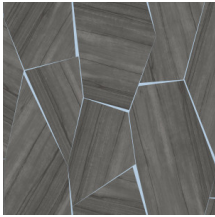

SECTION

Collection Wildwalk

Story behind the collection

Join the adventure and discover the looks of the most challenging natural materials.

Technical specifications

Reference	<u>28050</u>
Product category	Exquisite
Composition	Non-woven wallcovering
Description	A print of exotic walnut with pronounced veins, inlaid in irregular shapes on a precious metal film
Dimensions	Width 90 cm (35.43"), sold by the linear metre/yard
Pattern repeat	Drop match 64/32 cm (25.20"/12.60")
Adhesive	Arte Clearpro or a good quality dispersion adhesive
How to paste	Paste the wall
Light resistance	Good lightfastness
How to remove	Strippable
Fire retardant EU	B-s1, d0
Fire retardant US	Class A
Maintenance	Washable
IMO Certified	

Colourways (5)

28050

28051

28052

28053

28054

View

More info? [Click here](#)