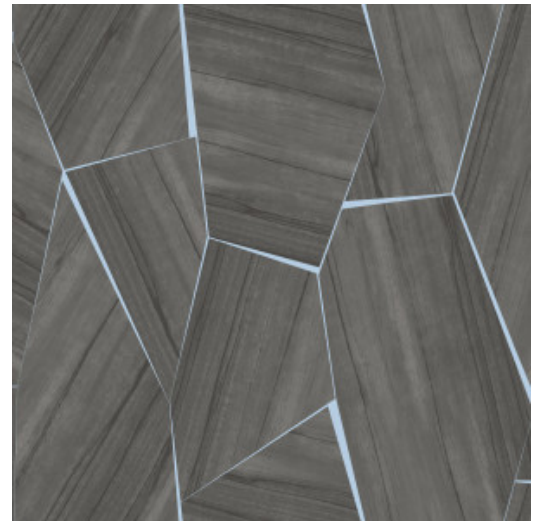

SECTION

Collection Wildwalk

Story behind the collection

Join the adventure and discover the looks of the most challenging natural materials.

Technical specifications

Reference	<u>28050</u>
Product category	Exquisite
Composition	Non-woven wallcovering
Description	A print of exotic walnut with pronounced veins, inlaid in irregular shapes on a precious metal film
Dimensions	Width 90 cm (35.43"), sold by the linear metre/yard
Pattern repeat	Drop match 64/32 cm (25.20"/12.60")
Adhesive	Arte Clearpro or a good quality dispersion adhesive
How to paste	Paste the wall
Light resistance	Good lightfastness
How to remove	Strippable
Fire retardant EU	B-s1, d0
Fire retardant US	Class A
Maintenance	Washable
IMO Certified	

Colourways (5)

28050

28051

28052

28053

28054

View

More info? [Click here](#)